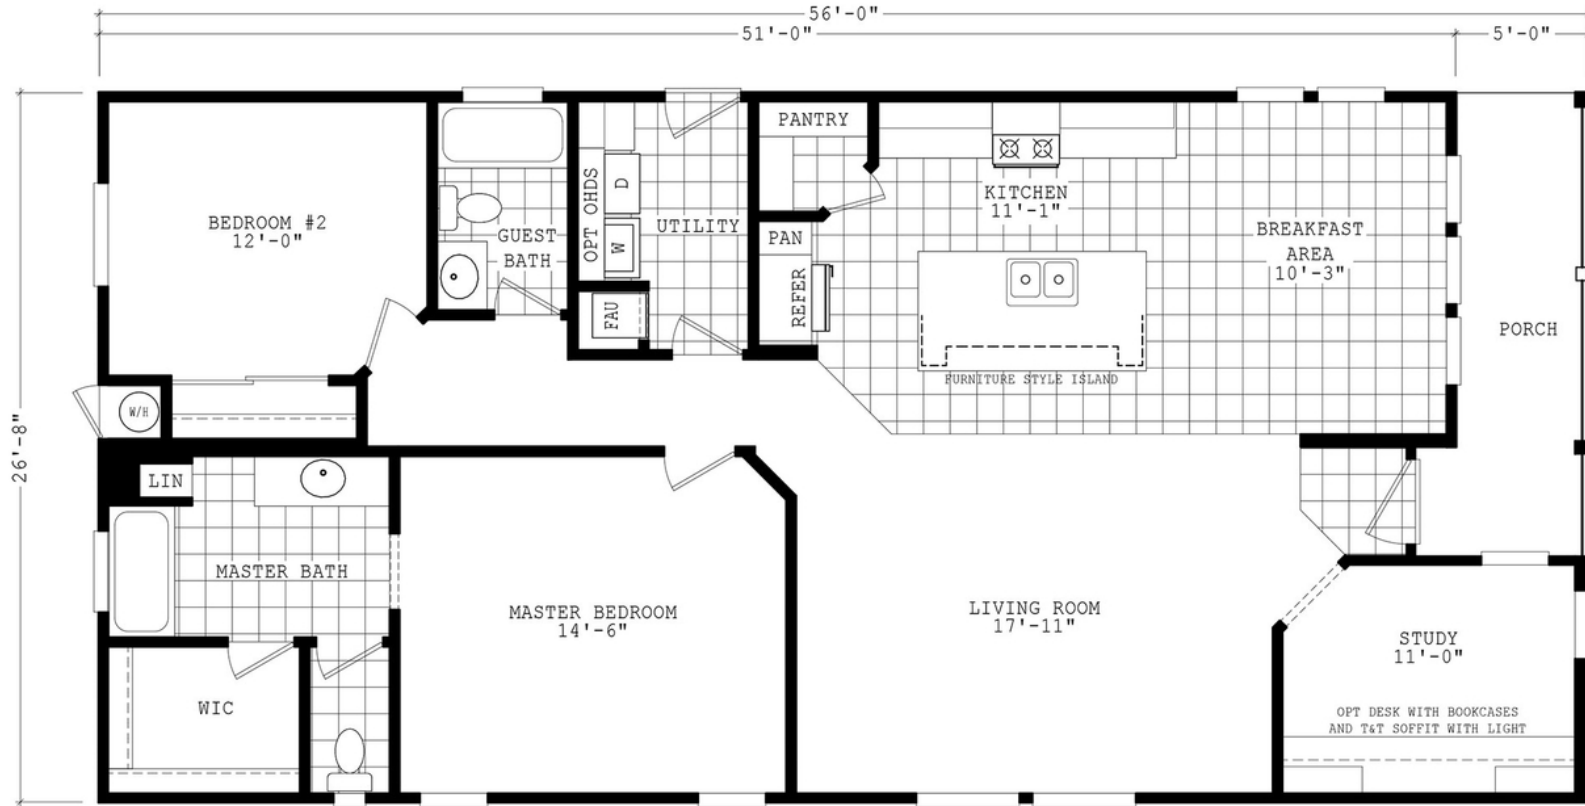

Kearny

Durango Porch Series

1,493 SQ. FT. (Approximate) 2 Bedroom, 2 Bath

Last Updated: 3-29-22

THE HOME OUTLET
890 N. Arizona Ave.
Chandler, AZ 85225

TheHomeOutletAZ.com | 1-800-965-5401

IMPORTANT: Alta Cima Corp reserves the right to modify, cancel or substitute products or features of this event at any time without prior notice or obligation. Pictures and other promotional materials are representative and may depict or contain floor plans, square footages, elevations, options, upgrades, extra design features, decorations, floor coverings, specialty light fixtures, custom paint and wall coverings, window treatments, landscaping, sound and alarm systems, furnishings, appliances, and other designer/decorator features and amenities that are not included as part of the home and/or may not be available at all locations. Home, pricing and community information is subject to change, and homes to prior sale, at any time without notice or obligation. ©2020 Alta Cima Corp. All rights reserved.