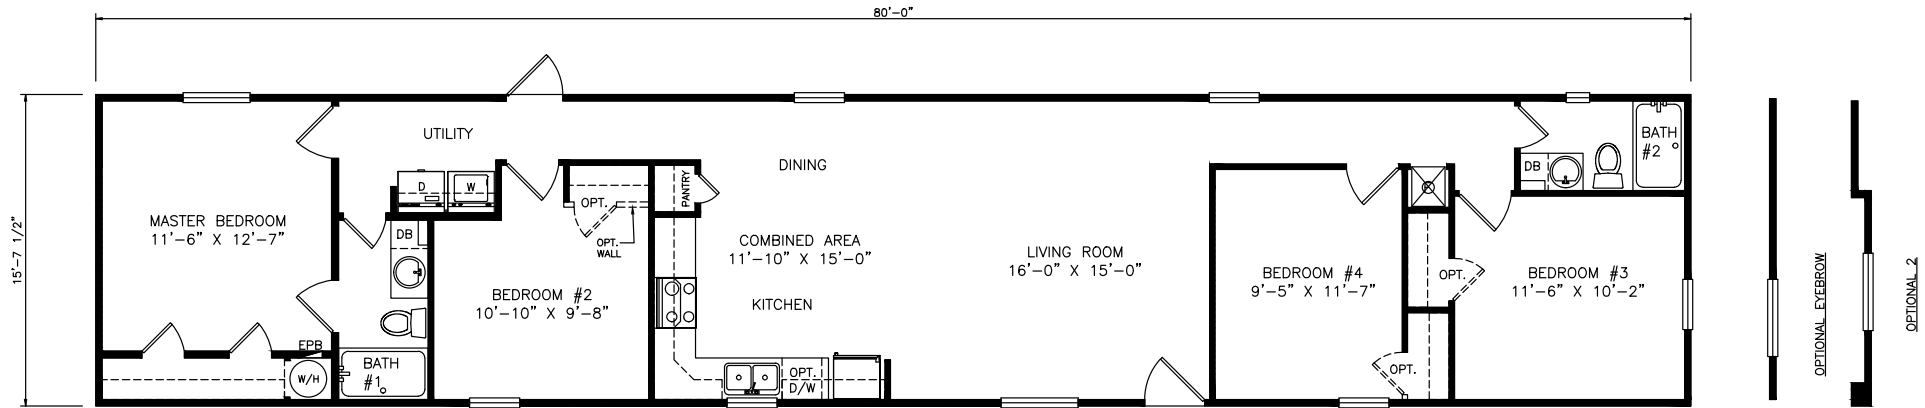

Jennings

Select Series - Single Section

1,256 SQ. FT. (Approximate) 4 Bedrooms, 2 Baths

Last Updated: 6-18-21

THE HOME OUTLET
890 N. Arizona Ave.
Chandler, AZ 85225

TheHomeOutletAZ.com | 1-800-965-5401

IMPORTANT: Alta Cima Corp reserves the right to modify, cancel or substitute products or features of this event at any time without prior notice or obligation. Pictures and other promotional materials are representative and may depict or contain floor plans, square footages, elevations, options, upgrades, extra design features, decorations, floor coverings, specialty light fixtures, custom paint and wall coverings, window treatments, landscaping, sound and alarm systems, furnishings, appliances, and other designer/decorator features and amenities that are not included as part of the home and/or may not be available at all locations. Home, pricing and community information is subject to change, and homes to prior sale, at any time without notice or obligation. ©2020 Alta Cima Corp. All rights reserved.