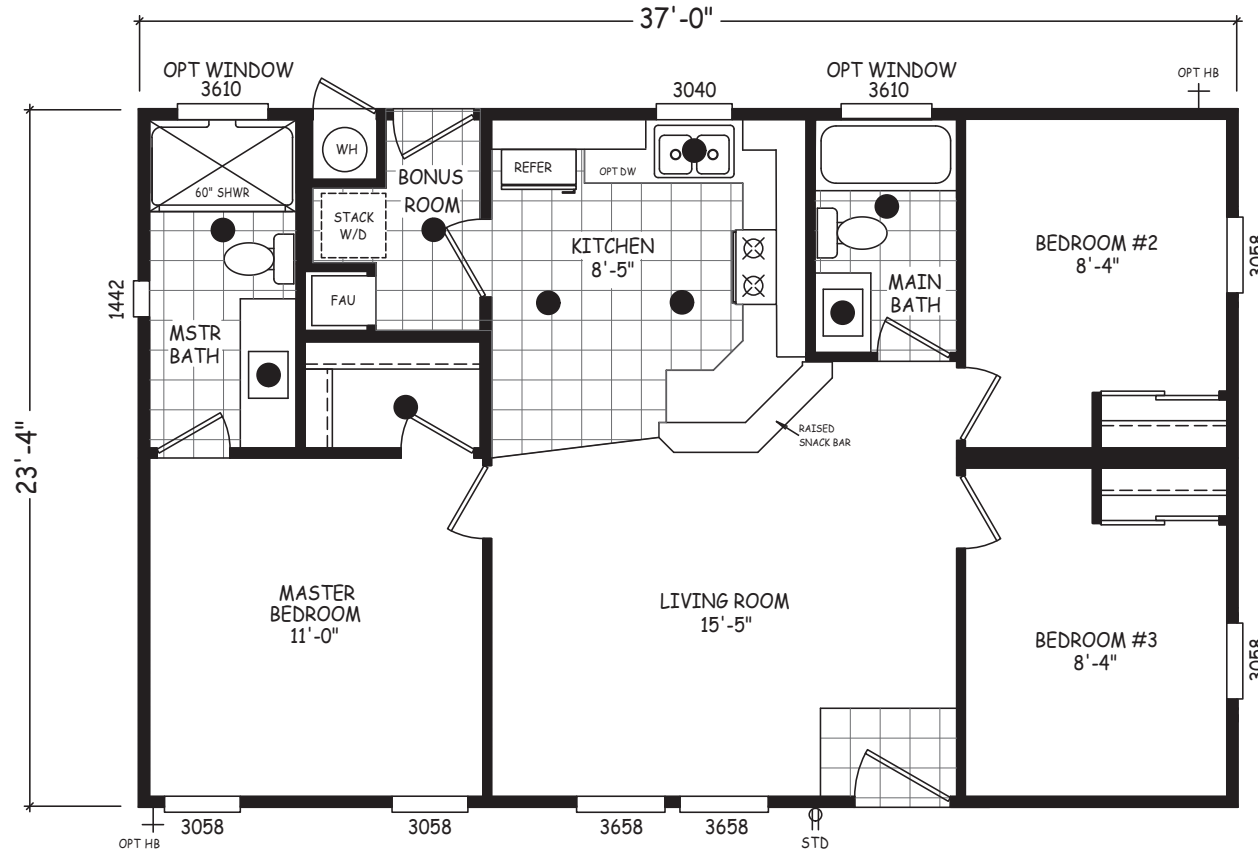

Jayton

Edge Series

863 SQ. FT. (Approximate) 3 Bedroom, 2 Bath

Last Updated: 7-22-24

THE HOME OUTLET
890 N. Arizona Ave.
Chandler, AZ 85225

TheHomeOutletAZ.com | 1-800-965-5401

IMPORTANT: Alta Cima Corp reserves the right to modify, cancel or substitute products or features of this event at any time without prior notice or obligation. Pictures and other promotional materials are representative and may depict or contain floor plans, square footages, elevations, options, upgrades, extra design features, decorations, floor coverings, specialty light fixtures, custom paint and wall coverings, window treatments, landscaping, sound and alarm systems, furnishings, appliances, and other designer/decorator features and amenities that are not included as part of the home and/or may not be available at all locations. Home, pricing and community information is subject to change, and homes to prior sale, at any time without notice or obligation. ©2020 Alta Cima Corp. All rights reserved.