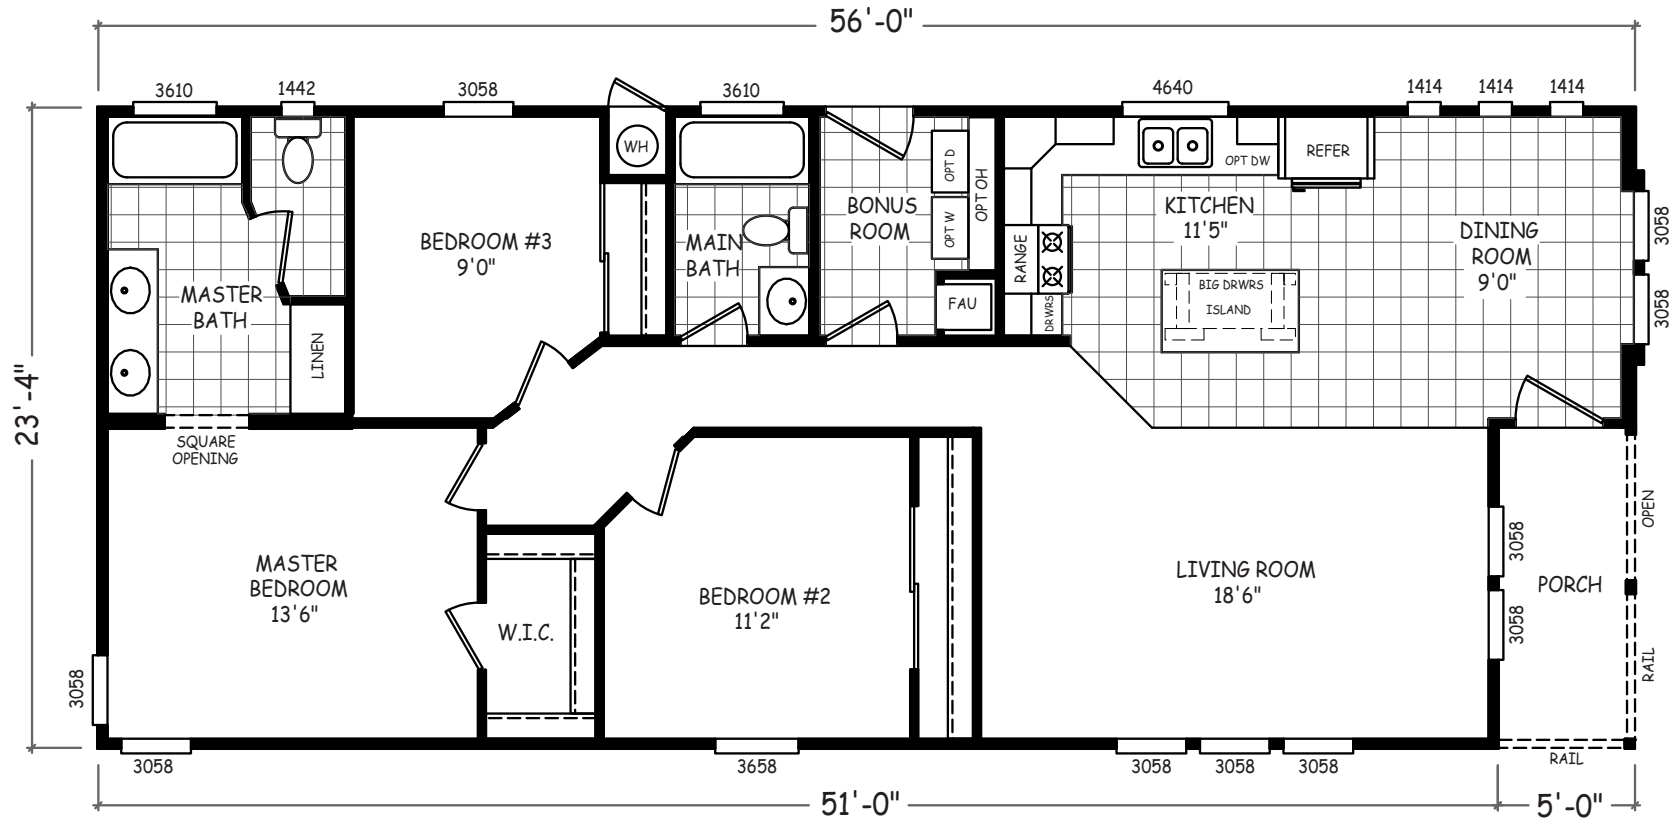

Jade Creek

Sedona Ridge Series

3 Bedroom, 2 Bath
Approx. 1,306 Sq. Ft.

Last Updated: 9-14-16

The Home Outlet • Tucson
890 North Arizona Avenue
Chandler, Arizona 85225

For Detailed Directions See Map On Our Website