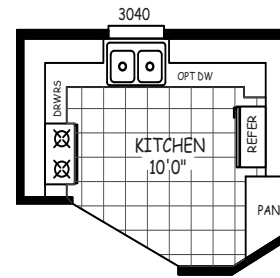

Horne

GS Series

1,240 SQ. FT. (Approximate) 2 Bedroom, 2 Bath

Last Updated: 10-30-20

NOTE: SEE SALES PRINT FOR RAIL/OPNG LOCATIONS

ALT KITCHEN

THE HOME OUTLET
890 N. Arizona Ave.
Chandler, AZ 85225

TheHomeOutletAZ.com | 1-800-965-5401