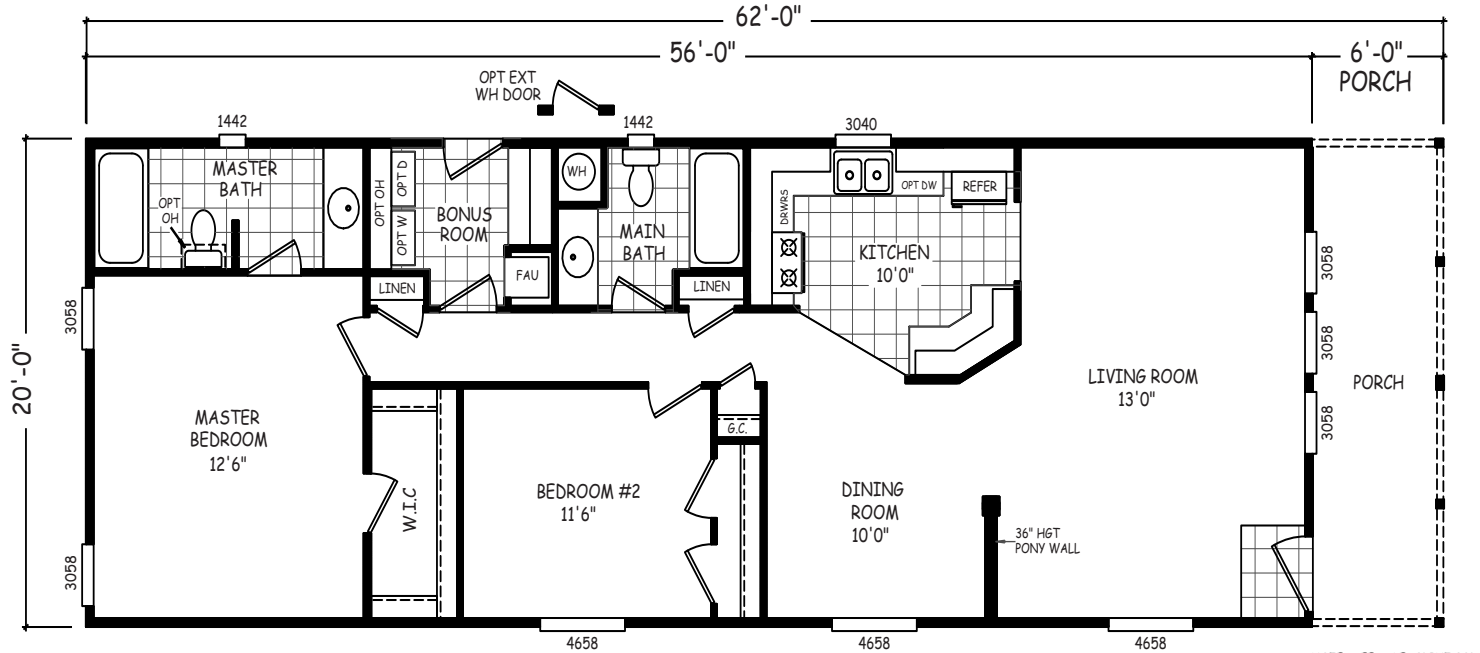

Horne

GS Series

1,240 SQ. FT. (Approximate) 2 Bedroom, 2 Bath

Last Updated: 10-30-20

NOTE: SEE SALES PRINT FOR RAIL/OPNG LOCATIONS

ALT KITCHEN

THE HOME OUTLET
890 N. Arizona Ave.
Chandler, AZ 85225

TheHomeOutletAZ.com | 1-800-965-5401