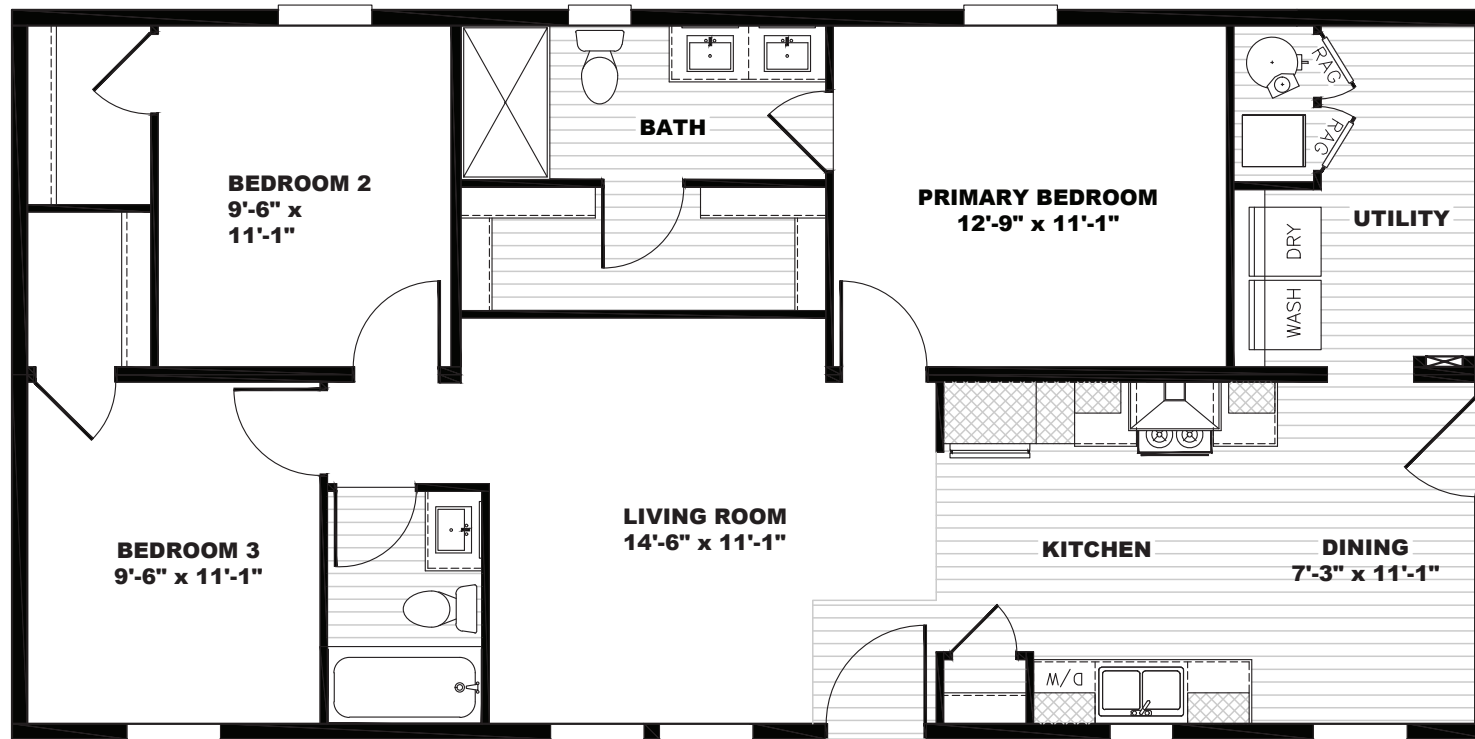

Helmsley

Tempo Series - Multi Section

1,136 SQ. FT. (Approximate) 3 Bedroom, 2 Bath

Last Updated: 8-10-23

THE HOME OUTLET
890 N. Arizona Ave.
Chandler, AZ 85225

TheHomeOutletAZ.com | 1-800-965-5401

IMPORTANT: Alta Cima Corp reserves the right to modify, cancel or substitute products or features of this event at any time without prior notice or obligation. Pictures and other promotional materials are representative and may depict or contain floor plans, square footages, elevations, options, upgrades, extra design features, decorations, floor coverings, specialty light fixtures, custom paint and wall coverings, window treatments, landscaping, sound and alarm systems, furnishings, appliances, and other designer/decorator features and amenities that are not included as part of the home and/or may not be available at all locations. Home, pricing and community information is subject to change, and homes to prior sale, at any time without notice or obligation. ©2020 Alta Cima Corp. All rights reserved.