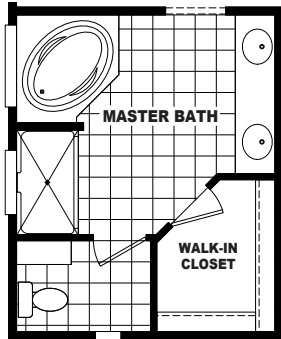

Hannagan

Mountain Ridge Series

3 Bedrooms, 2 Baths
Approx. 1,875 Sq. Ft.

Last Updated: 7-17-19

OPTIONAL LUX BATH

OPTIONAL 4'x 6' CERAMIC TILE SHOWER WITH SHOWER SPA

The Home Outlet • Tucson
890 North Arizona Avenue
Chandler, Arizona 85225