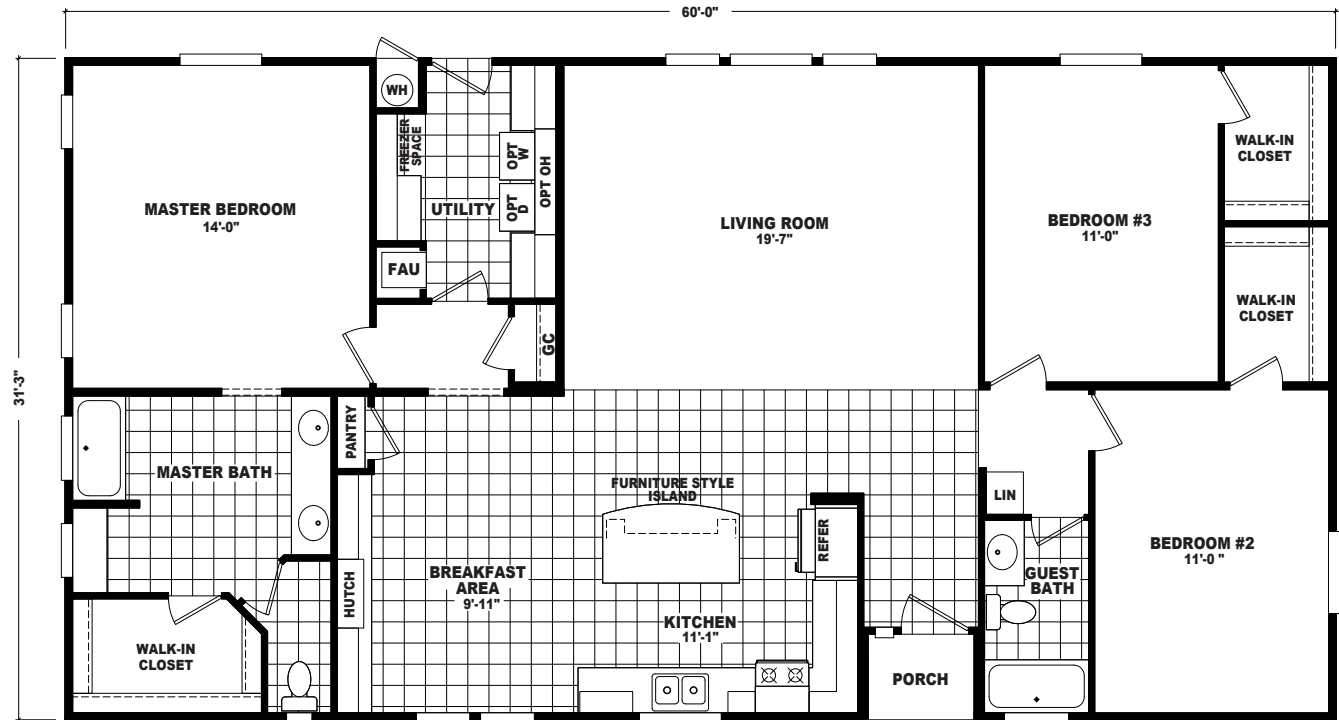

Hannagan

Mountain Ridge Series

3 Bedrooms, 2 Baths
Approx. 1,875 Sq. Ft.

Last Updated: 7-17-19

OPTIONAL LUX BATH

OPTIONAL 4'x 6' CERAMIC TILE SHOWER WITH SHOWER SPA

The Home Outlet • Tucson
890 North Arizona Avenue
Chandler, Arizona 85225