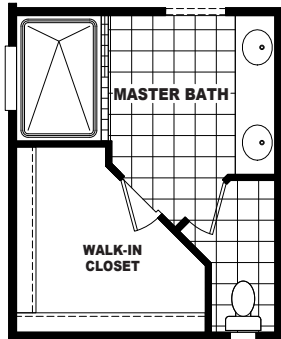

Hannagan

Mountain Ridge Series

3 Bedrooms, 2 Baths
Approx. 1,875 Sq. Ft.

Last Updated: 7-17-19

OPTIONAL LUX BATH

OPTIONAL 4'x 6' CERAMIC TILE SHOWER WITH SHOWER SPA

The Home Outlet • Tucson
890 North Arizona Avenue
Chandler, Arizona 85225