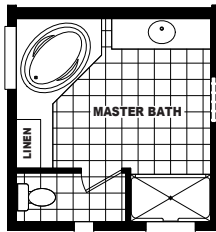

Hammel

Mountain Ridge Series

3 Bedrooms, 2.5 Baths
Approx. 2,720 Sq. Ft.

Last Updated: 7-17-19

OPTIONAL LUX BATH

OPTIONAL 4'x 6' CERAMIC TILE SHOWER WITH SHOWER SPA

I authorize The Home Outlet to build my house, per this plan.