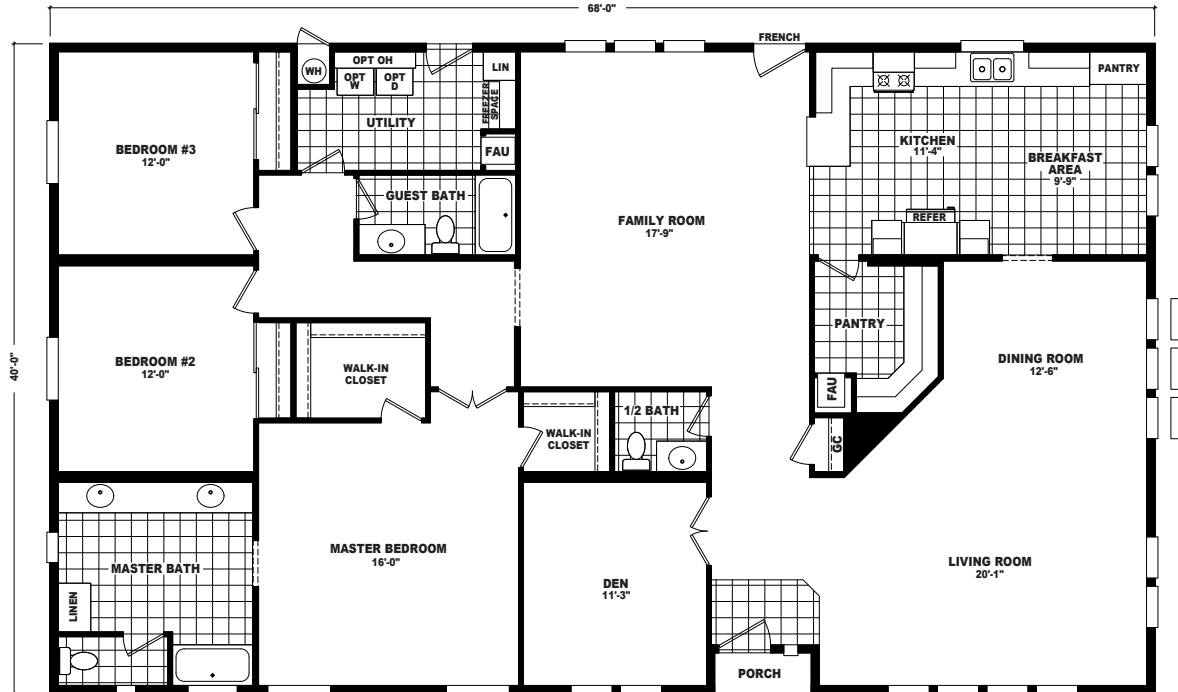

Hammel

Mountain Ridge Series

3 Bedrooms, 2.5 Baths
Approx. 2,720 Sq. Ft.

Last Updated: 7-17-19

OPTIONAL LUX BATH

OPTIONAL 4'x 6' CERAMIC TILE SHOWER WITH SHOWER SPA

I authorize The Home Outlet to build my house, per this plan.