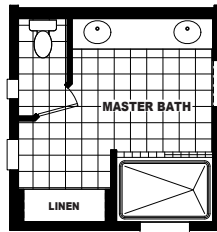

Hammel

Mountain Ridge Series

3 Bedrooms, 2.5 Baths
Approx. 2,720 Sq. Ft.

Last Updated: 7-17-19

OPTIONAL LUX BATH

OPTIONAL 4'x 6' CERAMIC TILE SHOWER WITH SHOWER SPA

I authorize The Home Outlet to build my house, per this plan.