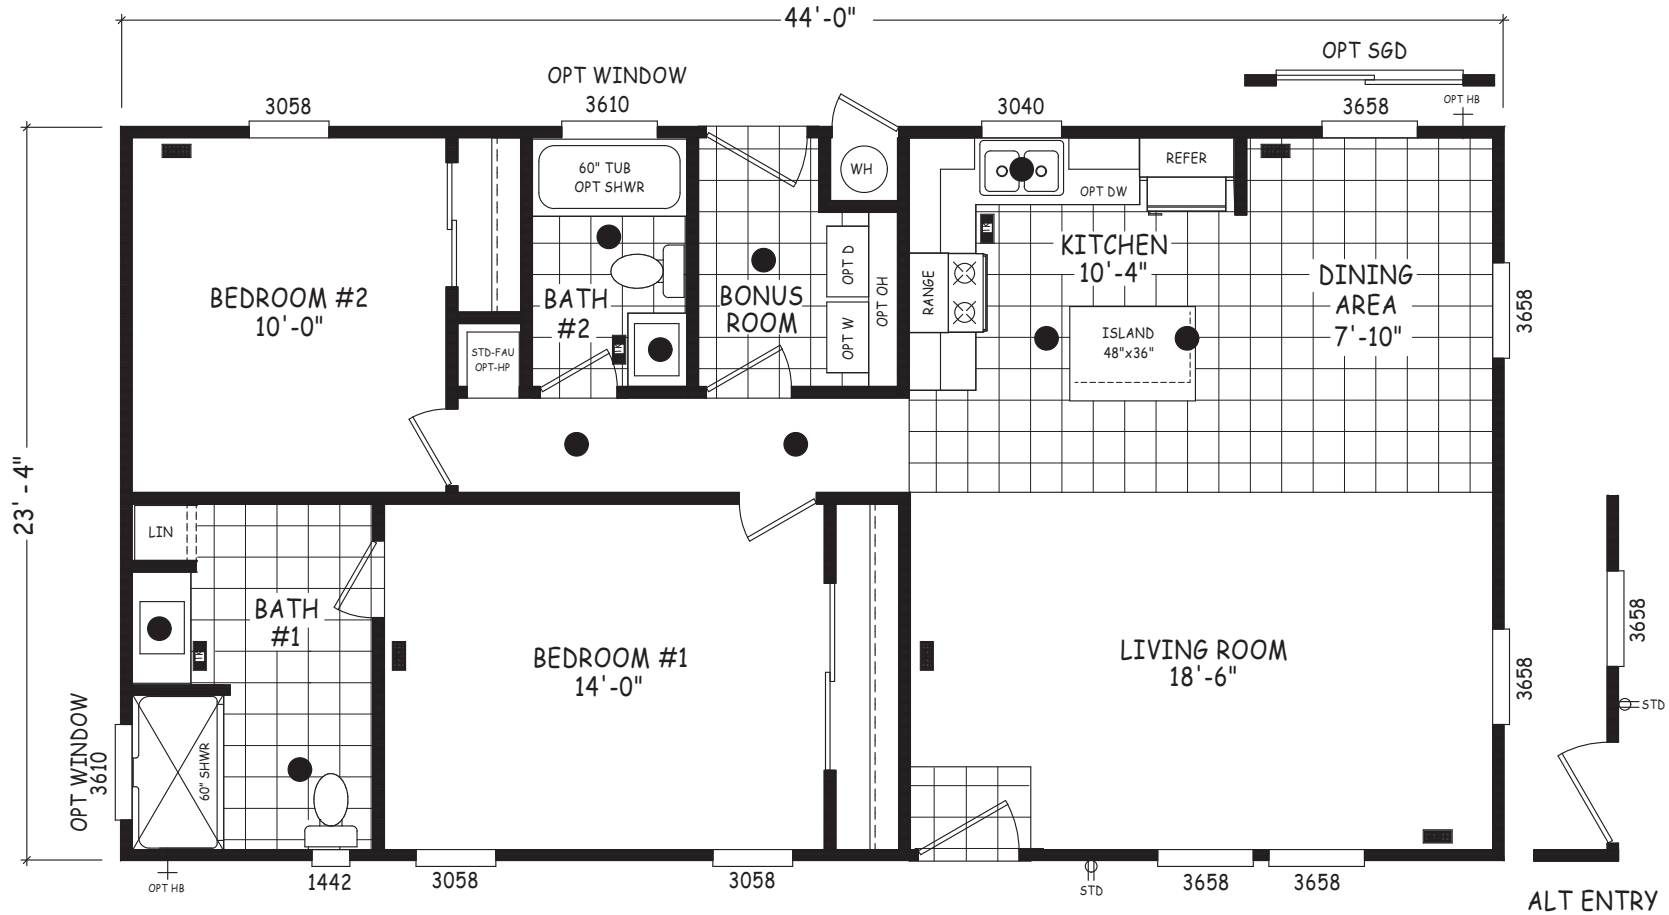

Haisley

Edge Series

1,027 SQ. FT. (Approximate) 2 Bedroom, 2 Bath

Last Updated: 5-8-24

THE HOME OUTLET
890 N. Arizona Ave.
Chandler, AZ 85225

TheHomeOutletAZ.com | 1-800-965-5401

IMPORTANT: Alta Cima Corp reserves the right to modify, cancel or substitute products or features of this event at any time without prior notice or obligation. Pictures and other promotional materials are representative and may depict or contain floor plans, square footages, elevations, options, upgrades, extra design features, decorations, floor coverings, specialty light fixtures, custom paint and wall coverings, window treatments, landscaping, sound and alarm systems, furnishings, appliances, and other designer/decorator features and amenities that are not included as part of the home and/or may not be available at all locations. Home, pricing and community information is subject to change, and homes to prior sale, at any time without notice or obligation. ©2020 Alta Cima Corp. All rights reserved.