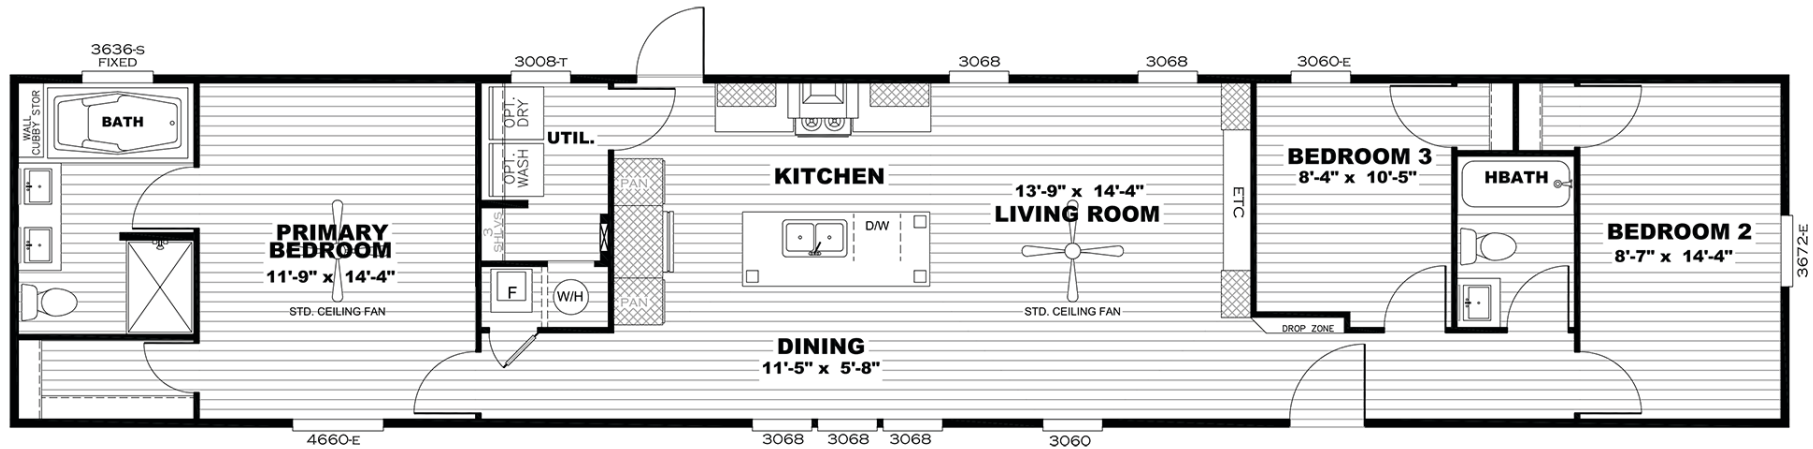

# Grover

Resolution Series

1,080 SQ. FT. (Approximate) 3 Bedroom, 2 Bath

Last Updated: 10-10-22

**THE HOME OUTLET**  
890 N. Arizona Ave.  
Chandler, AZ 85225

**TheHomeOutletAZ.com | 1-800-965-5401**

**IMPORTANT:** Alta Cima Corp reserves the right to modify, cancel or substitute products or features of this event at any time without prior notice or obligation. Pictures and other promotional materials are representative and may depict or contain floor plans, square footages, elevations, options, upgrades, extra design features, decorations, floor coverings, specialty light fixtures, custom paint and wall coverings, window treatments, landscaping, sound and alarm systems, furnishings, appliances, and other designer/decorator features and amenities that are not included as part of the home and/or may not be available at all locations. Home, pricing and community information is subject to change, and homes to prior sale, at any time without notice or obligation. ©2020 Alta Cima Corp. All rights reserved.