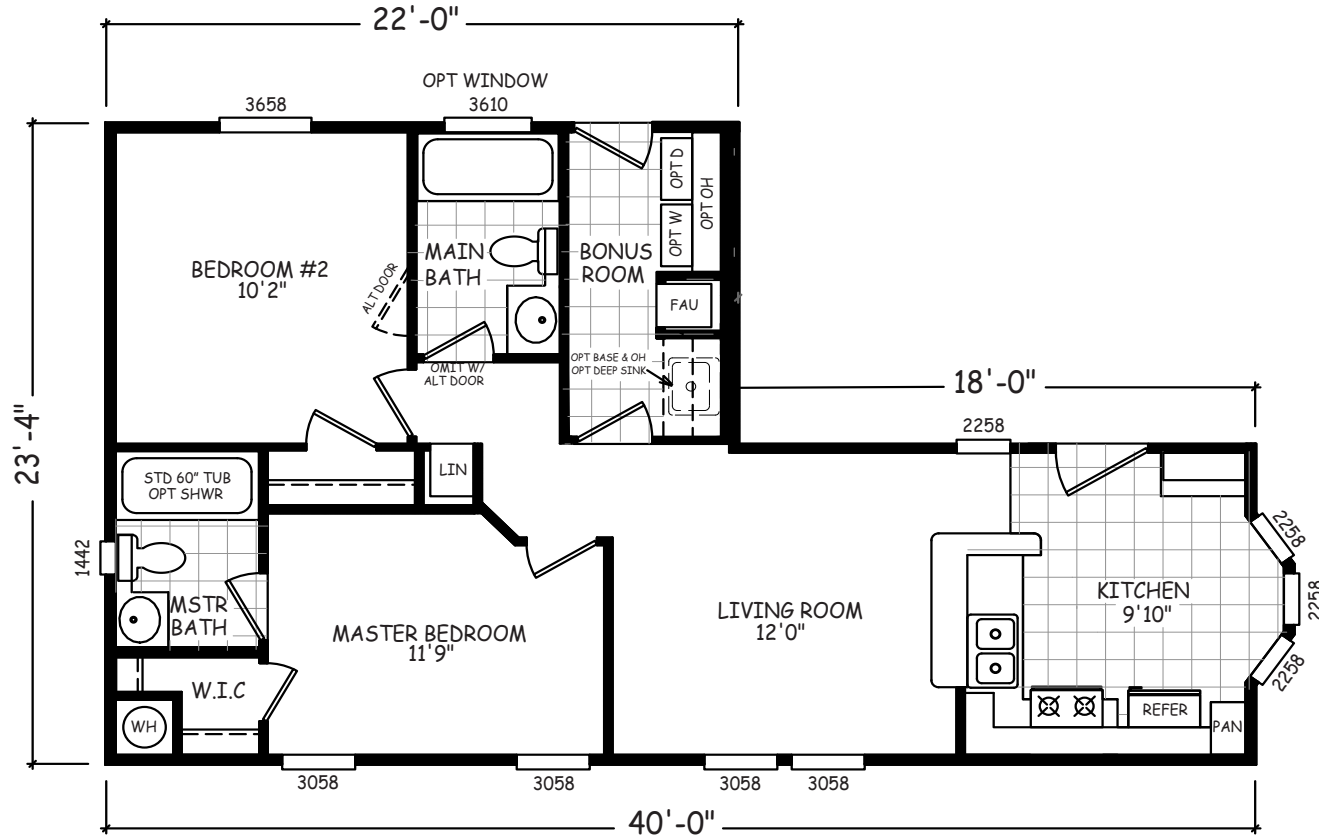

Gregson

GS Series

730 SQ. FT. (Approximate) 2 Bedroom, 2 Bath

Last Updated: 10-30-20

THE HOME OUTLET
890 N. Arizona Ave.
Chandler, AZ 85225

TheHomeOutletAZ.com | 1-800-965-5401

IMPORTANT: Alta Cima Corp reserves the right to modify, cancel or substitute products or features of this event at any time without prior notice or obligation. Pictures and other promotional materials are representative and may depict or contain floor plans, square footages, elevations, options, upgrades, extra design features, decorations, floor coverings, specialty light fixtures, custom paint and wall coverings, window treatments, landscaping, sound and alarm systems, furnishings, appliances, and other designer/decorator features and amenities that are not included as part of the home and/or may not be available at all locations. Home, pricing and community information is subject to change, and homes to prior sale, at any time without notice or obligation. ©2020 Alta Cima Corp. All rights reserved.