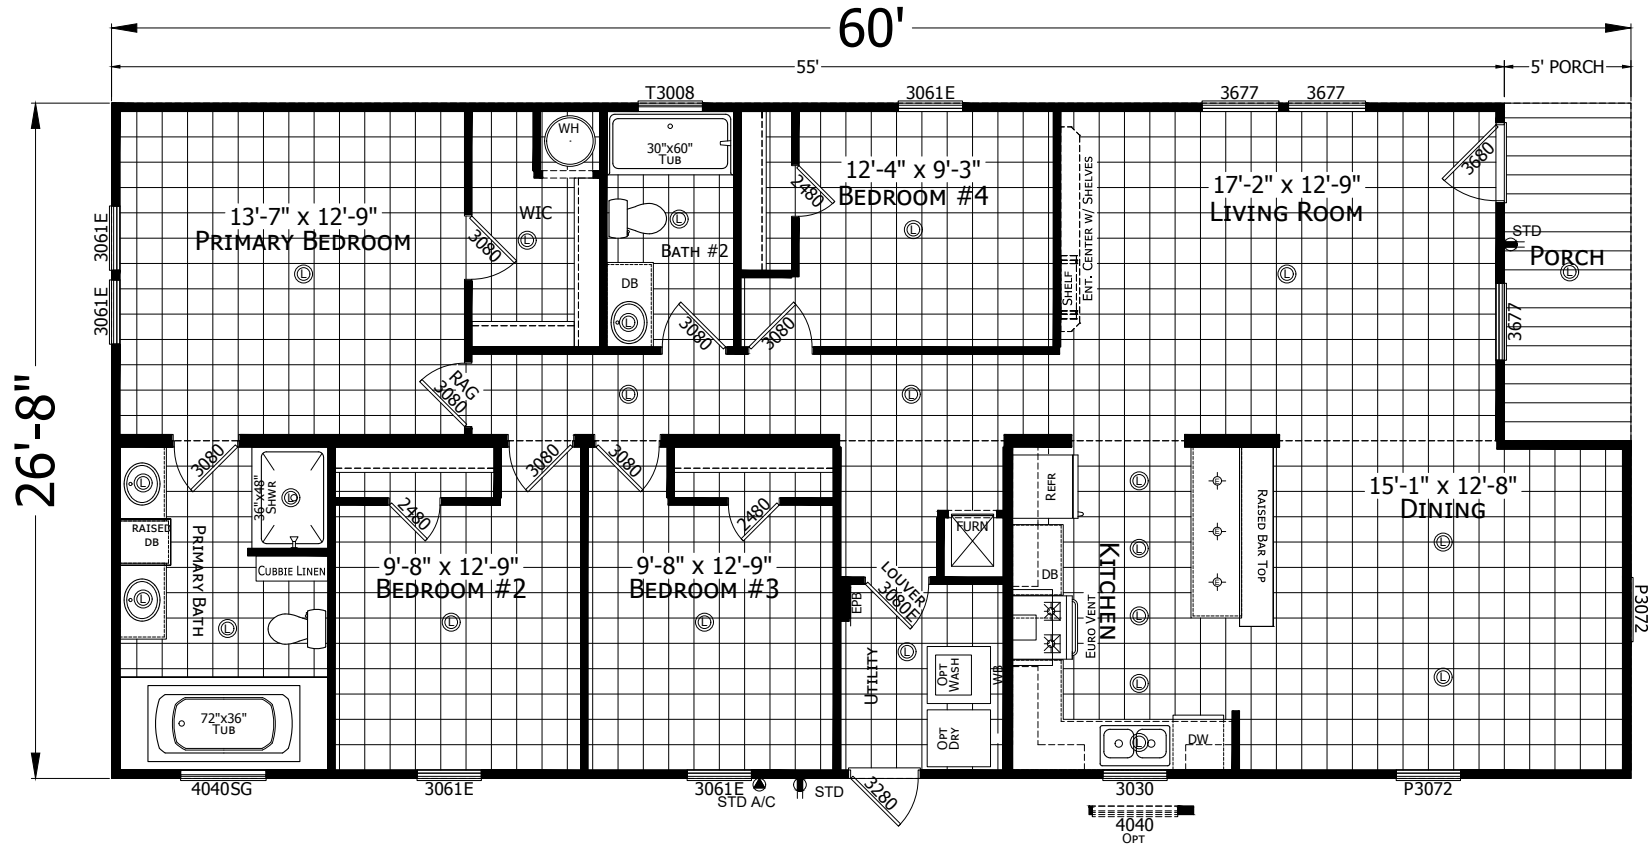

Evans

Champion Select Series - Multi Section

1,600 SQ. FT. (Approximate) 4 Bedroom, 2 Bath

Last Updated: 3-10-22

FACTORY EXPO HOME CENTERS
501A S. Burseson Blvd.
Burleson, TX 76028

FactoryDirectTexas.com | 1-800-965-3721