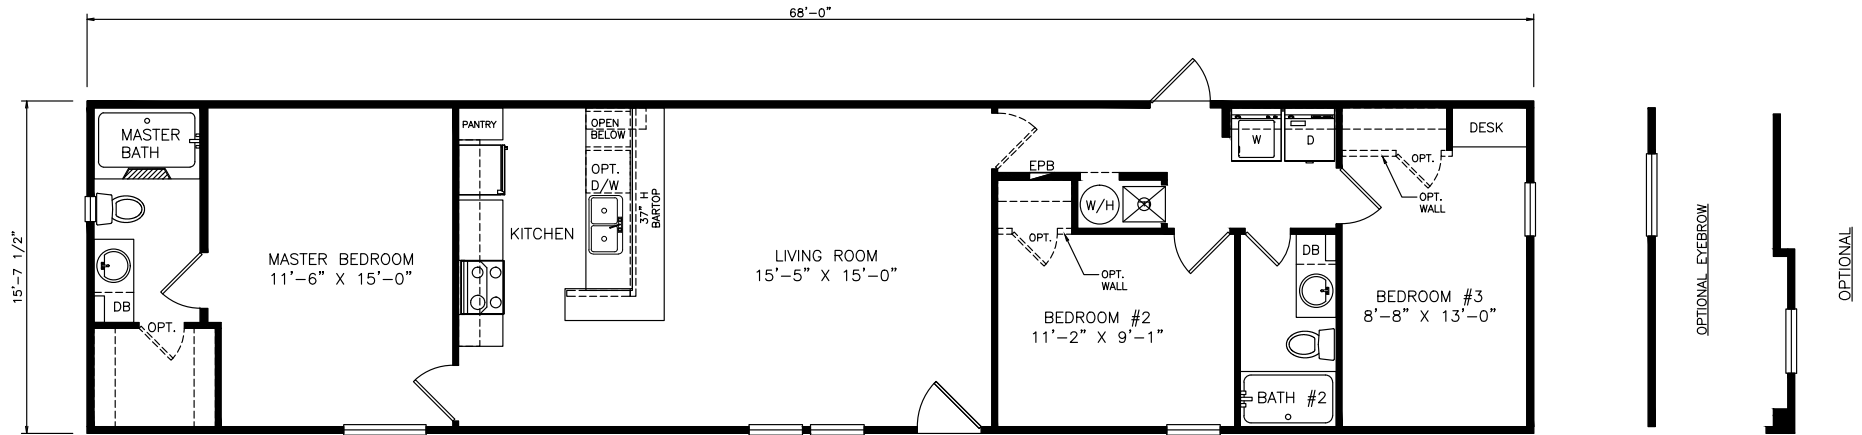

# Elin

Classic Series - Single Section

1,068 SQ. FT. (Approximate) 3 Bedrooms, 2 Baths

Last Updated: 6-14-21

**THE HOME OUTLET**  
890 N. Arizona Ave.  
Chandler, AZ 85225

**TheHomeOutletAZ.com | 1-800-965-5401**