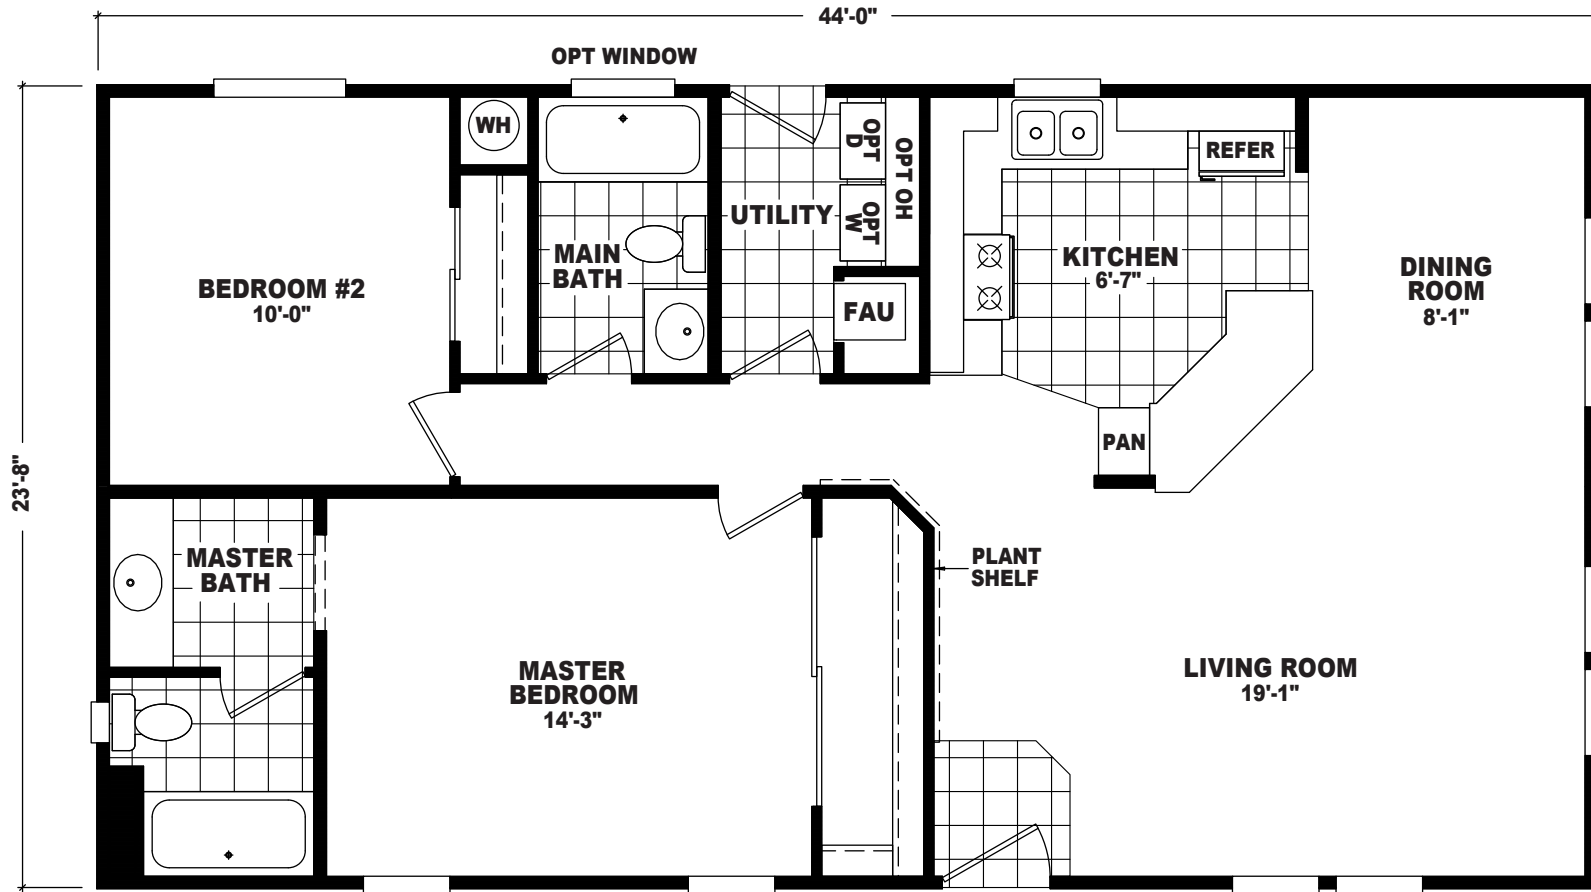

El Dorado

Value Series

1,041 SQ. FT. (Approximate) 2 Bedrooms, 2 Baths

Last Updated: 12-30-21

THE HOME OUTLET
890 N. Arizona Ave.
Chandler, AZ 85225

TheHomeOutletAZ.com | 1-800-965-5401

IMPORTANT: Alta Cima Corp reserves the right to modify, cancel or substitute products or features of this event at any time without prior notice or obligation. Pictures and other promotional materials are representative and may depict or contain floor plans, square footages, elevations, options, upgrades, extra design features, decorations, floor coverings, specialty light fixtures, custom paint and wall coverings, window treatments, landscaping, sound and alarm systems, furnishings, appliances, and other designer/decorator features and amenities that are not included as part of the home and/or may not be available at all locations. Home, pricing and community information is subject to change, and homes to prior sale, at any time without notice or obligation. ©2020 Alta Cima Corp. All rights reserved.