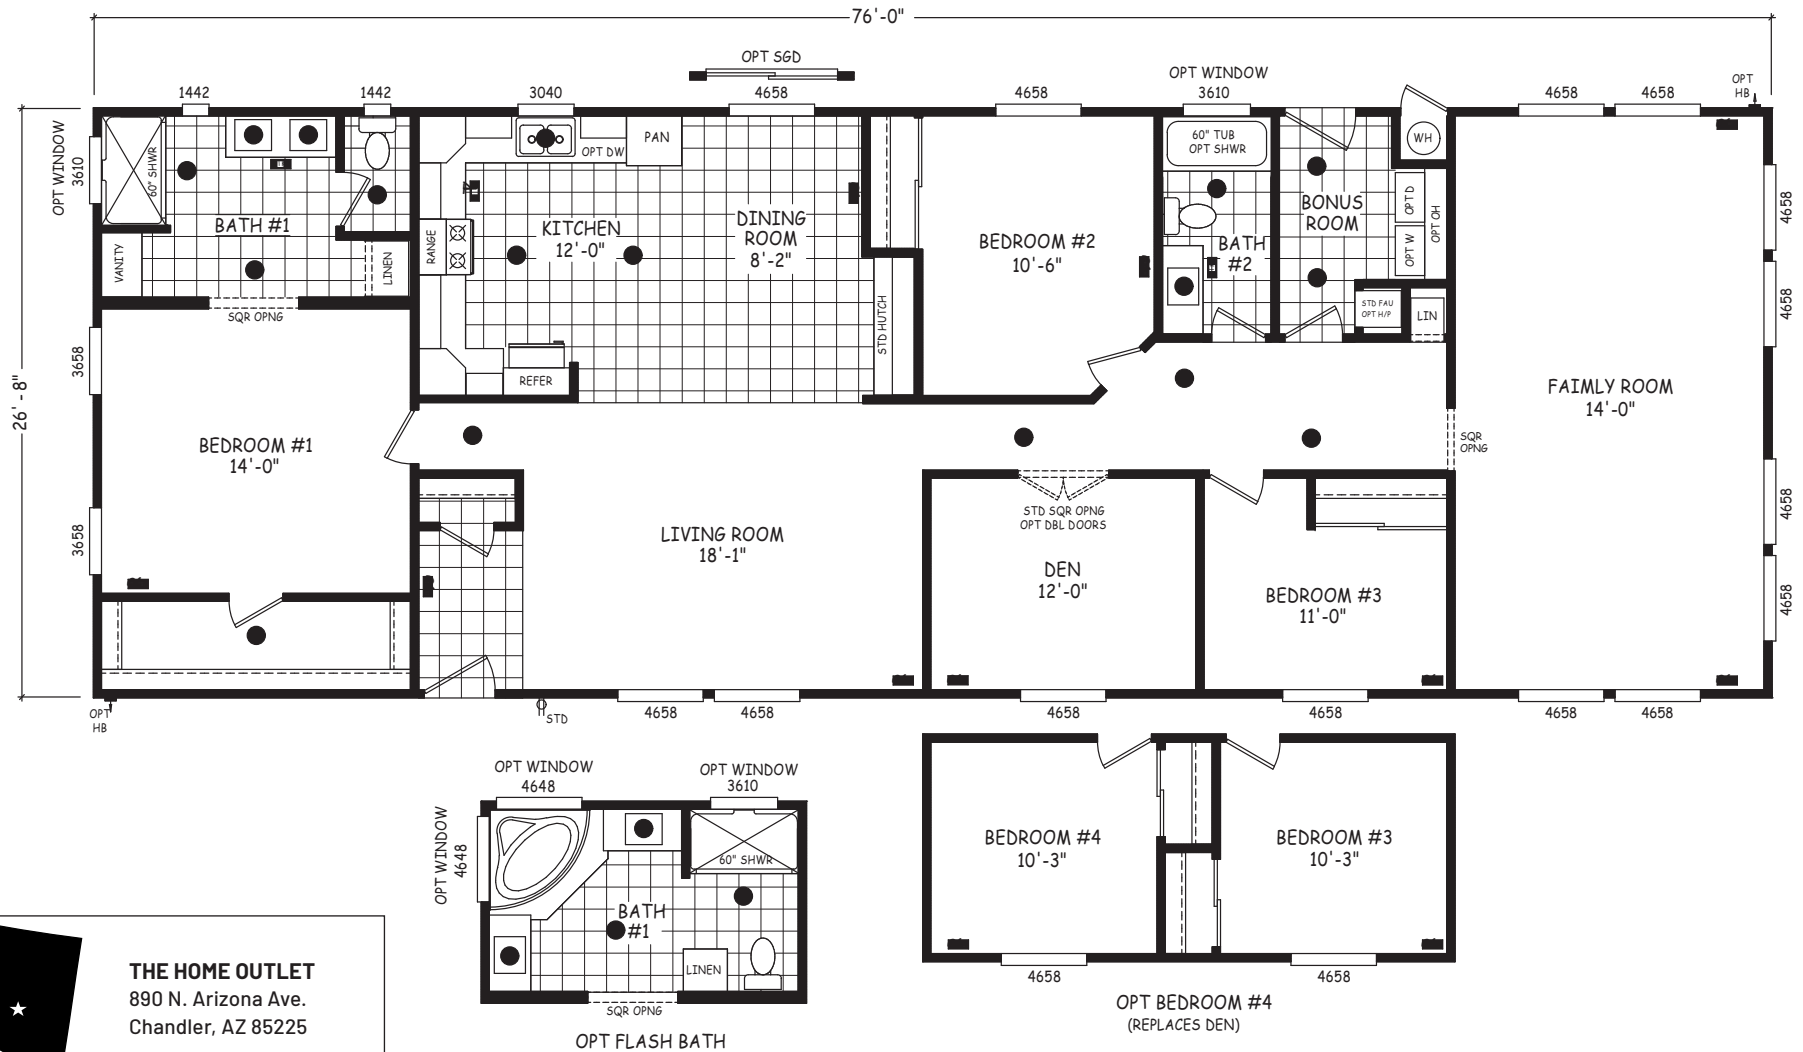

Eastville

Edge Series

2,027 SQ. FT. (Approximate) 4 Bedroom, 2 Bath

Last Updated: 1-19-24

THE HOME OUTLET
890 N. Arizona Ave.
Chandler, AZ 85225

TheHomeOutletAZ.com | 1-800-965-5401

IMPORTANT: Alta Cima Corp reserves the right to modify, cancel or substitute products or features of this event at any time without prior notice or obligation. Pictures and other promotional materials are representative and may depict or contain floor plans, square footages, elevations, options, upgrades, extra design features, decorations, floor coverings, specialty light fixtures, custom paint and wall coverings, window treatments, landscaping, sound and alarm systems, furnishings, appliances, and other designer/decorator features and amenities that are not included as part of the home and/or may not be available at all locations. Home, pricing and community information is subject to change, and homes to prior sale, at any time without notice or obligation. ©2020 Alta Cima Corp. All rights reserved.