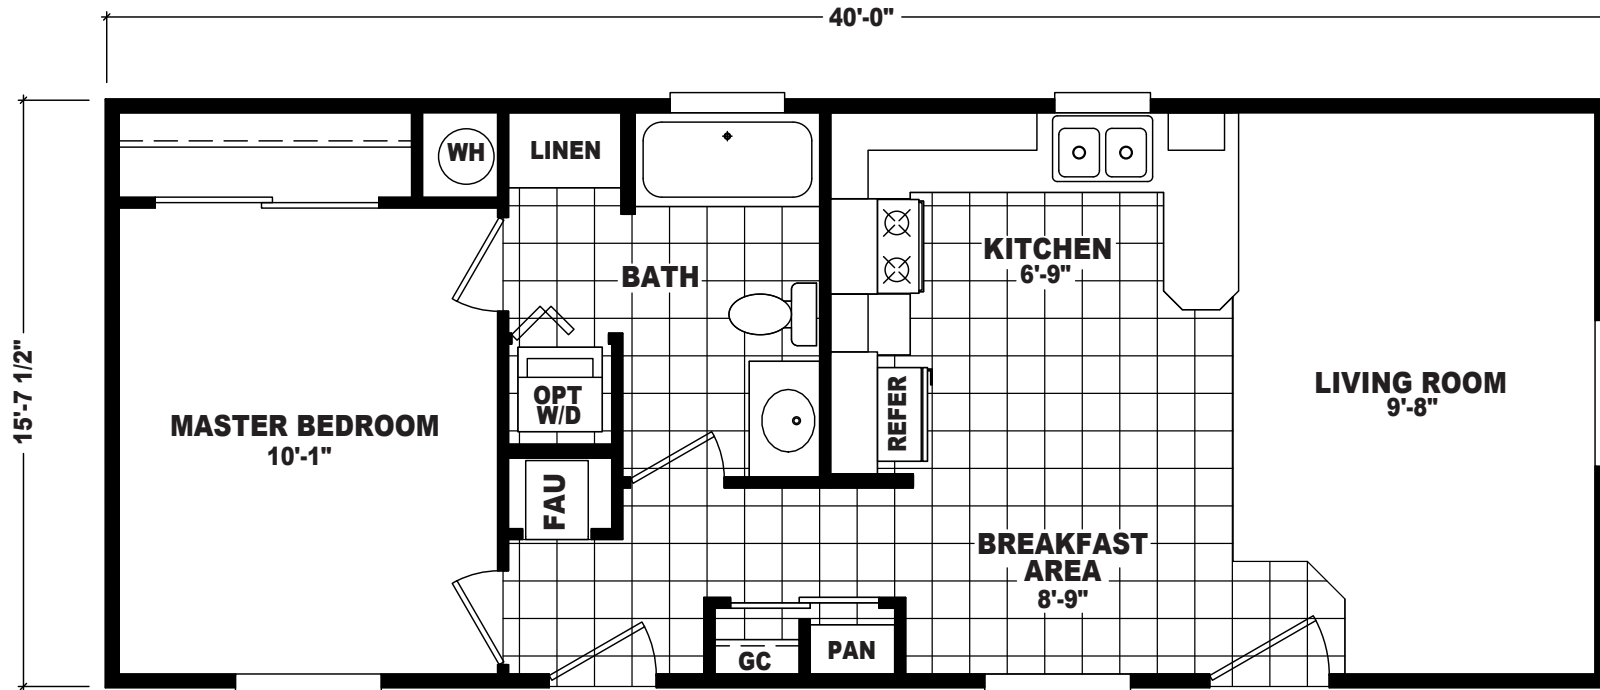

# Don Carlos

Economy Plus Series

1 Bedroom, 1 Bath  
Approx. 625 Sq. Ft.

Last Updated: 7-19-18

**The Home Outlet** • Tucson  
890 North Arizona Avenue  
Chandler, Arizona 85225

For Detailed Directions See Map On Our Website