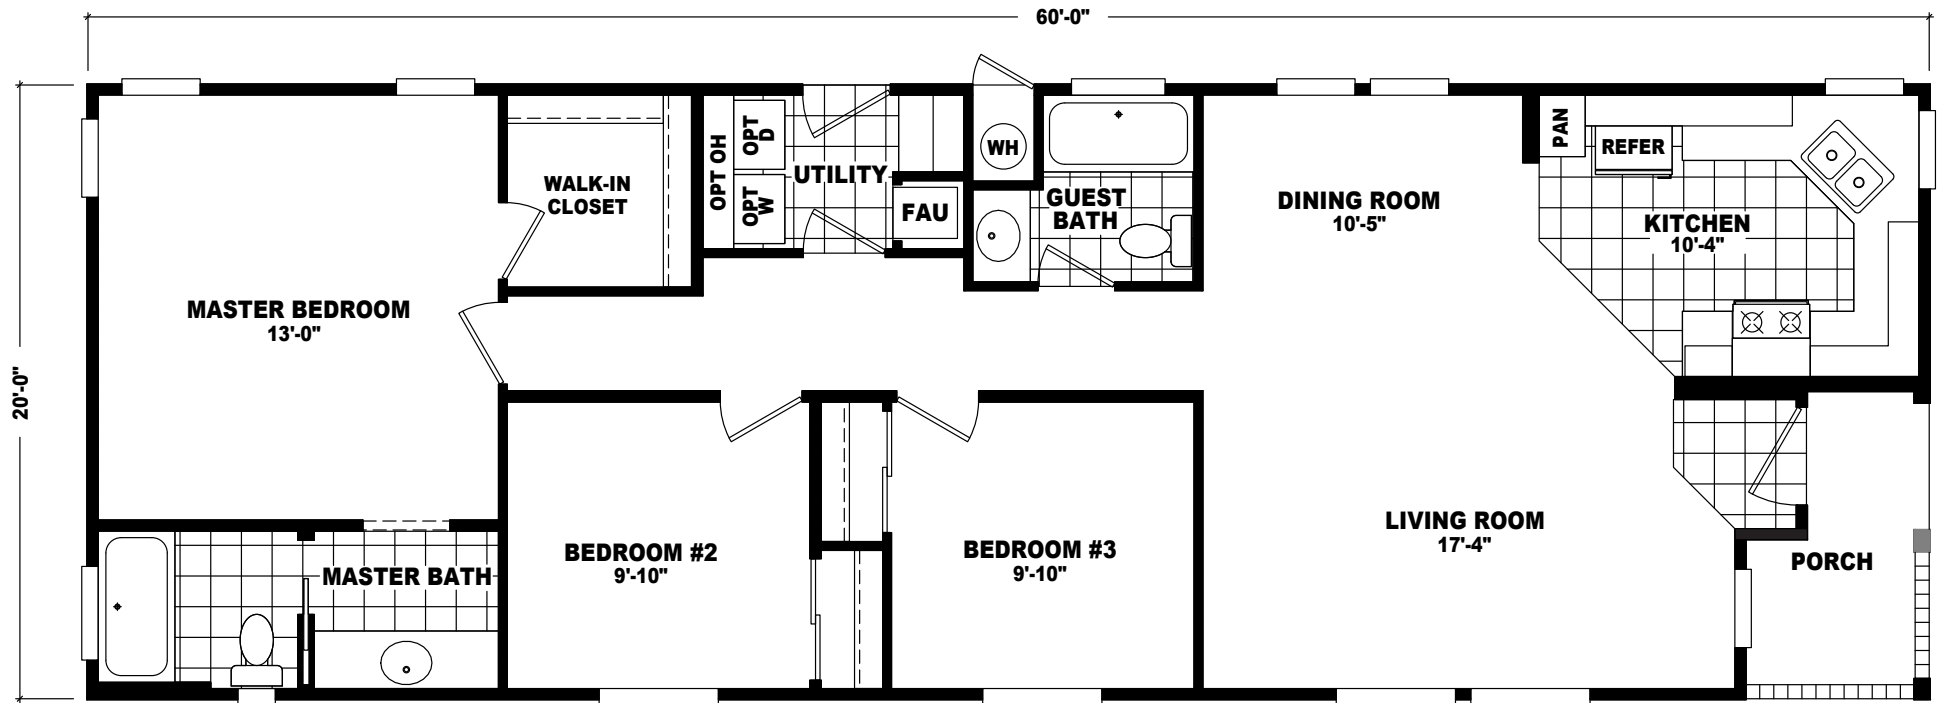

Dolan

Durango 20' Wide Series

3 Bedrooms, 2 Baths
Approx. 1,149 Sq. Ft.

Last Updated: 11-2-18

For Detailed Directions See Map On Our Website

I authorize The Home Outlet to build my house, per this plan.
X _____
Customer Signature/Date