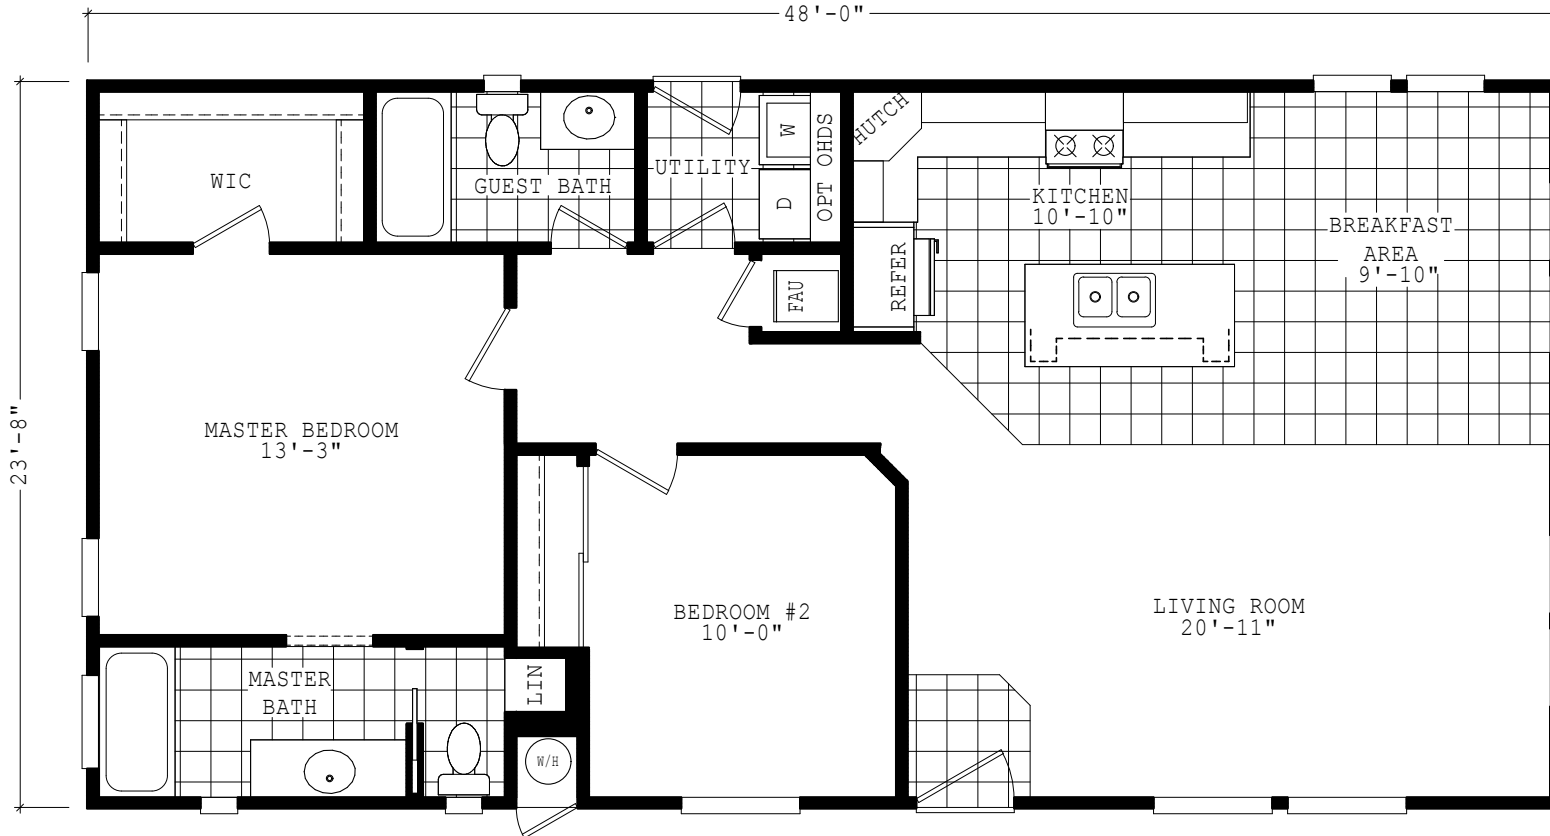

Davina

Sierra Value Series

1,136 SQ. FT. (Approximate) 2 Bedrooms, 2 Baths

Last Updated: 9-1-22

THE HOME OUTLET
890 N. Arizona Ave.
Chandler, AZ 85225

TheHomeOutletAZ.com | 1-800-965-5401

IMPORTANT: Alta Cima Corp reserves the right to modify, cancel or substitute products or features of this event at any time without prior notice or obligation. Pictures and other promotional materials are representative and may depict or contain floor plans, square footages, elevations, options, upgrades, extra design features, decorations, floor coverings, specialty light fixtures, custom paint and wall coverings, window treatments, landscaping, sound and alarm systems, furnishings, appliances, and other designer/decorator features and amenities that are not included as part of the home and/or may not be available at all locations. Home, pricing and community information is subject to change, and homes to prior sale, at any time without notice or obligation. ©2020 Alta Cima Corp. All rights reserved.