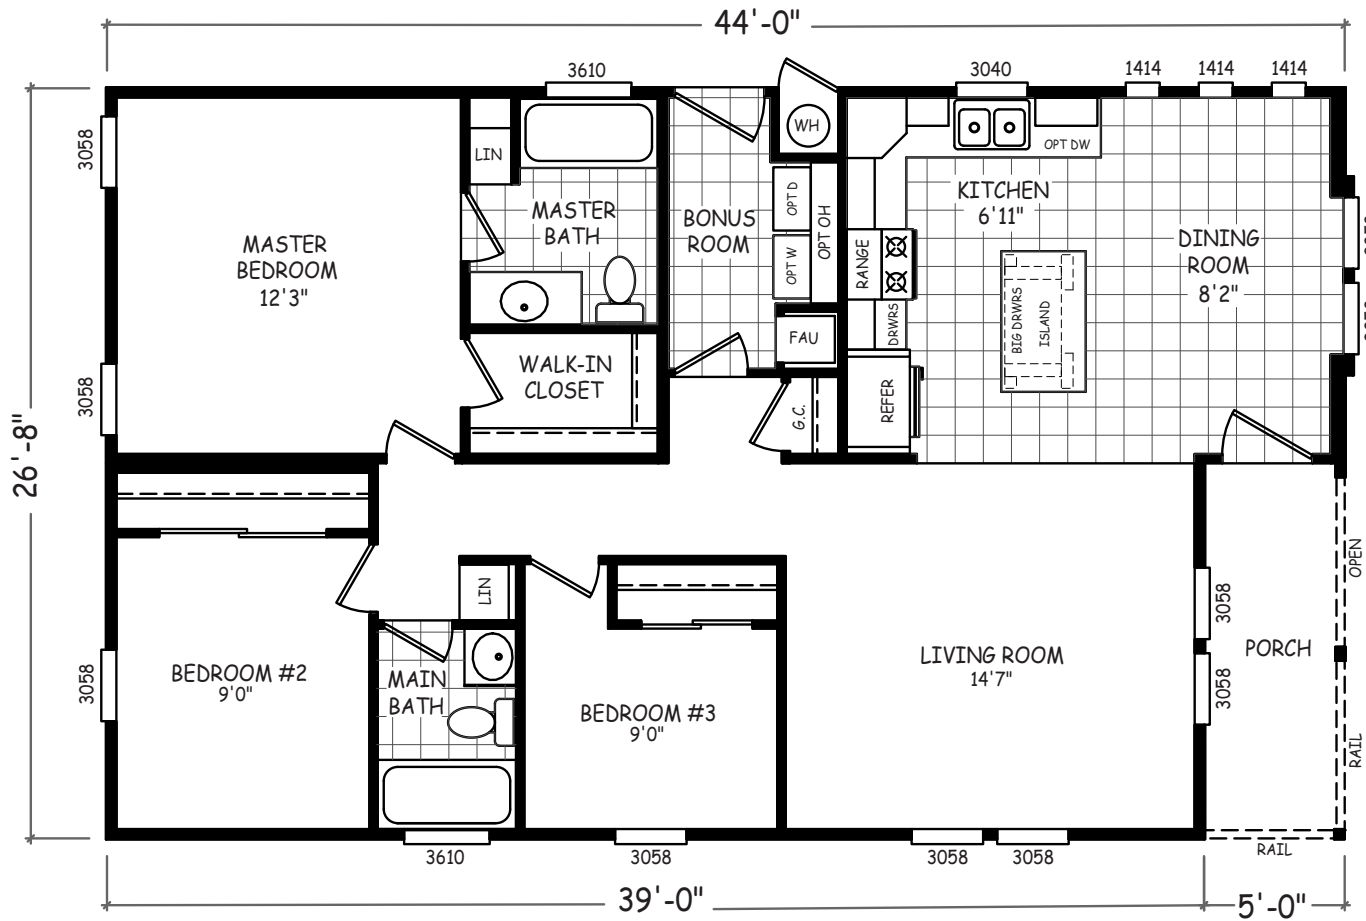

Crystal Creek

Sedona Ridge Series

3 Bedroom, 2 Bath
Approx. 1,173 Sq. Ft.

Last Updated: 9-14-16

The Home Outlet • Tucson
890 North Arizona Avenue
Chandler, Arizona 85225

For Detailed Directions See Map On Our Website