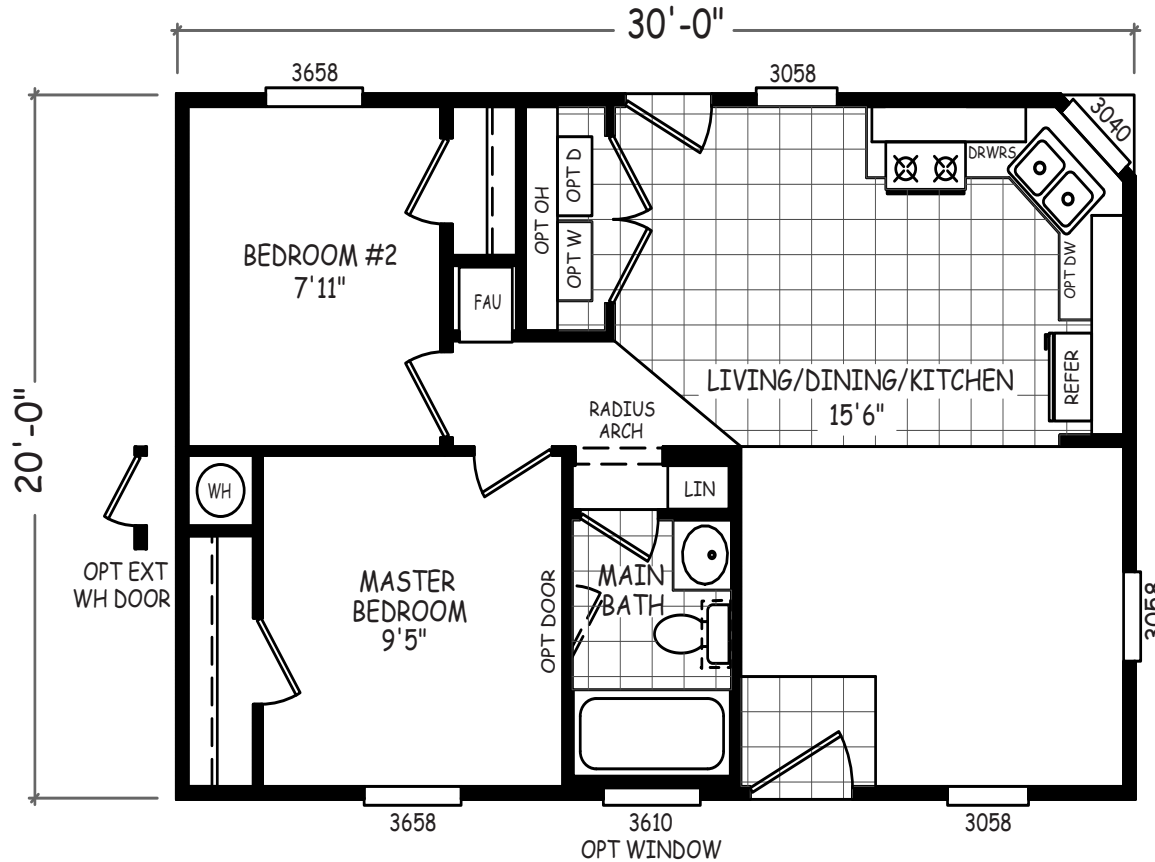

# Craycroft

GS Series

600 SQ. FT. (Approximate) 2 Bedroom, 1 Bath

Last Updated: 10-30-20

**THE HOME OUTLET**  
890 N. Arizona Ave.  
Chandler, AZ 85225

**TheHomeOutletAZ.com | 1-800-965-5401**

**IMPORTANT:** Alta Cima Corp reserves the right to modify, cancel or substitute products or features of this event at any time without prior notice or obligation. Pictures and other promotional materials are representative and may depict or contain floor plans, square footages, elevations, options, upgrades, extra design features, decorations, floor coverings, specialty light fixtures, custom paint and wall coverings, window treatments, landscaping, sound and alarm systems, furnishings, appliances, and other designer/decorator features and amenities that are not included as part of the home and/or may not be available at all locations. Home, pricing and community information is subject to change, and homes to prior sale, at any time without notice or obligation. ©2020 Alta Cima Corp. All rights reserved.