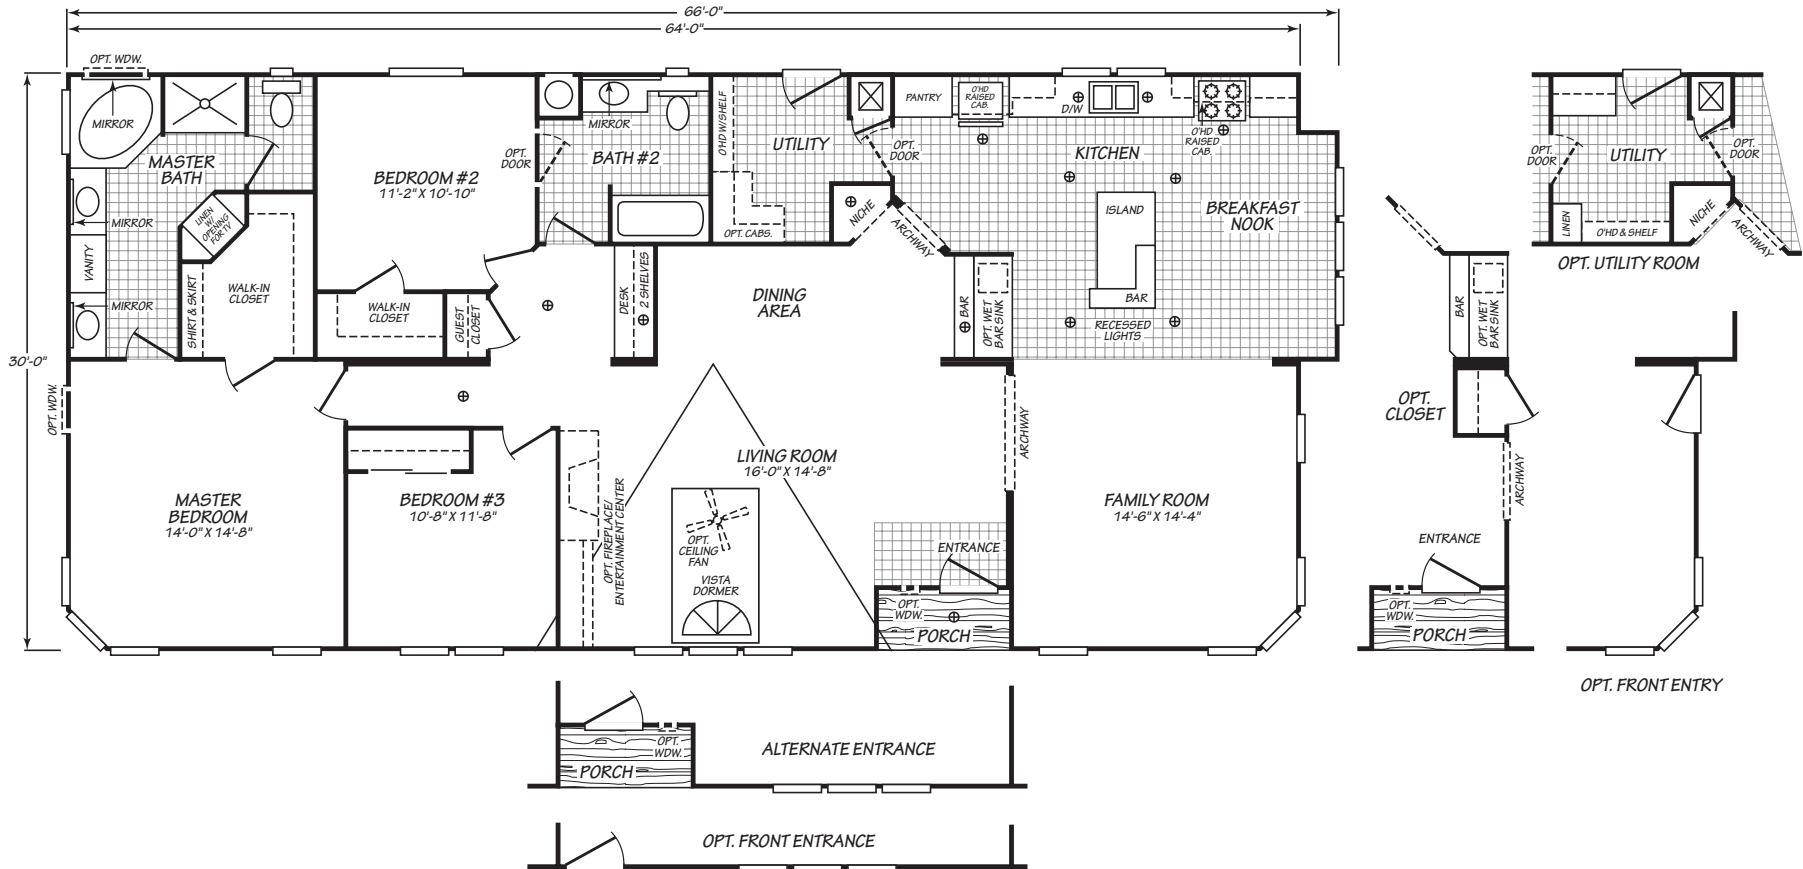

Craigsford

Vogue II Series

1,917 SQ. FT. (Approximate) 3 Bedroom, 2 Bath

Last Updated: 1-24-24

THE HOME OUTLET
890 N. Arizona Ave.
Chandler, AZ 85225

TheHomeOutletAZ.com | 1-800-965-5401

IMPORTANT: Alta Cima Corp reserves the right to modify, cancel or substitute products or features of this event at any time without prior notice or obligation. Pictures and other promotional materials are representative and may depict or contain floor plans, square footages, elevations, options, upgrades, extra design features, decorations, floor coverings, specialty light fixtures, custom paint and wall coverings, window treatments, landscaping, sound and alarm systems, furnishings, appliances, and other designer/decorator features and amenities that are not included as part of the home and/or may not be available at all locations. Home, pricing and community information is subject to change, and homes to prior sale, at any time without notice or obligation. ©2020 Alta Cima Corp. All rights reserved.