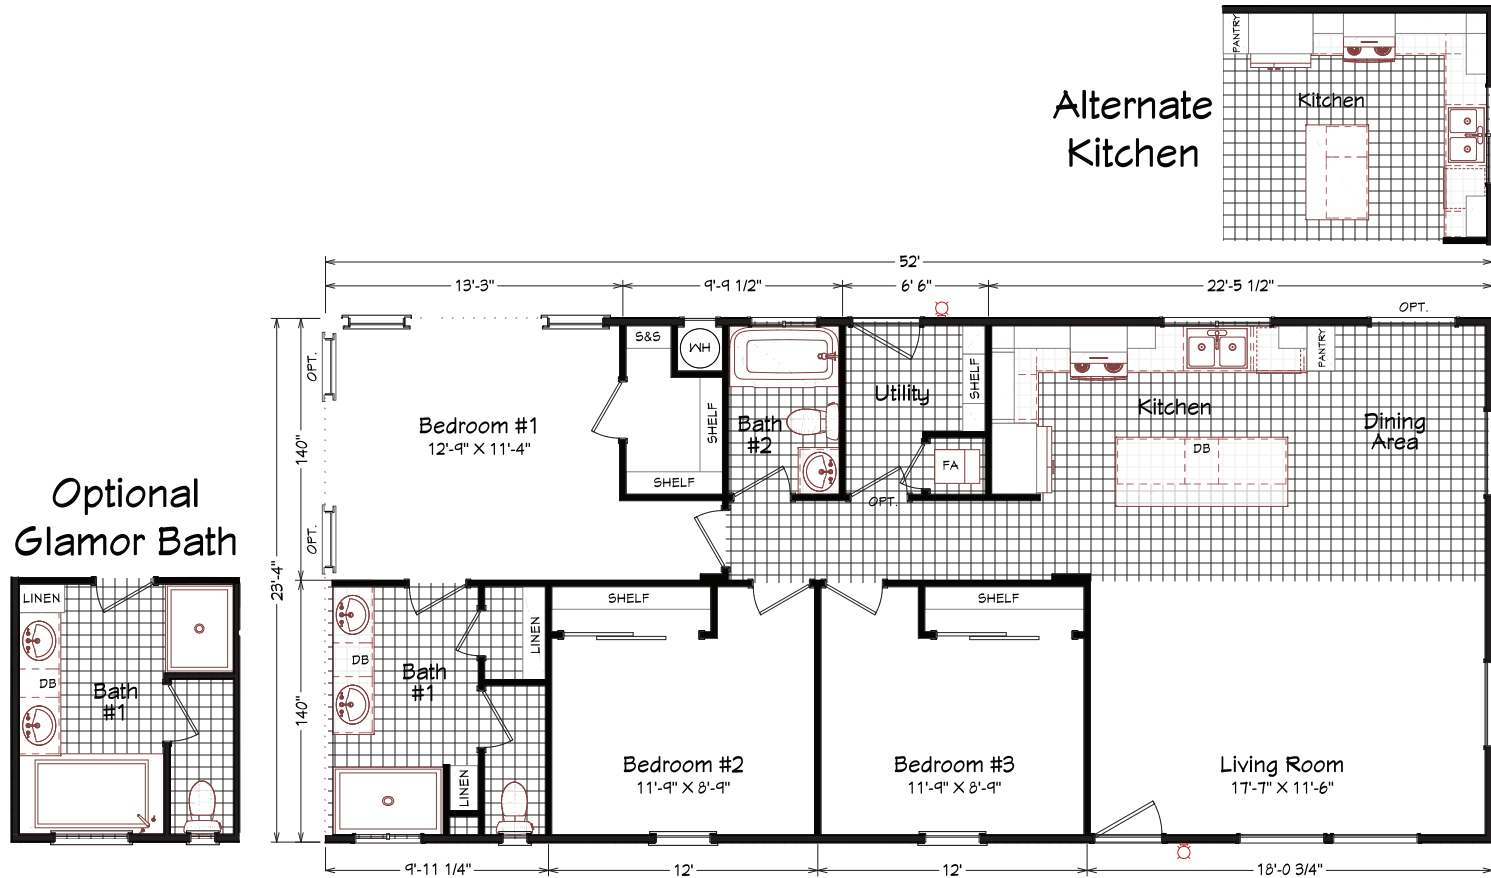

Cracken

Coronado Series

1,213 SQ. FT. (Approximate) 3 Bedroom, 2 Bath

Last Updated: 1-24-24

THE HOME OUTLET
890 N. Arizona Ave.
Chandler, AZ 85225

TheHomeOutletAZ.com | 1-800-965-5401

IMPORTANT: Alta Cima Corp reserves the right to modify, cancel or substitute products or features of this event at any time without prior notice or obligation. Pictures and other promotional materials are representative and may depict or contain floor plans, square footages, elevations, options, upgrades, extra design features, decorations, floor coverings, specialty light fixtures, custom paint and wall coverings, window treatments, landscaping, sound and alarm systems, furnishings, appliances, and other designer/decorator features and amenities that are not included as part of the home and/or may not be available at all locations. Home, pricing and community information is subject to change, and homes to prior sale, at any time without notice or obligation. ©2020 Alta Cima Corp. All rights reserved.