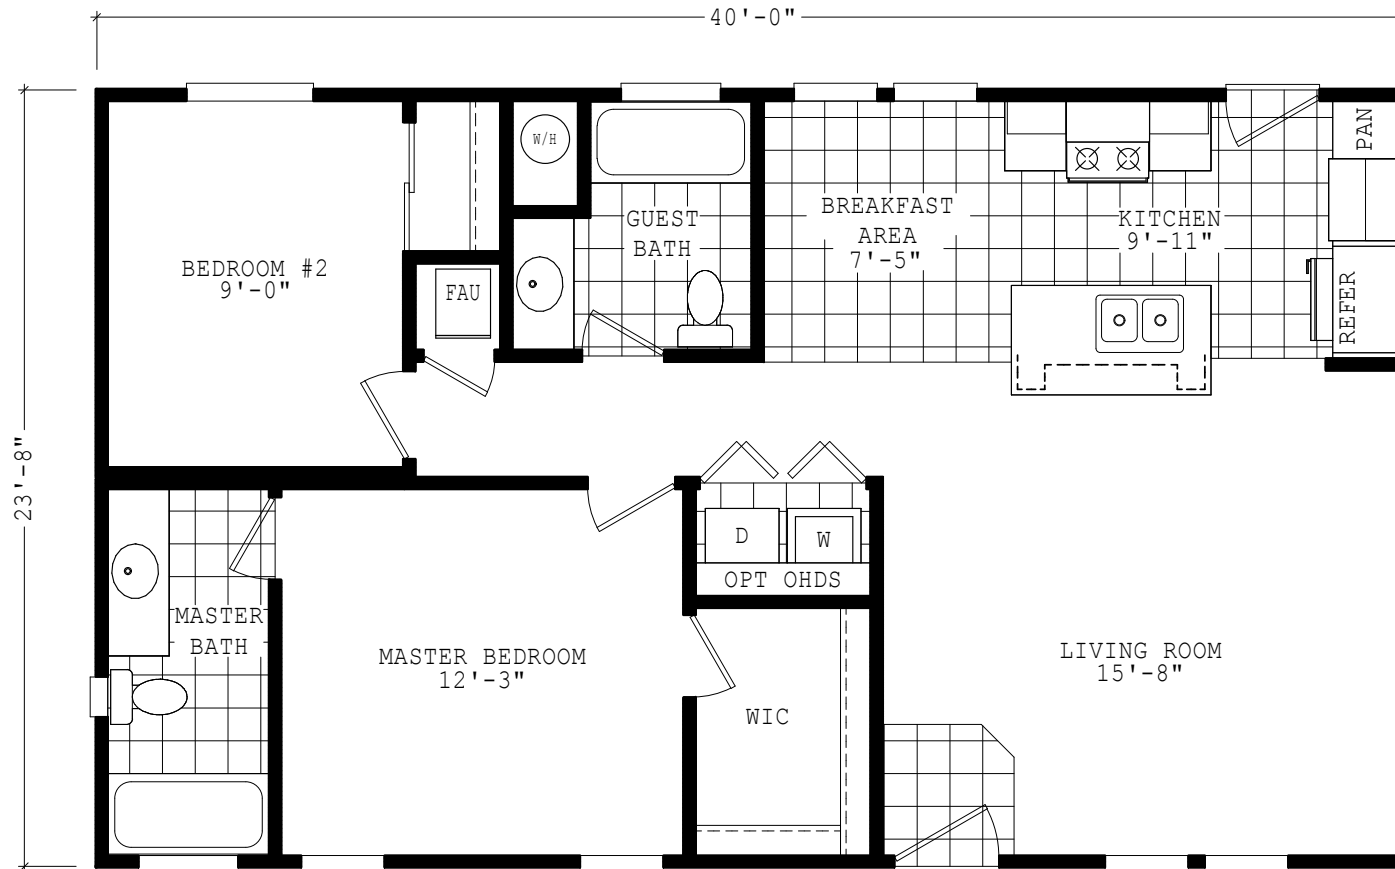

# Cosette

Sierra Value Series

946 SQ. FT. (Approximate) 2 Bedrooms, 2 Baths

Last Updated: 9-1-22

**THE HOME OUTLET**  
890 N. Arizona Ave.  
Chandler, AZ 85225

**TheHomeOutletAZ.com | 1-800-965-5401**

**IMPORTANT:** Alta Cima Corp reserves the right to modify, cancel or substitute products or features of this event at any time without prior notice or obligation. Pictures and other promotional materials are representative and may depict or contain floor plans, square footages, elevations, options, upgrades, extra design features, decorations, floor coverings, specialty light fixtures, custom paint and wall coverings, window treatments, landscaping, sound and alarm systems, furnishings, appliances, and other designer/decorator features and amenities that are not included as part of the home and/or may not be available at all locations. Home, pricing and community information is subject to change, and homes to prior sale, at any time without notice or obligation. ©2020 Alta Cima Corp. All rights reserved.