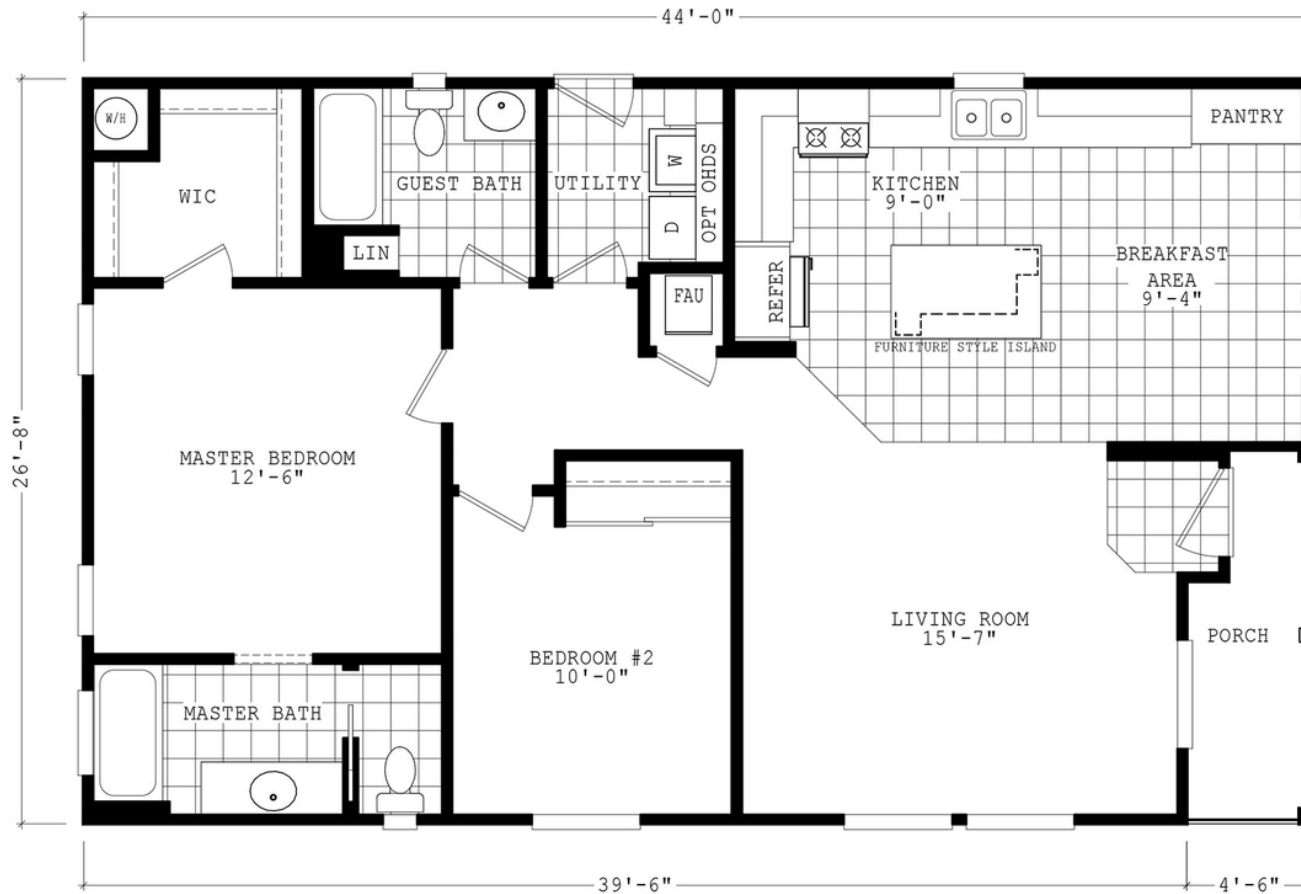

Cornmill

Durango Porch Series

1,173 SQ. FT. (Approximate) 2 Bedroom, 2 Bath

Last Updated: 3-29-22

THE HOME OUTLET
890 N. Arizona Ave.
Chandler, AZ 85225

TheHomeOutletAZ.com | 1-800-965-5401

IMPORTANT: Alta Cima Corp reserves the right to modify, cancel or substitute products or features of this event at any time without prior notice or obligation. Pictures and other promotional materials are representative and may depict or contain floor plans, square footages, elevations, options, upgrades, extra design features, decorations, floor coverings, specialty light fixtures, custom paint and wall coverings, window treatments, landscaping, sound and alarm systems, furnishings, appliances, and other designer/decorator features and amenities that are not included as part of the home and/or may not be available at all locations. Home, pricing and community information is subject to change, and homes to prior sale, at any time without notice or obligation. ©2020 Alta Cima Corp. All rights reserved.