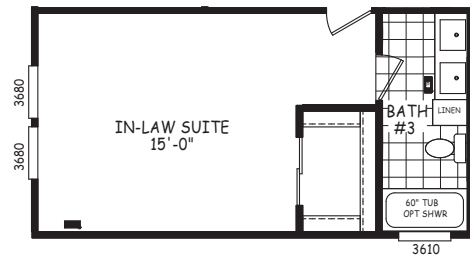

Cornerstone

Pinnacle Series

3,040 SQ. FT. (Approximate) 4 Bedroom, 3 Bath

Last Updated: 7-17-23

THE HOME OUTLET
890 N. Arizona Ave.
Chandler, AZ 85225

TheHomeOutletAZ.com | 1-800-965-5401

IMPORTANT: Alta Cima Corp reserves the right to modify, cancel or substitute products or features of this event at any time without prior notice or obligation. Pictures and other promotional materials are representative and may depict or contain floor plans, square footages, elevations, options, upgrades, extra design features, decorations, floor coverings, specialty light fixtures, custom paint and wall coverings, window treatments, landscaping, sound and alarm systems, furnishings, appliances, and other designer/decorator features and amenities that are not included as part of the home and/or may not be available at all locations. Home, pricing and community information is subject to change, and homes to prior sale, at any time without notice or obligation. ©2020 Alta Cima Corp. All rights reserved.