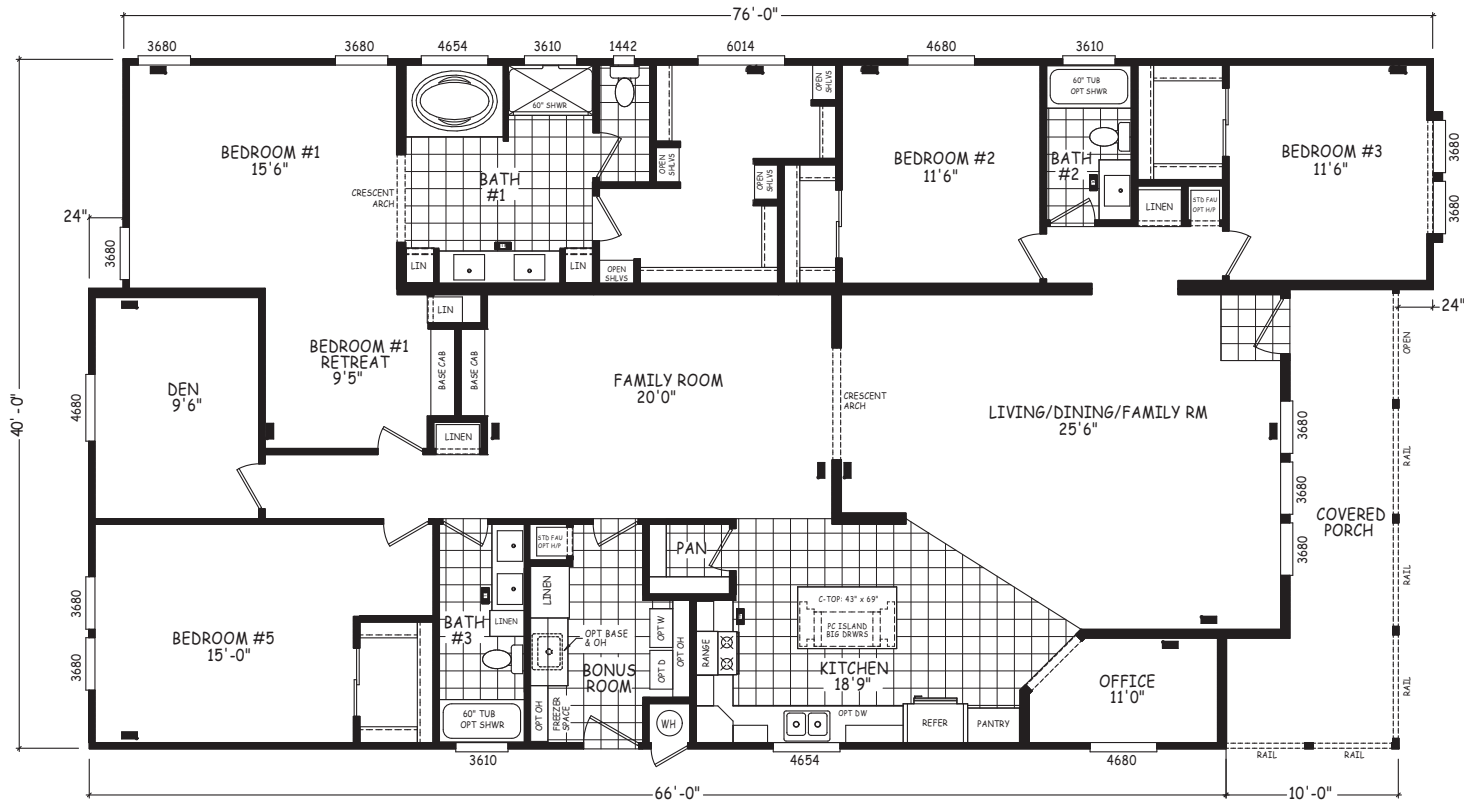

Cornerstone

Pinnacle Series

3,040 SQ. FT. (Approximate) 4 Bedroom, 3 Bath

Last Updated: 7-17-23

THE HOME OUTLET
890 N. Arizona Ave.
Chandler, AZ 85225

TheHomeOutletAZ.com | 1-800-965-5401

IMPORTANT: Alta Cima Corp reserves the right to modify, cancel or substitute products or features of this event at any time without prior notice or obligation. Pictures and other promotional materials are representative and may depict or contain floor plans, square footages, elevations, options, upgrades, extra design features, decorations, floor coverings, specialty light fixtures, custom paint and wall coverings, window treatments, landscaping, sound and alarm systems, furnishings, appliances, and other designer/decorator features and amenities that are not included as part of the home and/or may not be available at all locations. Home, pricing and community information is subject to change, and homes to prior sale, at any time without notice or obligation. ©2020 Alta Cima Corp. All rights reserved.