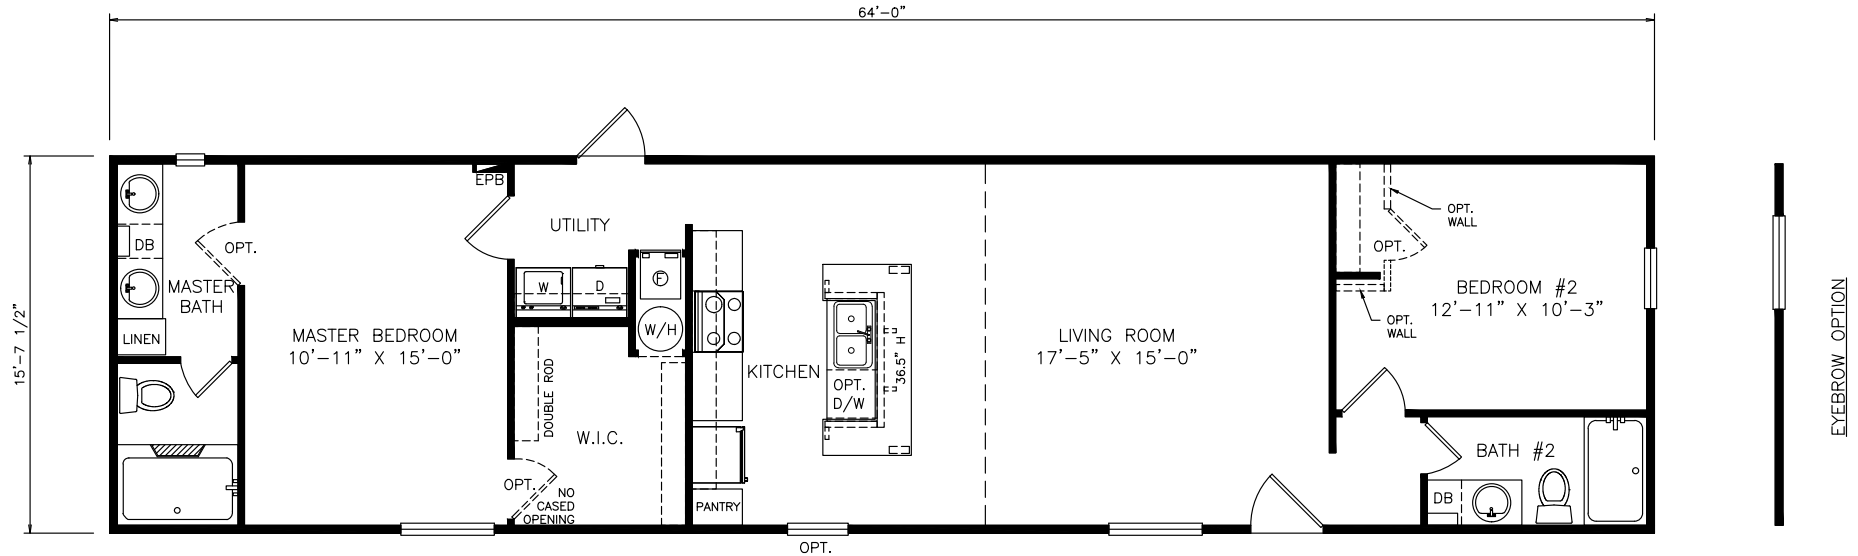

# Colerain

Classic Series - Single Section

1,005 SQ. FT. (Approximate) 2 Bedrooms, 2 Baths

Last Updated: 6-14-21

**THE HOME OUTLET**  
890 N. Arizona Ave.  
Chandler, AZ 85225

**TheHomeOutletAZ.com | 1-800-965-5401**