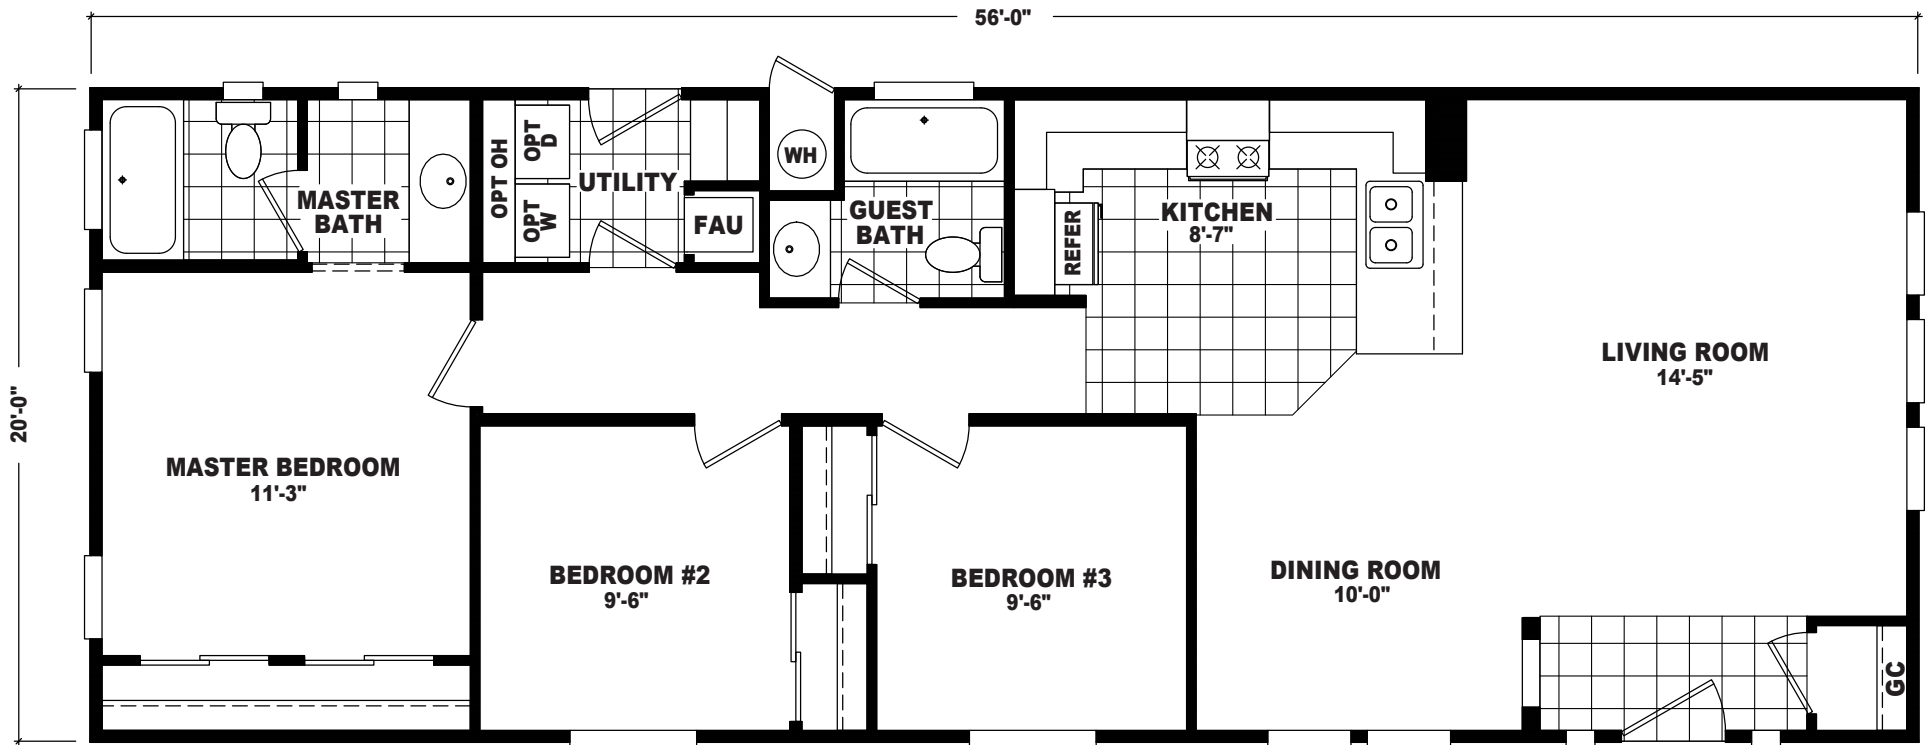

# Cliffrose

Durango 20' Wide Series

3 Bedrooms, 2 Baths  
Approx. 1,120 Sq. Ft.

Last Updated: 11-2-18

For Detailed Directions See Map On Our Website

I authorize The Home Outlet to build my house, per this plan.