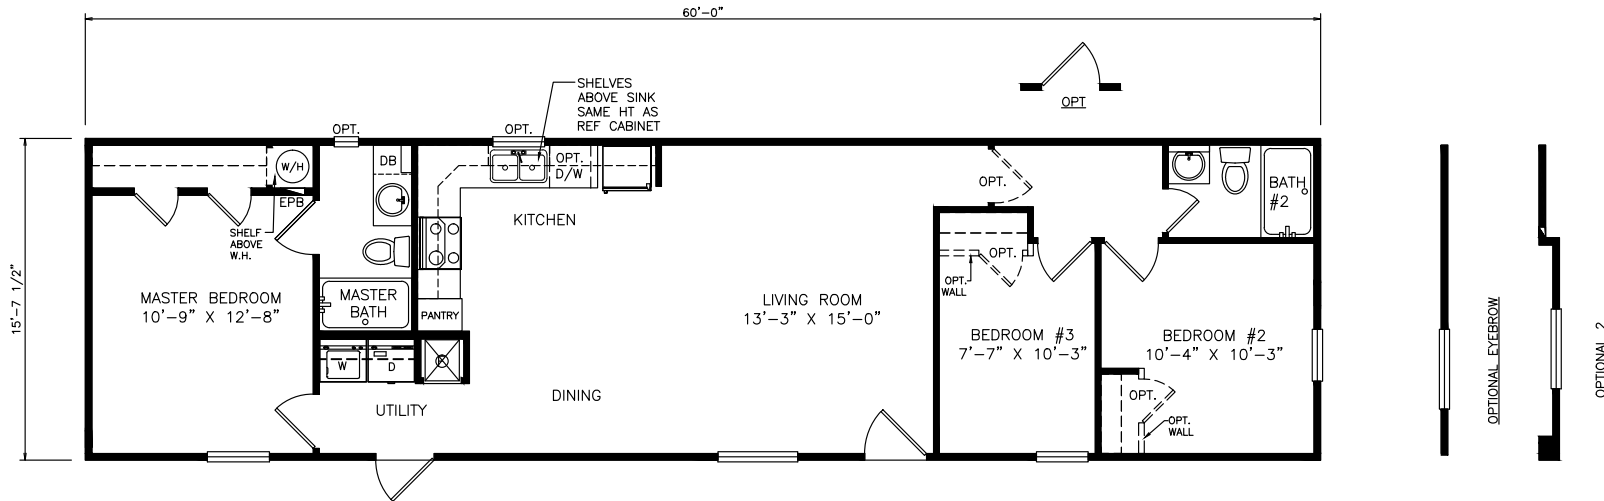

# Clemson

Classic Series - Single Section

942 SQ. FT. (Approximate) 3 Bedrooms, 2 Baths

Last Updated: 6-14-21

OPTIONAL

**THE HOME OUTLET**  
890 N. Arizona Ave.  
Chandler, AZ 85225

**TheHomeOutletAZ.com | 1-800-965-5401**