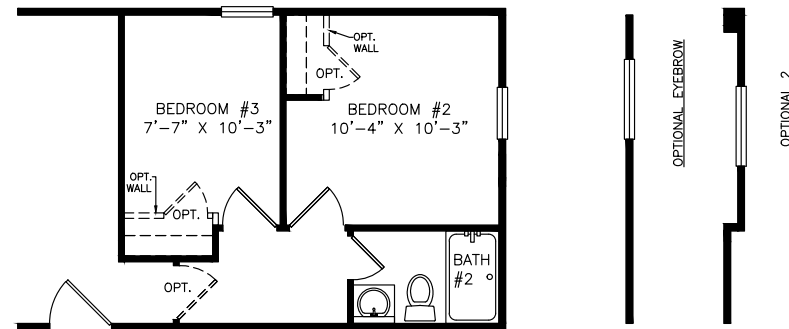

# Clemson

Classic Series - Single Section

942 SQ. FT. (Approximate) 3 Bedrooms, 2 Baths

Last Updated: 6-14-21

OPTIONAL

**THE HOME OUTLET**  
890 N. Arizona Ave.  
Chandler, AZ 85225

**TheHomeOutletAZ.com | 1-800-965-5401**