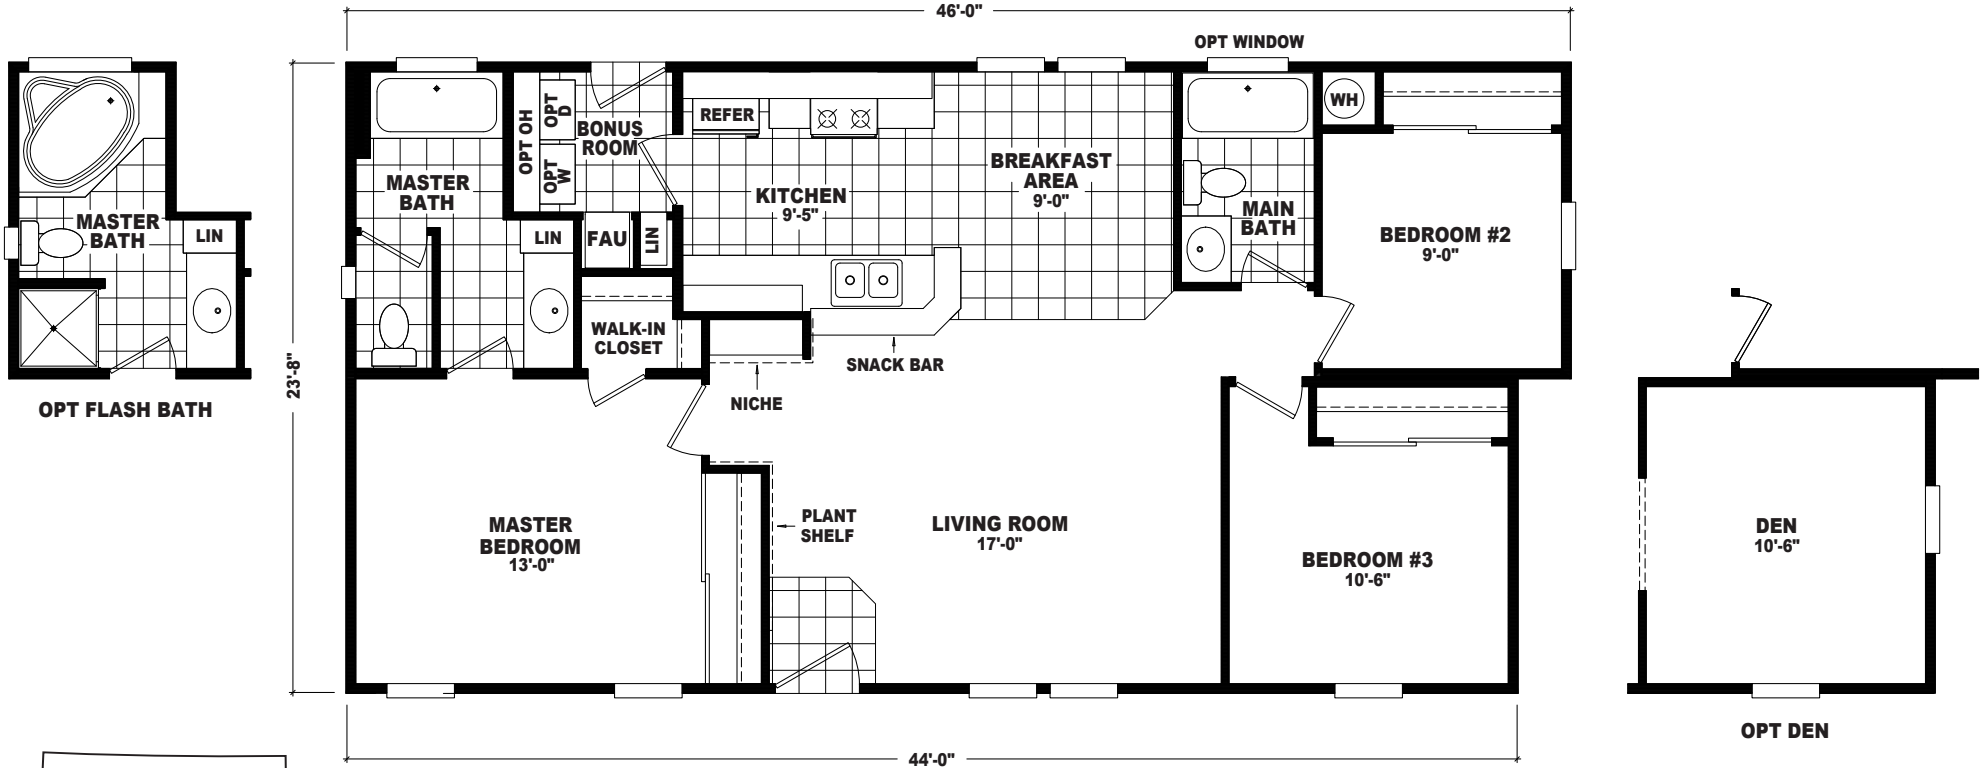

Clairmont

The Home Outlet Series

3 Bedroom, 2 Bath
Approx. 1,065 Sq. Ft.

Last Updated: 8-20-12

The Home Outlet • Tucson
890 North Arizona Avenue
Chandler, Arizona 85225

For Detailed Directions See Map On Our Website