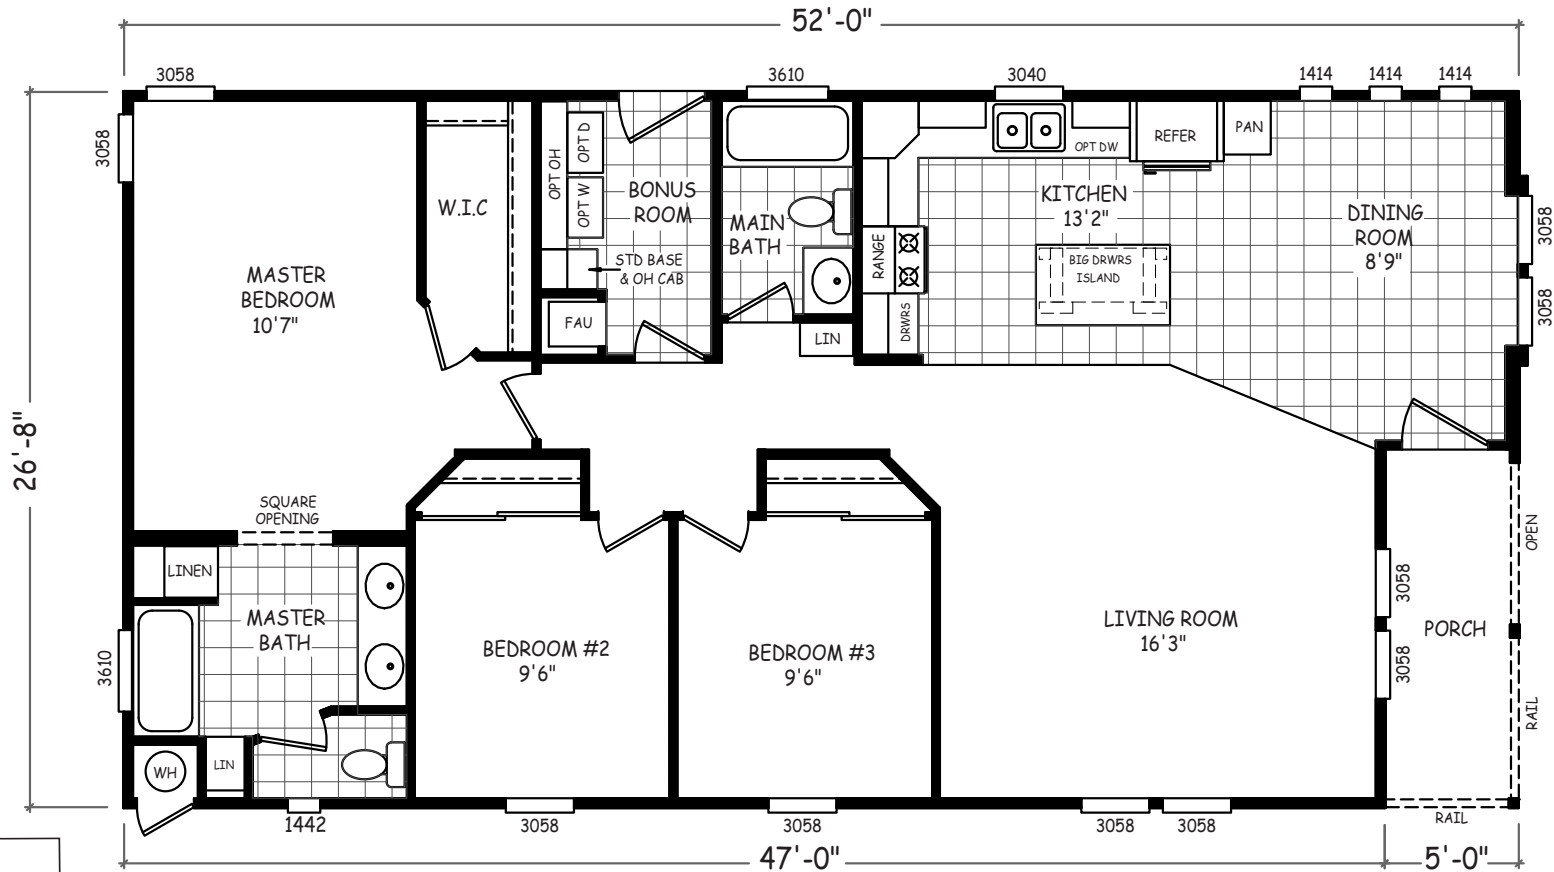

Cider Creek

Sedona Ridge Series

3 Bedroom, 2 Bath
Approx. 1,386 Sq. Ft.

Last Updated: 9-14-16

The Home Outlet • Tucson
890 North Arizona Avenue
Chandler, Arizona 85225

For Detailed Directions See Map On Our Website