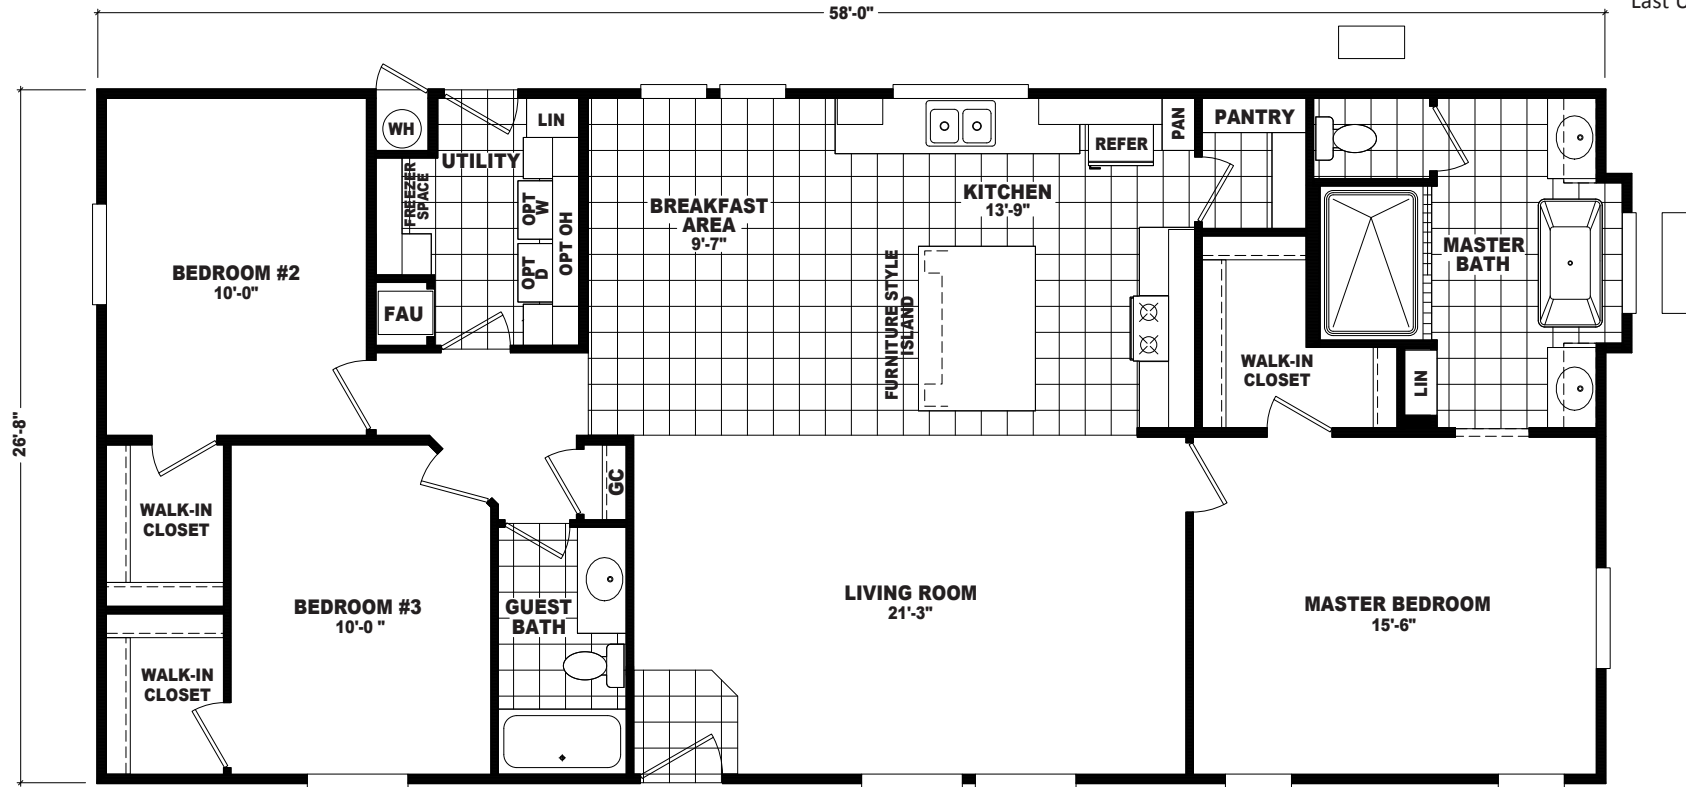

Chuparosa

Desert Ridge Series

3 Bedroom, 2 Bath
Approx. 1,553 Sq. Ft.

Last Updated: 5-24-18

For Detailed Directions See Map On Our Website

I authorize The Home Outlet to build my house, per this plan.

X _____
Customer Signature/Date