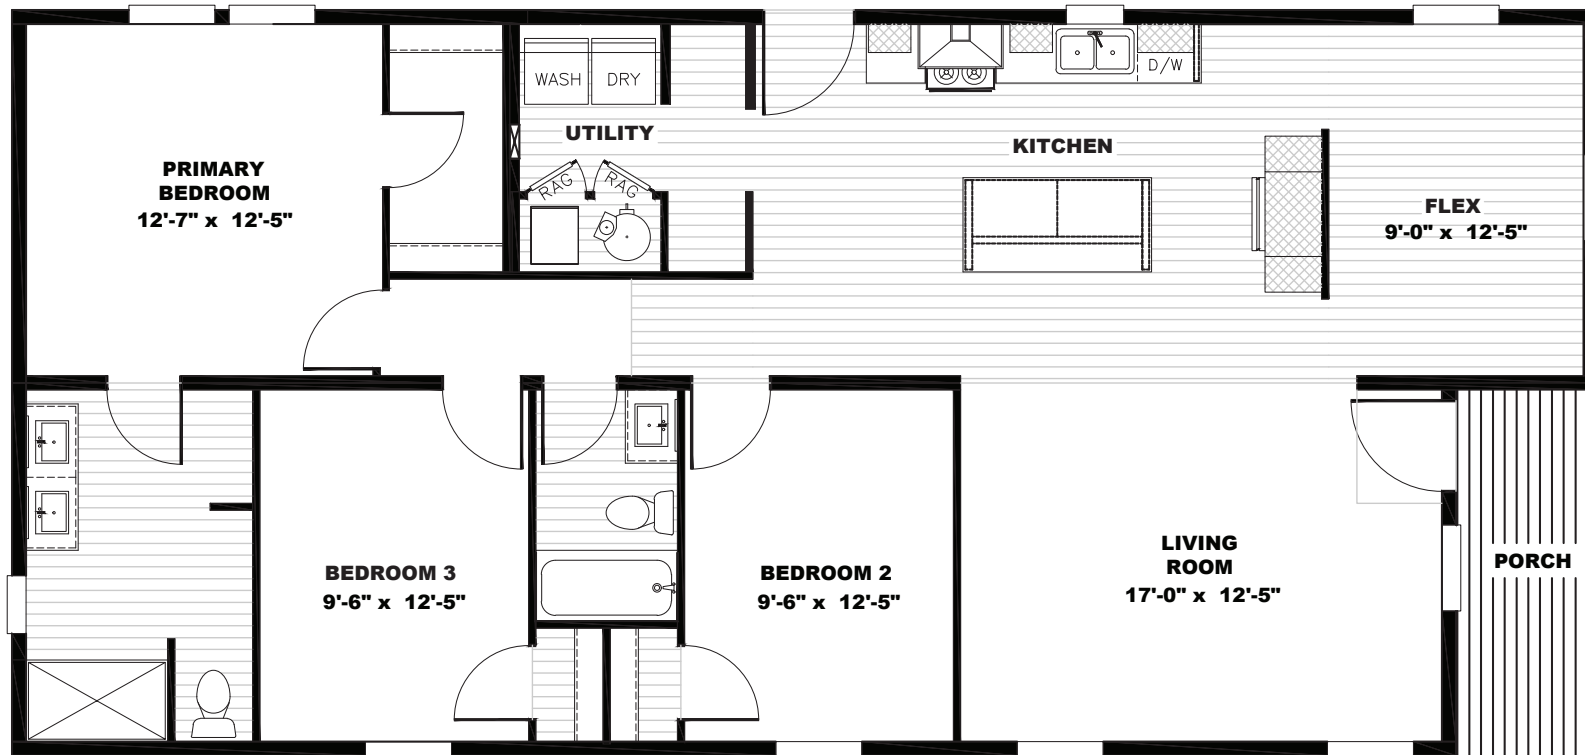

# Chorlton

Tempo Porch Series - Multi Section

1,475 SQ. FT. (Approximate) 3 Bedroom, 2 Bath

Last Updated: 8-10-23

**THE HOME OUTLET**  
890 N. Arizona Ave.  
Chandler, AZ 85225

**TheHomeOutletAZ.com | 1-800-965-5401**