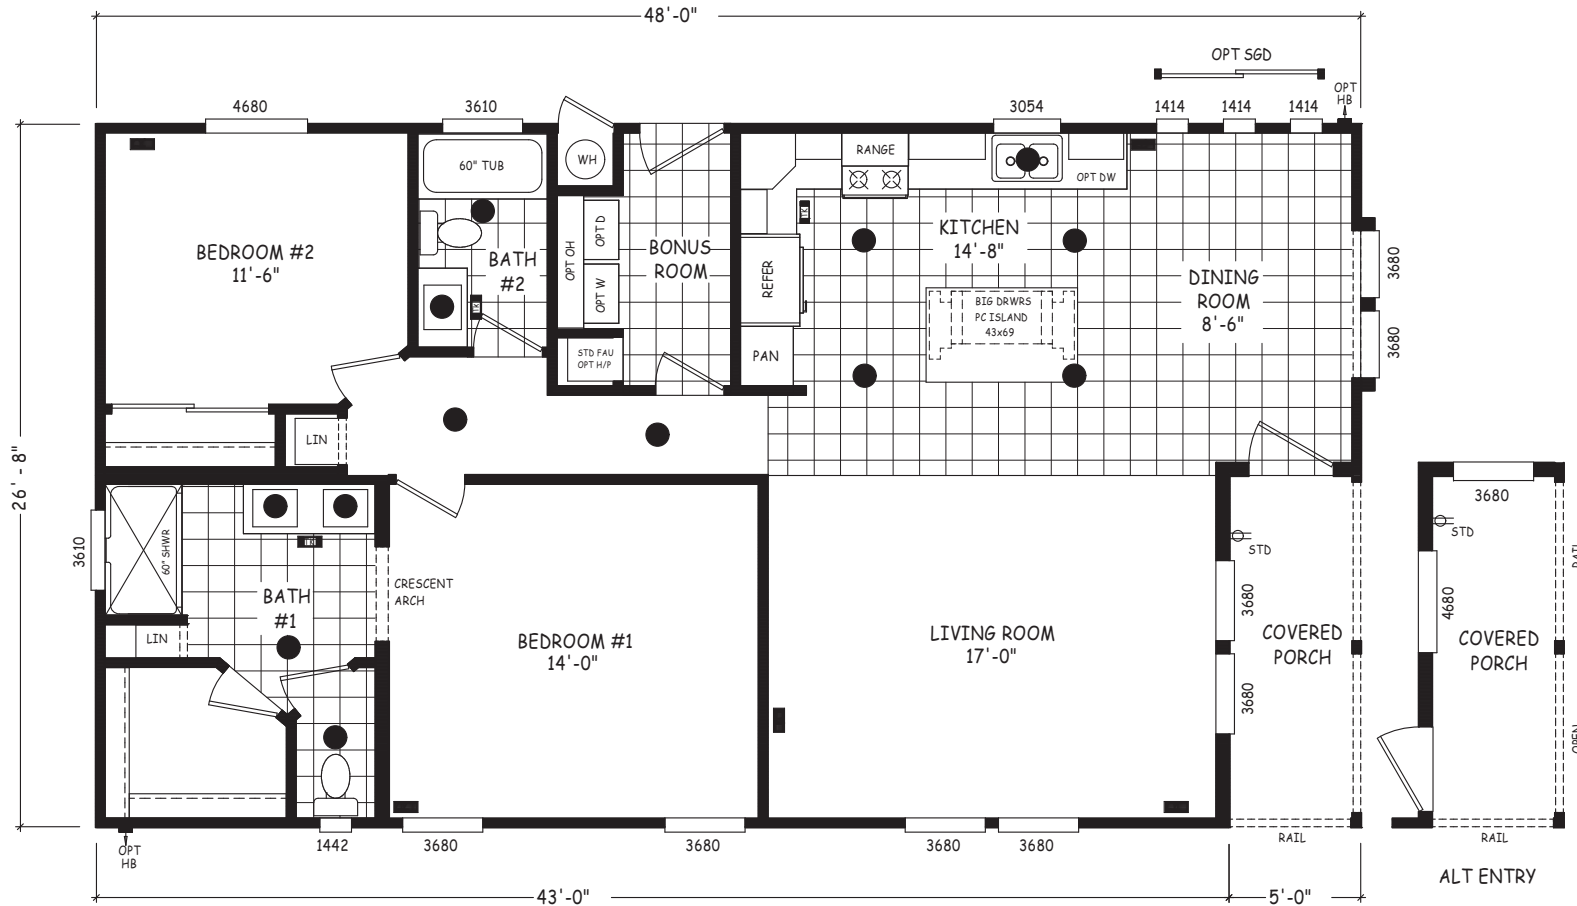

Cherokee

Pinnacle Series

1,280 SQ. FT. (Approximate) 2 Bedroom, 2 Bath

Last Updated: 12-7-23

THE HOME OUTLET
890 N. Arizona Ave.
Chandler, AZ 85225

TheHomeOutletAZ.com | 1-800-965-5401

IMPORTANT: Alta Cima Corp reserves the right to modify, cancel or substitute products or features of this event at any time without prior notice or obligation. Pictures and other promotional materials are representative and may depict or contain floor plans, square footages, elevations, options, upgrades, extra design features, decorations, floor coverings, specialty light fixtures, custom paint and wall coverings, window treatments, landscaping, sound and alarm systems, furnishings, appliances, and other designer/decorator features and amenities that are not included as part of the home and/or may not be available at all locations. Home, pricing and community information is subject to change, and homes to prior sale, at any time without notice or obligation. ©2020 Alta Cima Corp. All rights reserved.