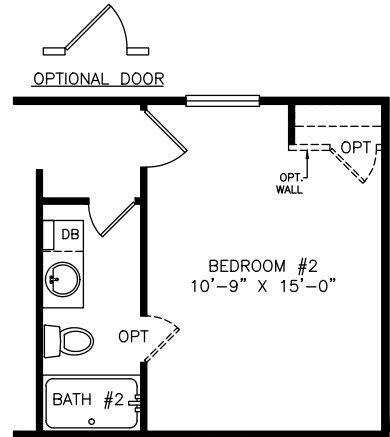

# Chalmer

Classic Series - Single Section

880 SQ. FT. (Approximate) 2 Bedrooms, 2 Baths

Last Updated: 6-14-21

OPTIONAL SHOWER

OPTIONAL

15'-7 1/2"

56'-0"

MASTER BEDROOM  
10'-9" X 12'-7"

KITCHEN

LIVING ROOM

COMBINED AREA  
23'-9" X 15'-0"

DINING

BEDROOM #2  
10'-9" X 15'-0"

**THE HOME OUTLET**  
890 N. Arizona Ave.  
Chandler, AZ 85225

**TheHomeOutletAZ.com | 1-800-965-5401**