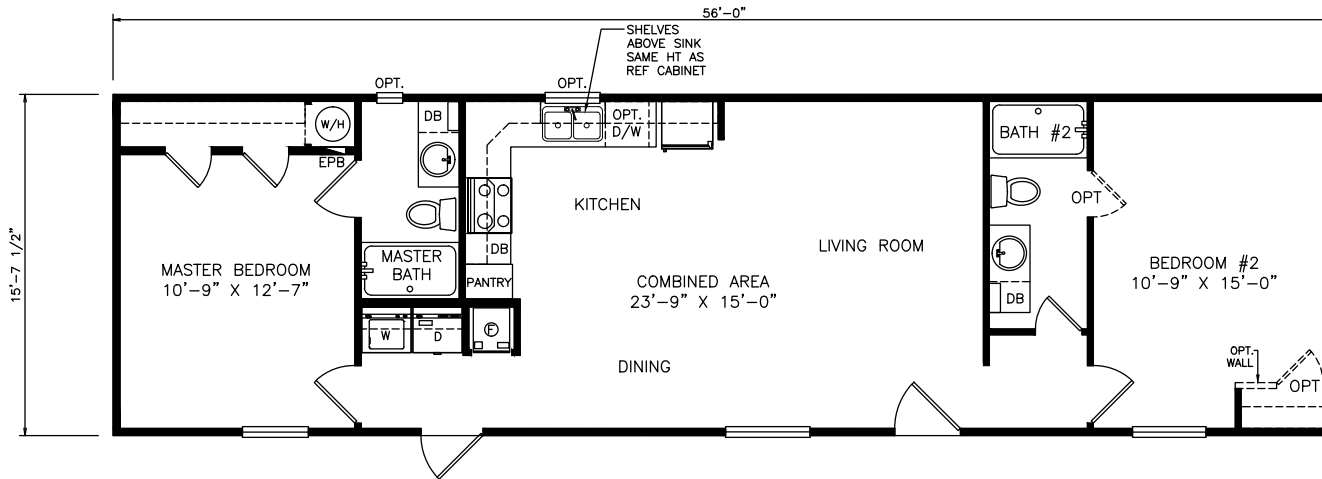

# Chalmer

Classic Series - Single Section

880 SQ. FT. (Approximate) 2 Bedrooms, 2 Baths

Last Updated: 6-14-21

OPTIONAL SHOWER

OPTIONAL

15'-7 1/2"

56'-0"

MASTER BEDROOM  
10'-9" X 12'-7"

KITCHEN

LIVING ROOM

COMBINED AREA  
23'-9" X 15'-0"

DINING

BEDROOM #2  
10'-9" X 15'-0"

**THE HOME OUTLET**  
890 N. Arizona Ave.  
Chandler, AZ 85225

**TheHomeOutletAZ.com | 1-800-965-5401**