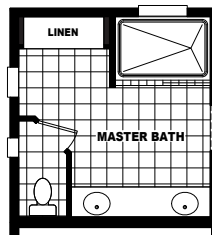

Celestine

Mountain Ridge Series

3 Bedrooms, 2.5 Baths
Approx. 2,720 Sq. Ft.

Last Updated: 7-17-19

OPTIONAL LUX BATH

OPTIONAL 4'x 6' CERAMIC TILE SHOWER WITH SHOWER SPA

The Home Outlet • Tucson
890 North Arizona Avenue
Chandler, Arizona 85225