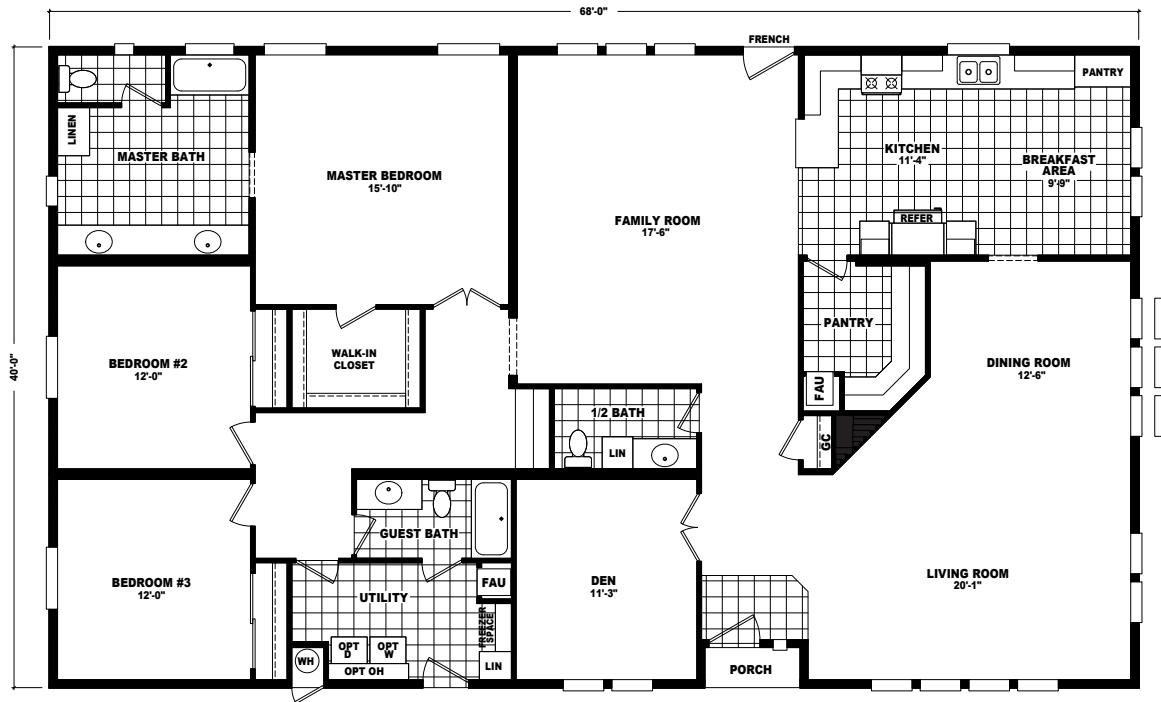

Celestine

Mountain Ridge Series

3 Bedrooms, 2.5 Baths
Approx. 2,720 Sq. Ft.

Last Updated: 7-17-19

OPTIONAL LUX BATH

OPTIONAL 4'x 6' CERAMIC TILE SHOWER WITH SHOWER SPA

The Home Outlet • Tucson
890 North Arizona Avenue
Chandler, Arizona 85225