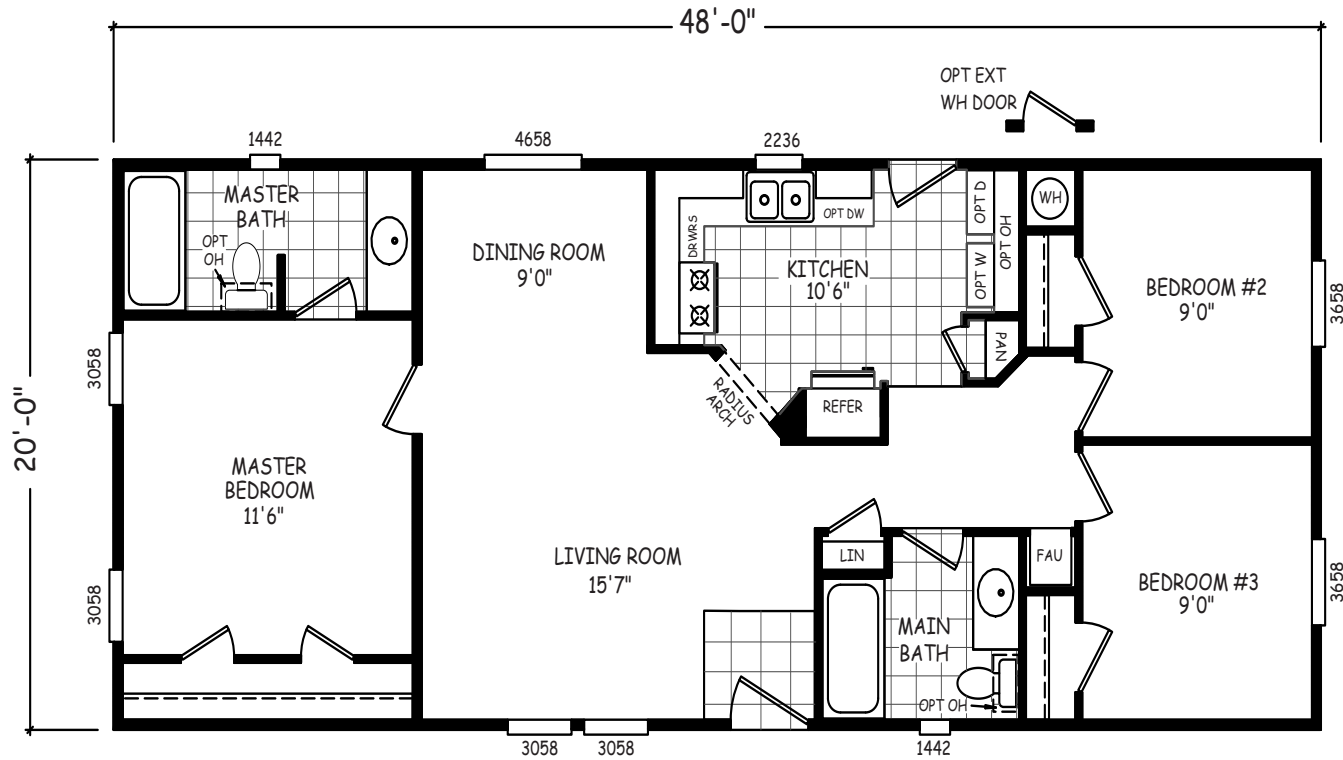

Cecelia

GS Series

960 SQ. FT. (Approximate) 3 Bedroom, 2 Bath

Last Updated: 10-30-20

THE HOME OUTLET
890 N. Arizona Ave.
Chandler, AZ 85225

TheHomeOutletAZ.com | 1-800-965-5401

IMPORTANT: Alta Cima Corp reserves the right to modify, cancel or substitute products or features of this event at any time without prior notice or obligation. Pictures and other promotional materials are representative and may depict or contain floor plans, square footages, elevations, options, upgrades, extra design features, decorations, floor coverings, specialty light fixtures, custom paint and wall coverings, window treatments, landscaping, sound and alarm systems, furnishings, appliances, and other designer/decorator features and amenities that are not included as part of the home and/or may not be available at all locations. Home, pricing and community information is subject to change, and homes to prior sale, at any time without notice or obligation. ©2020 Alta Cima Corp. All rights reserved.