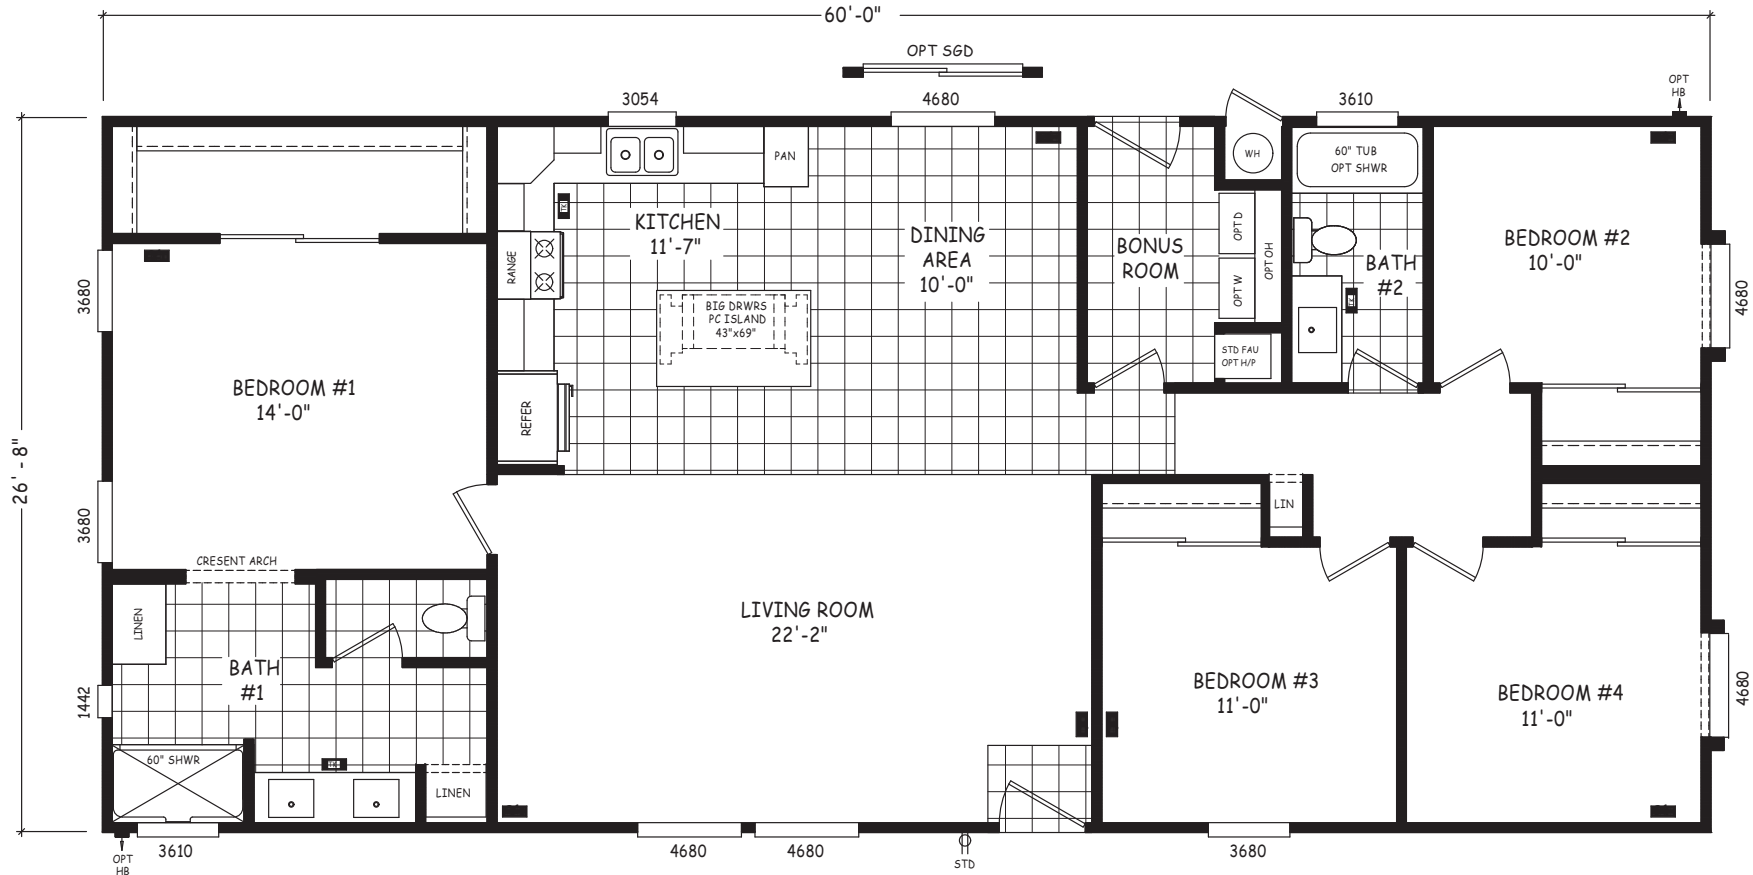

Canary

Pinnacle Series

1,600 SQ. FT. (Approximate) 4 Bedroom, 2 Bath

Last Updated: 8-22-22

THE HOME OUTLET
890 N. Arizona Ave.
Chandler, AZ 85225

TheHomeOutletAZ.com | 1-800-965-5401

IMPORTANT: Alta Cima Corp reserves the right to modify, cancel or substitute products or features of this event at any time without prior notice or obligation. Pictures and other promotional materials are representative and may depict or contain floor plans, square footages, elevations, options, upgrades, extra design features, decorations, floor coverings, specialty light fixtures, custom paint and wall coverings, window treatments, landscaping, sound and alarm systems, furnishings, appliances, and other designer/decorator features and amenities that are not included as part of the home and/or may not be available at all locations. Home, pricing and community information is subject to change, and homes to prior sale, at any time without notice or obligation. ©2020 Alta Cima Corp. All rights reserved.