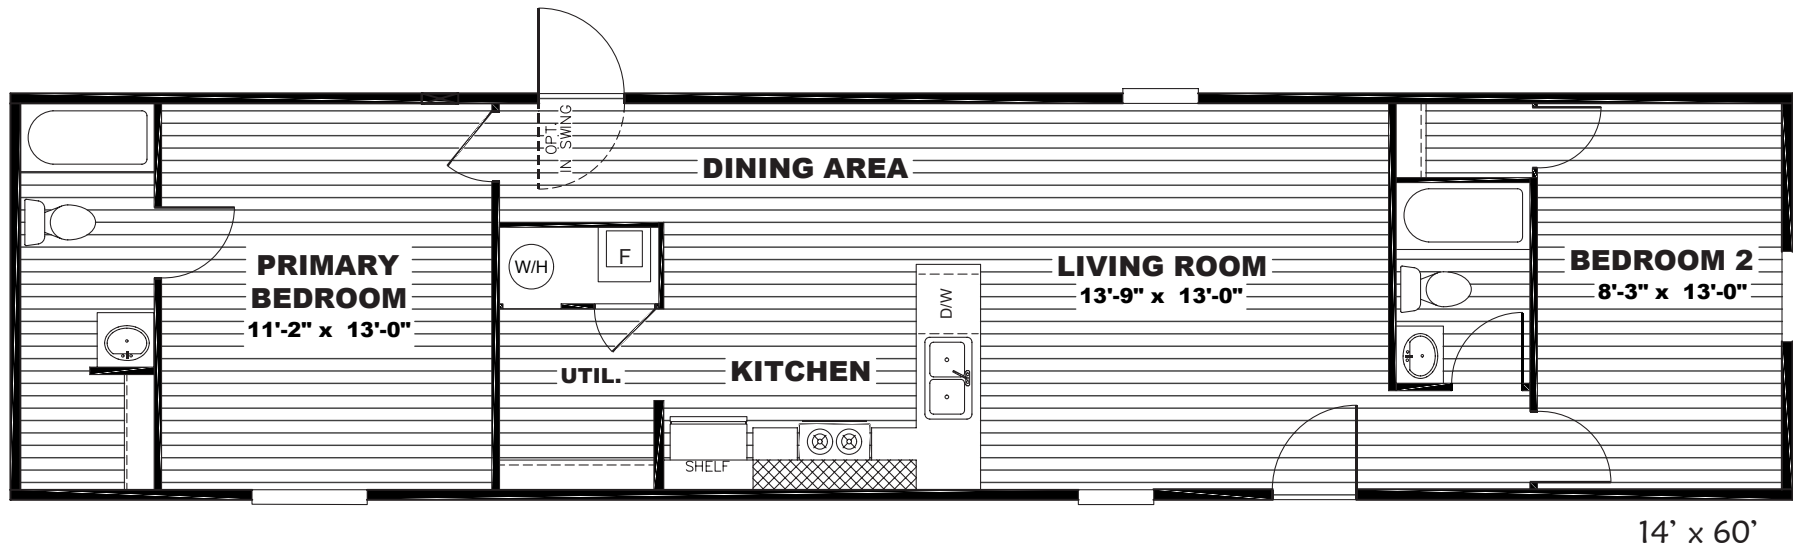

Canaan

TRU Homes Series - Single Section

820 SQ. FT. (Approximate) 2 Bedroom, 2 Bath

Last Updated: 9-13-22

THE HOME OUTLET
890 N. Arizona Ave.
Chandler, AZ 85225

TheHomeOutletAZ.com | 1-800-965-5401

IMPORTANT: Alta Cima Corp reserves the right to modify, cancel or substitute products or features of this event at any time without prior notice or obligation. Pictures and other promotional materials are representative and may depict or contain floor plans, square footages, elevations, options, upgrades, extra design features, decorations, floor coverings, specialty light fixtures, custom paint and wall coverings, window treatments, landscaping, sound and alarm systems, furnishings, appliances, and other designer/decorator features and amenities that are not included as part of the home and/or may not be available at all locations. Home, pricing and community information is subject to change, and homes to prior sale, at any time without notice or obligation. ©2020 Alta Cima Corp. All rights reserved.