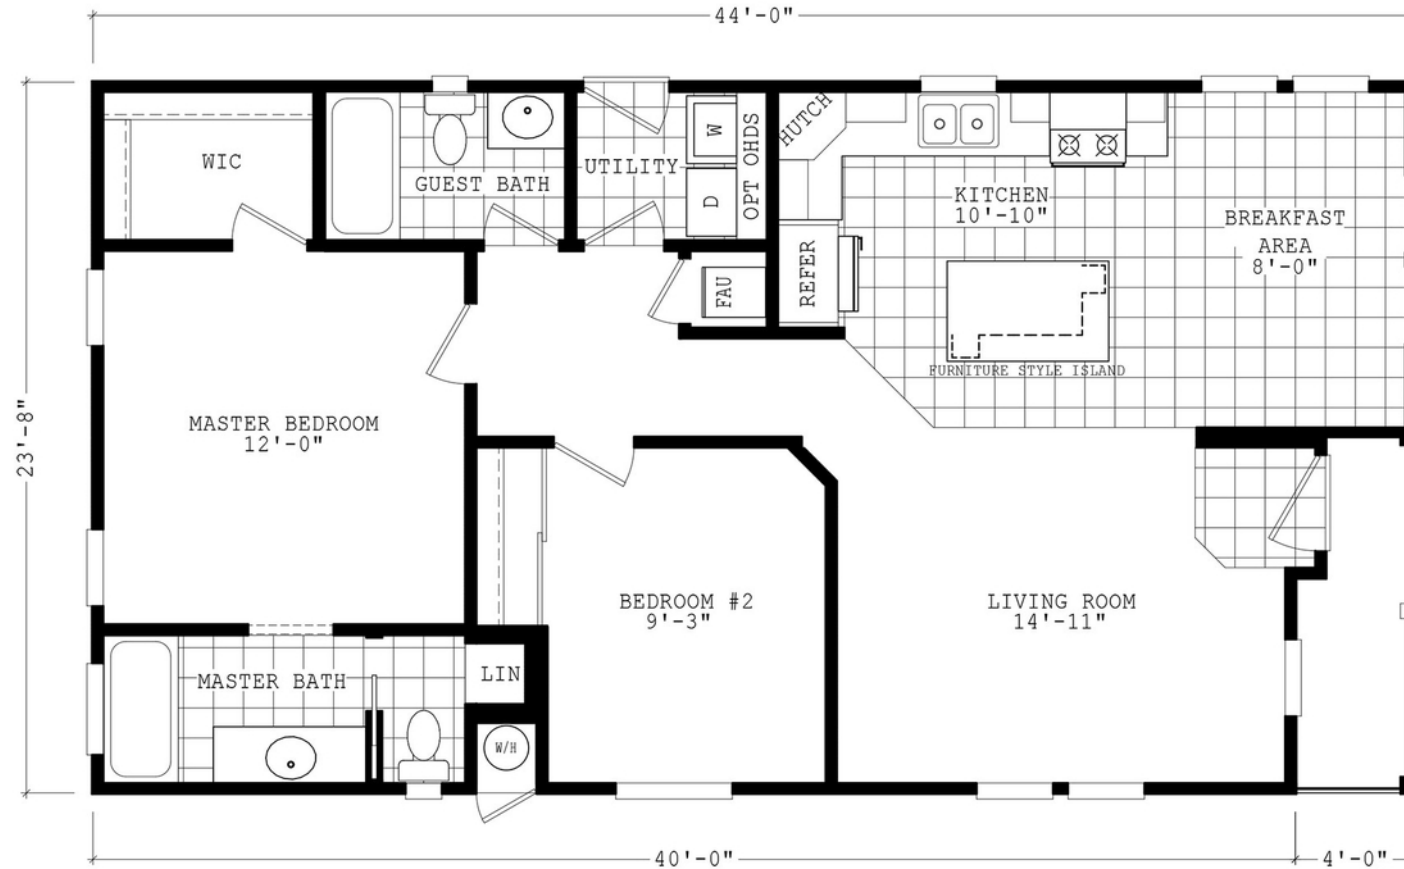

# Camdon

Durango Porch Series

1,041 SQ. FT. (Approximate) 2 Bedroom, 2 Bath

Last Updated: 3-29-22

**THE HOME OUTLET**  
890 N. Arizona Ave.  
Chandler, AZ 85225

**TheHomeOutletAZ.com | 1-800-965-5401**

**IMPORTANT:** Alta Cima Corp reserves the right to modify, cancel or substitute products or features of this event at any time without prior notice or obligation. Pictures and other promotional materials are representative and may depict or contain floor plans, square footages, elevations, options, upgrades, extra design features, decorations, floor coverings, specialty light fixtures, custom paint and wall coverings, window treatments, landscaping, sound and alarm systems, furnishings, appliances, and other designer/decorator features and amenities that are not included as part of the home and/or may not be available at all locations. Home, pricing and community information is subject to change, and homes to prior sale, at any time without notice or obligation. ©2020 Alta Cima Corp. All rights reserved.