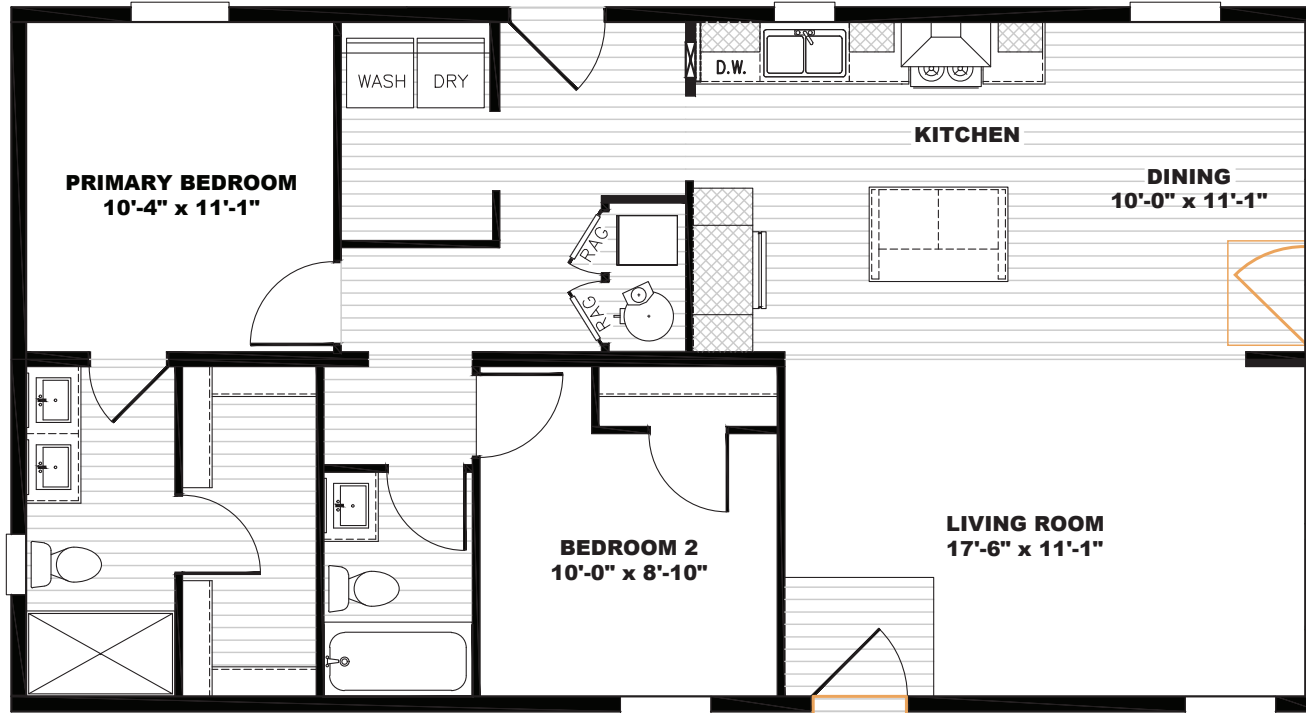

# Breswick

Tempo Series - Multi Section

1,041 SQ. FT. (Approximate) 2 Bedroom, 2 Bath

Last Updated: 8-10-23

 Alternate Door Location Available

**THE HOME OUTLET**  
890 N. Arizona Ave.  
Chandler, AZ 85225