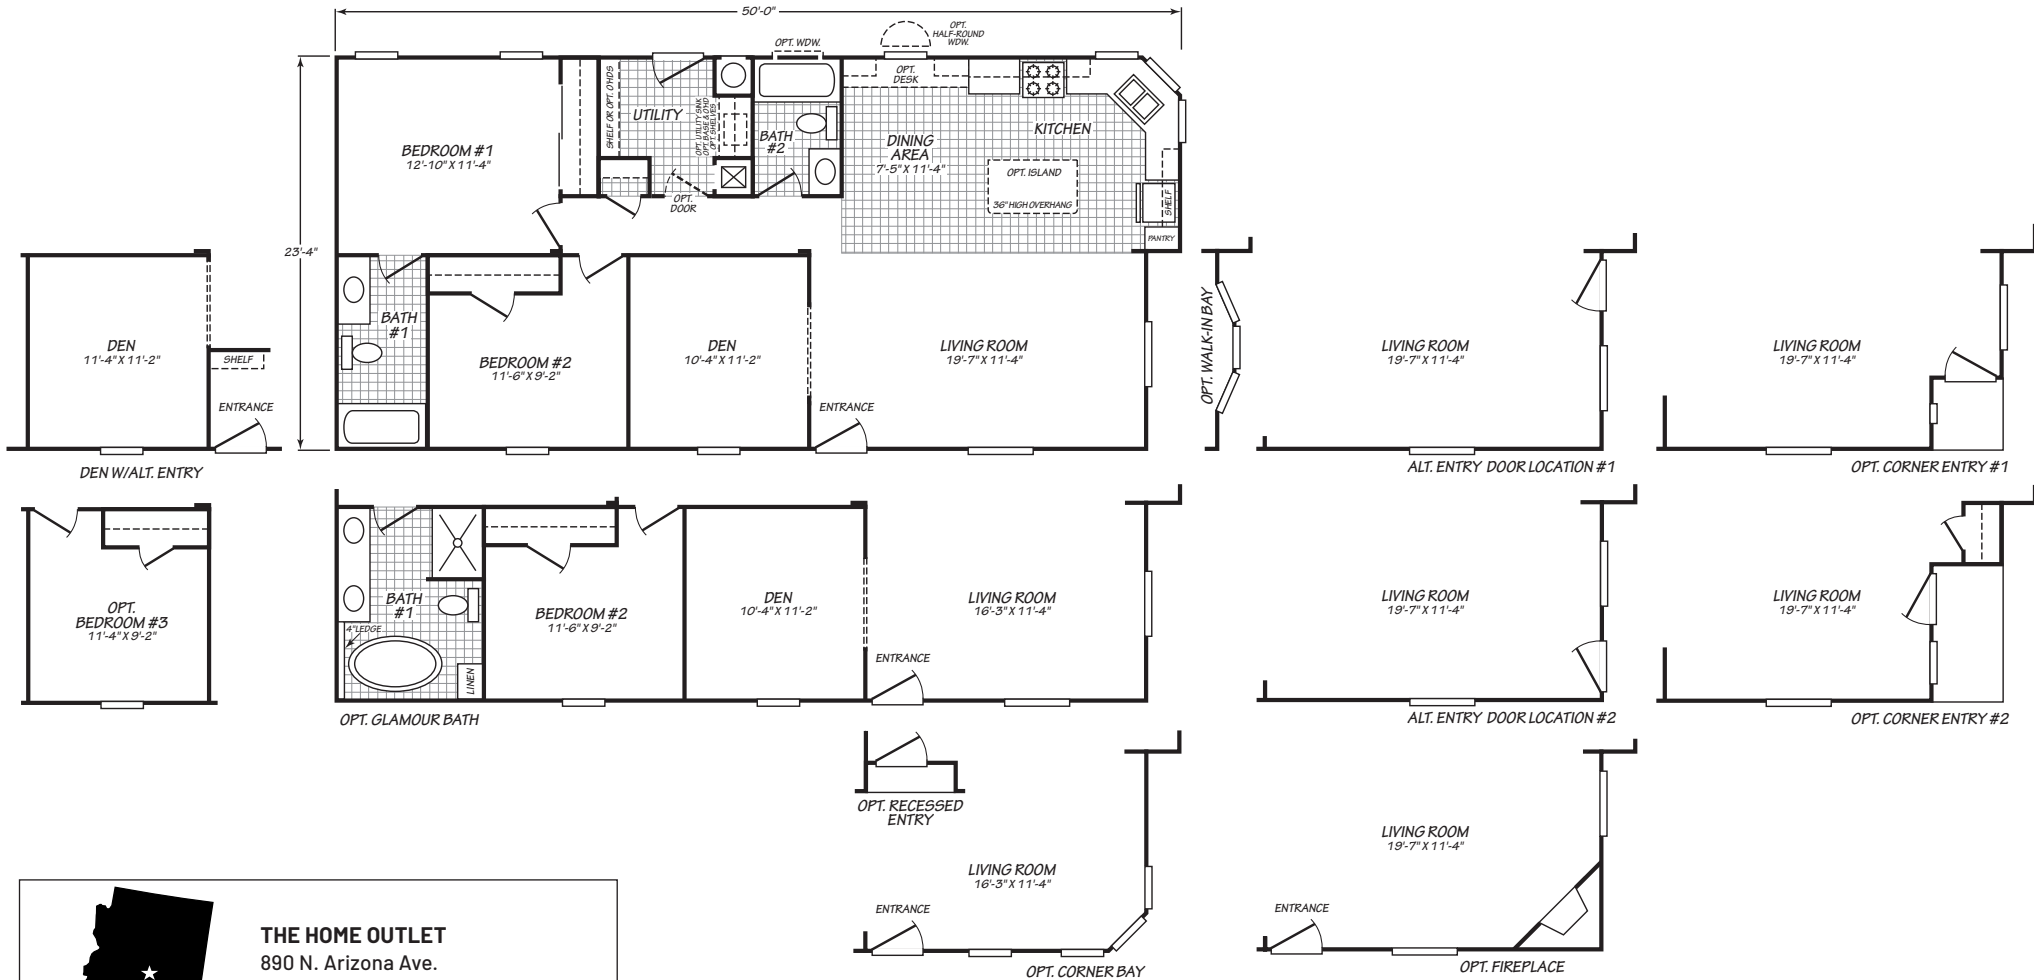

Brazelton

Canyon Lake Series

1,139 SQ. FT. (Approximate) 2 Bedroom, 2 Bath

Last Updated: 10-11-24

THE HOME OUTLET
890 N. Arizona Ave.
Chandler, AZ 85225

TheHomeOutletAZ.com | 1-800-965-5401

IMPORTANT: Alta Cima Corp reserves the right to modify, cancel or substitute products or features of this event at any time without prior notice or obligation. Pictures and other promotional materials are representative and may depict or contain floor plans, square footages, elevations, options, upgrades, extra design features, decorations, floor coverings, specialty light fixtures, custom paint and wall coverings, window treatments, landscaping, sound and alarm systems, furnishings, appliances, and other designer/decorator features and amenities that are not included as part of the home and/or may not be available at all locations. Home, pricing and community information is subject to change, and homes to prior sale, at any time without notice or obligation. ©2020 Alta Cima Corp. All rights reserved.