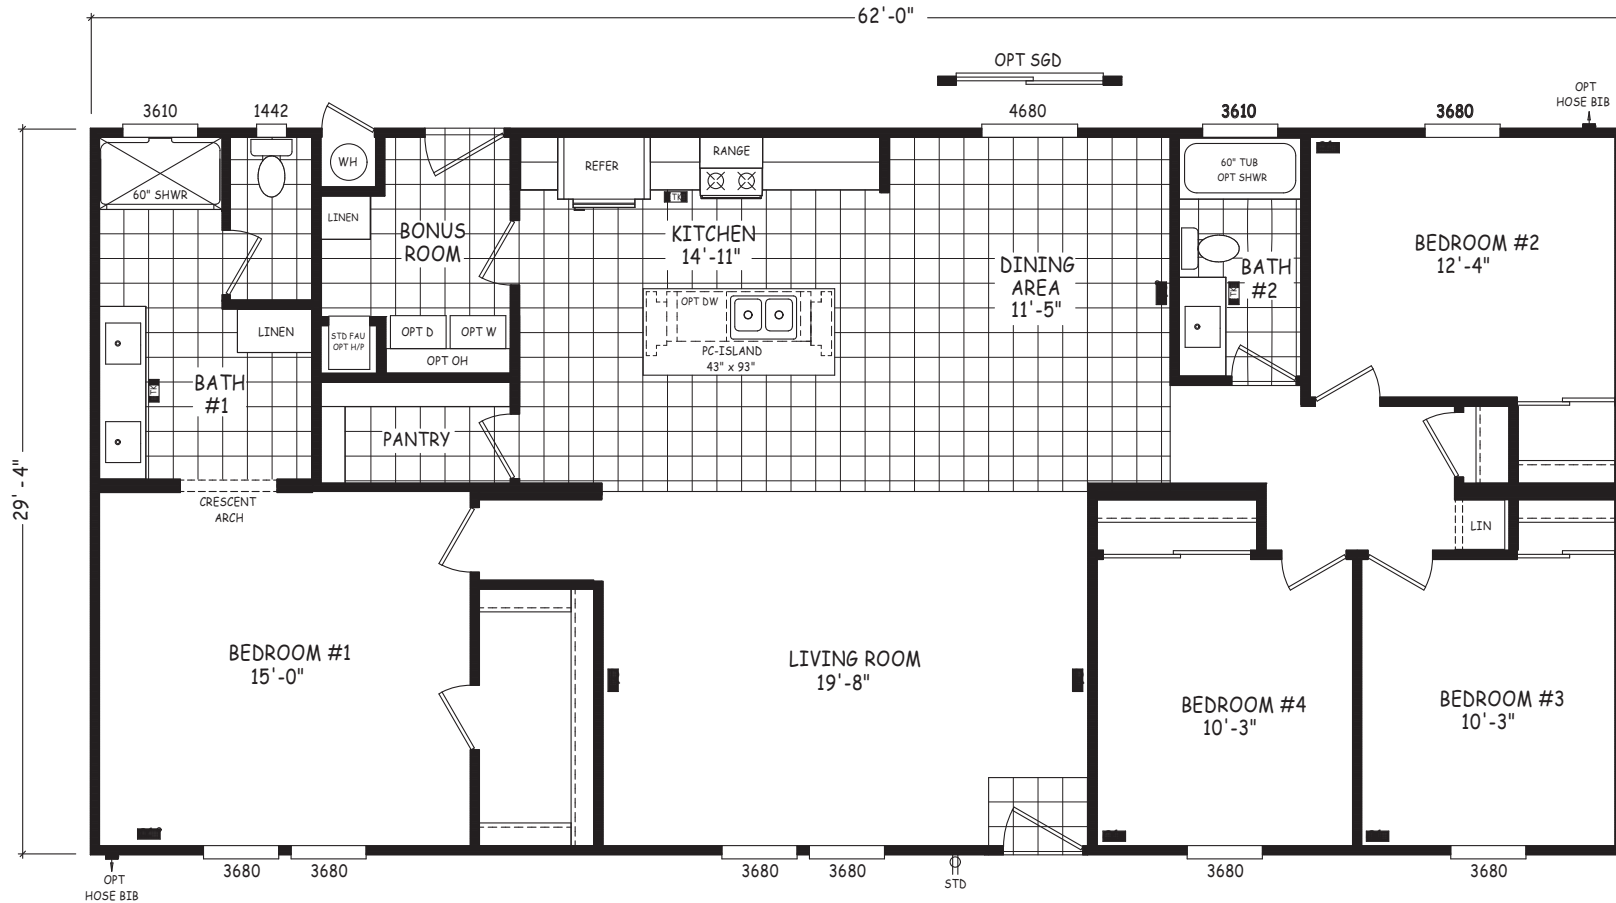

# Bonanza

Pinnacle Series

1,818 SQ. FT. (Approximate) 4 Bedroom, 2 Bath

Last Updated: 8-22-22

**THE HOME OUTLET**  
890 N. Arizona Ave.  
Chandler, AZ 85225

**TheHomeOutletAZ.com | 1-800-965-5401**

**IMPORTANT:** Alta Cima Corp reserves the right to modify, cancel or substitute products or features of this event at any time without prior notice or obligation. Pictures and other promotional materials are representative and may depict or contain floor plans, square footages, elevations, options, upgrades, extra design features, decorations, floor coverings, specialty light fixtures, custom paint and wall coverings, window treatments, landscaping, sound and alarm systems, furnishings, appliances, and other designer/decorator features and amenities that are not included as part of the home and/or may not be available at all locations. Home, pricing and community information is subject to change, and homes to prior sale, at any time without notice or obligation. ©2020 Alta Cima Corp. All rights reserved.