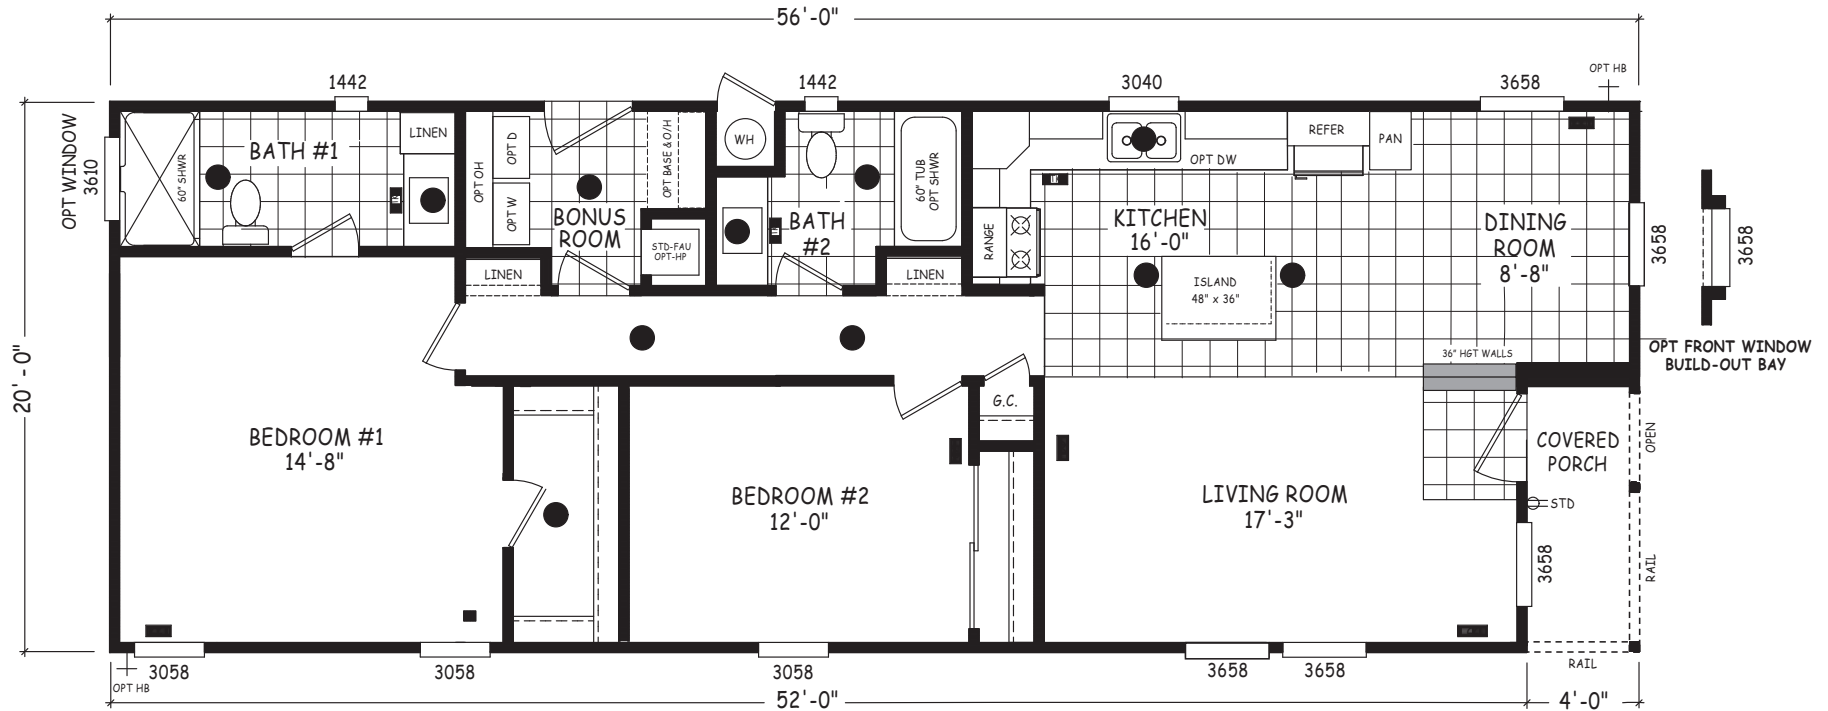

Black Hawk

Edge Series

1,120 SQ. FT. (Approximate) 2 Bedroom, 2 Bath

Last Updated: 5-8-24

THE HOME OUTLET
890 N. Arizona Ave.
Chandler, AZ 85225

TheHomeOutletAZ.com | 1-800-965-5401

IMPORTANT: Alta Cima Corp reserves the right to modify, cancel or substitute products or features of this event at any time without prior notice or obligation. Pictures and other promotional materials are representative and may depict or contain floor plans, square footages, elevations, options, upgrades, extra design features, decorations, floor coverings, specialty light fixtures, custom paint and wall coverings, window treatments, landscaping, sound and alarm systems, furnishings, appliances, and other designer/decorator features and amenities that are not included as part of the home and/or may not be available at all locations. Home, pricing and community information is subject to change, and homes to prior sale, at any time without notice or obligation. ©2020 Alta Cima Corp. All rights reserved.