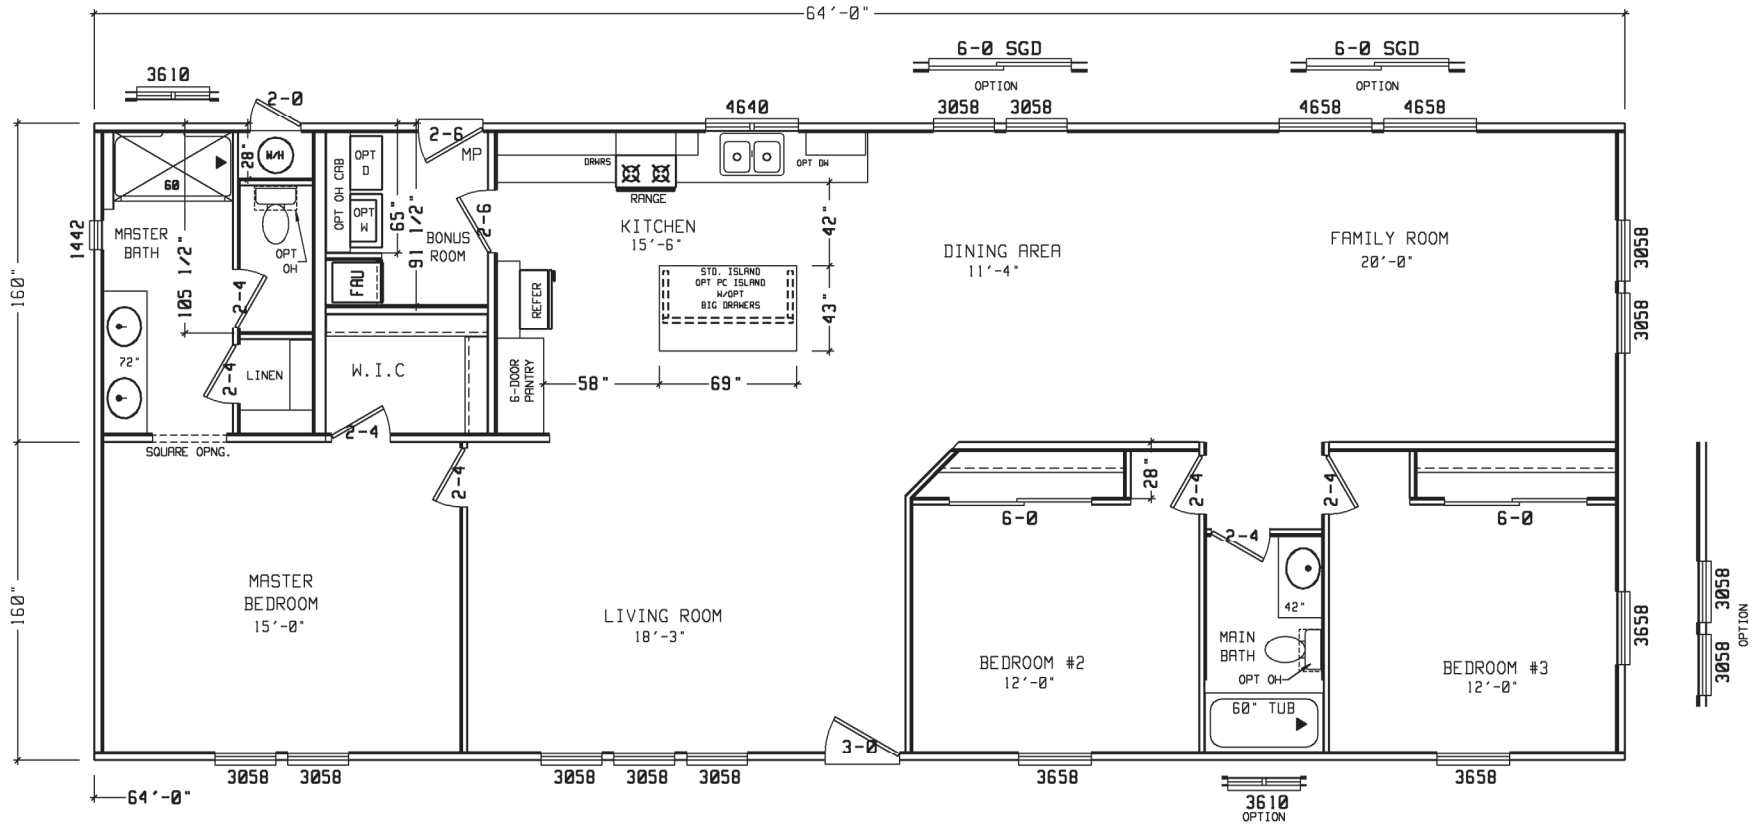

Bernalillo

GS Series

1,707 SQ. FT. (Approximate) 3 Bedroom, 2 Bath

Last Updated: 4-16-21

THE HOME OUTLET
890 N. Arizona Ave.
Chandler, AZ 85225

TheHomeOutletAZ.com | 1-800-965-5401

IMPORTANT: Alta Cima Corp reserves the right to modify, cancel or substitute products or features of this event at any time without prior notice or obligation. Pictures and other promotional materials are representative and may depict or contain floor plans, square footages, elevations, options, upgrades, extra design features, decorations, floor coverings, specialty light fixtures, custom paint and wall coverings, window treatments, landscaping, sound and alarm systems, furnishings, appliances, and other designer/decorator features and amenities that are not included as part of the home and/or may not be available at all locations. Home, pricing and community information is subject to change, and homes to prior sale, at any time without notice or obligation. ©2020 Alta Cima Corp. All rights reserved.