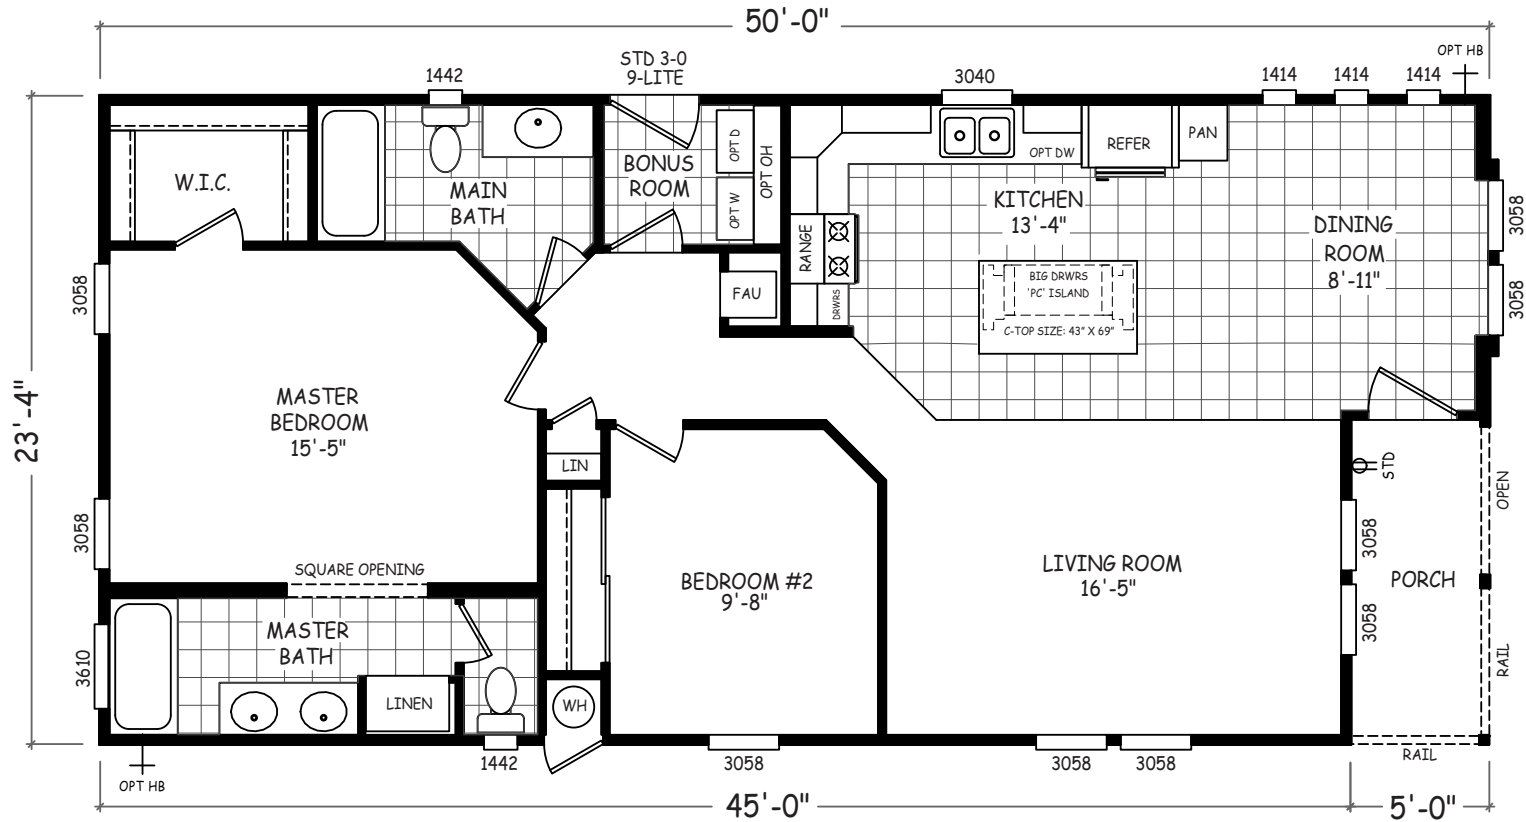

Belcourt

Sedona Ridge Classic Series

1,167 SQ. FT. (Approximate) 2 Bedroom, 2 Bath

Last Updated: 5-21-24

THE HOME OUTLET
890 N. Arizona Ave.
Chandler, AZ 85225

TheHomeOutletAZ.com | 1-800-965-5401

IMPORTANT: Alta Cima Corp reserves the right to modify, cancel or substitute products or features of this event at any time without prior notice or obligation. Pictures and other promotional materials are representative and may depict or contain floor plans, square footages, elevations, options, upgrades, extra design features, decorations, floor coverings, specialty light fixtures, custom paint and wall coverings, window treatments, landscaping, sound and alarm systems, furnishings, appliances, and other designer/decorator features and amenities that are not included as part of the home and/or may not be available at all locations. Home, pricing and community information is subject to change, and homes to prior sale, at any time without notice or obligation. ©2020 Alta Cima Corp. All rights reserved.