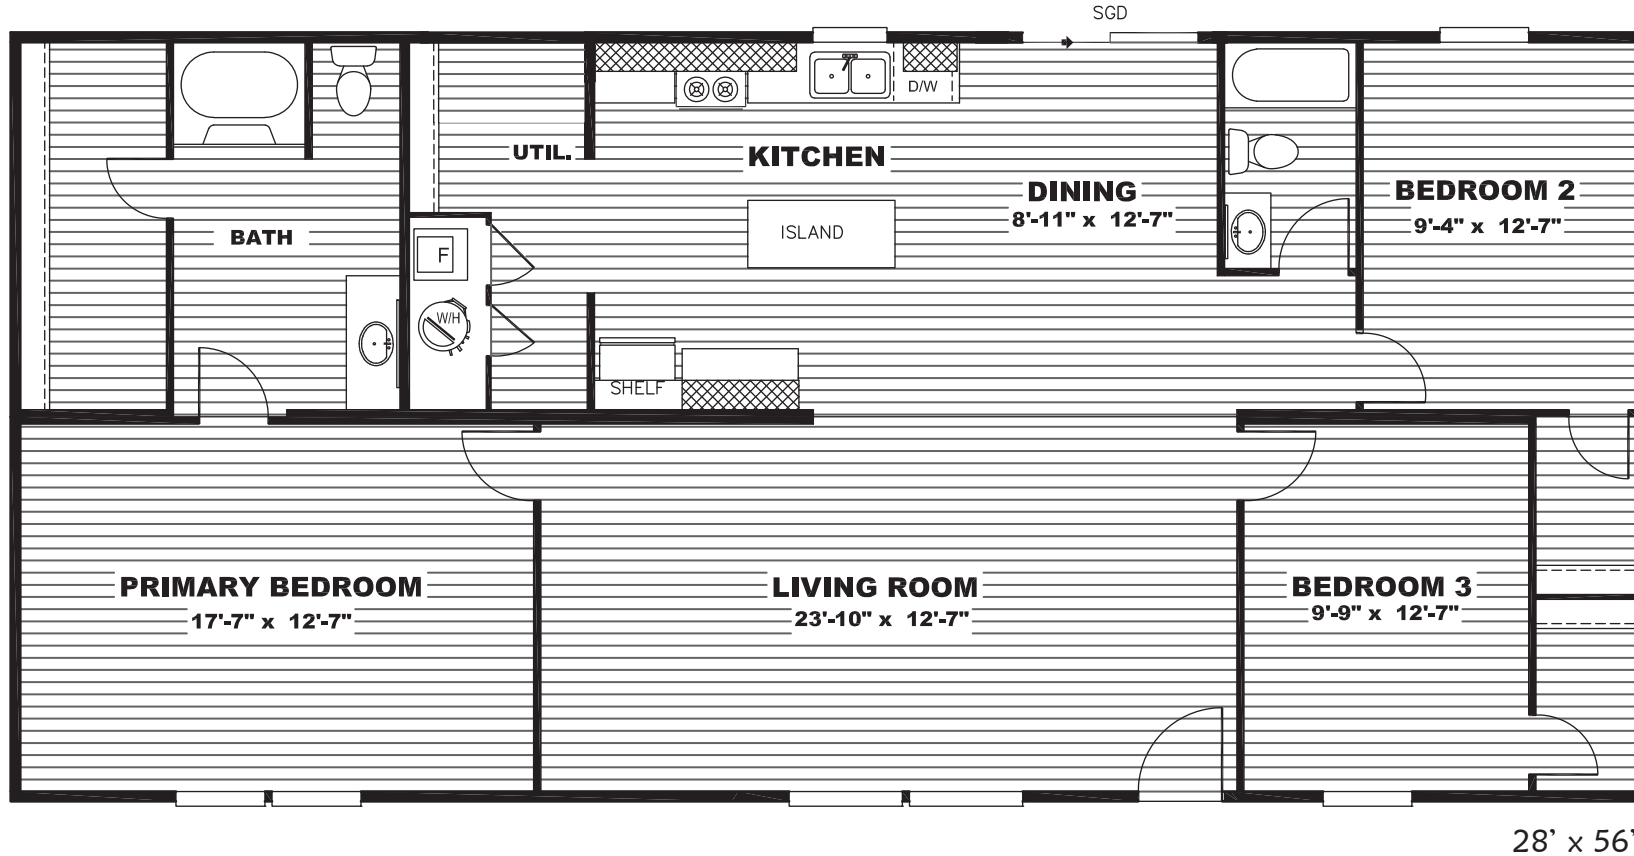

Beesley

TRU Homes Series - Multi Section

1,475 SQ. FT. (Approximate) 3 Bedroom, 2 Bath

Last Updated: 1-10-24

THE HOME OUTLET
890 N. Arizona Ave.
Chandler, AZ 85225

TheHomeOutletAZ.com | 1-800-965-5401

IMPORTANT: Alta Cima Corp reserves the right to modify, cancel or substitute products or features of this event at any time without prior notice or obligation. Pictures and other promotional materials are representative and may depict or contain floor plans, square footages, elevations, options, upgrades, extra design features, decorations, floor coverings, specialty light fixtures, custom paint and wall coverings, window treatments, landscaping, sound and alarm systems, furnishings, appliances, and other designer/decorator features and amenities that are not included as part of the home and/or may not be available at all locations. Home, pricing and community information is subject to change, and homes to prior sale, at any time without notice or obligation. ©2020 Alta Cima Corp. All rights reserved.