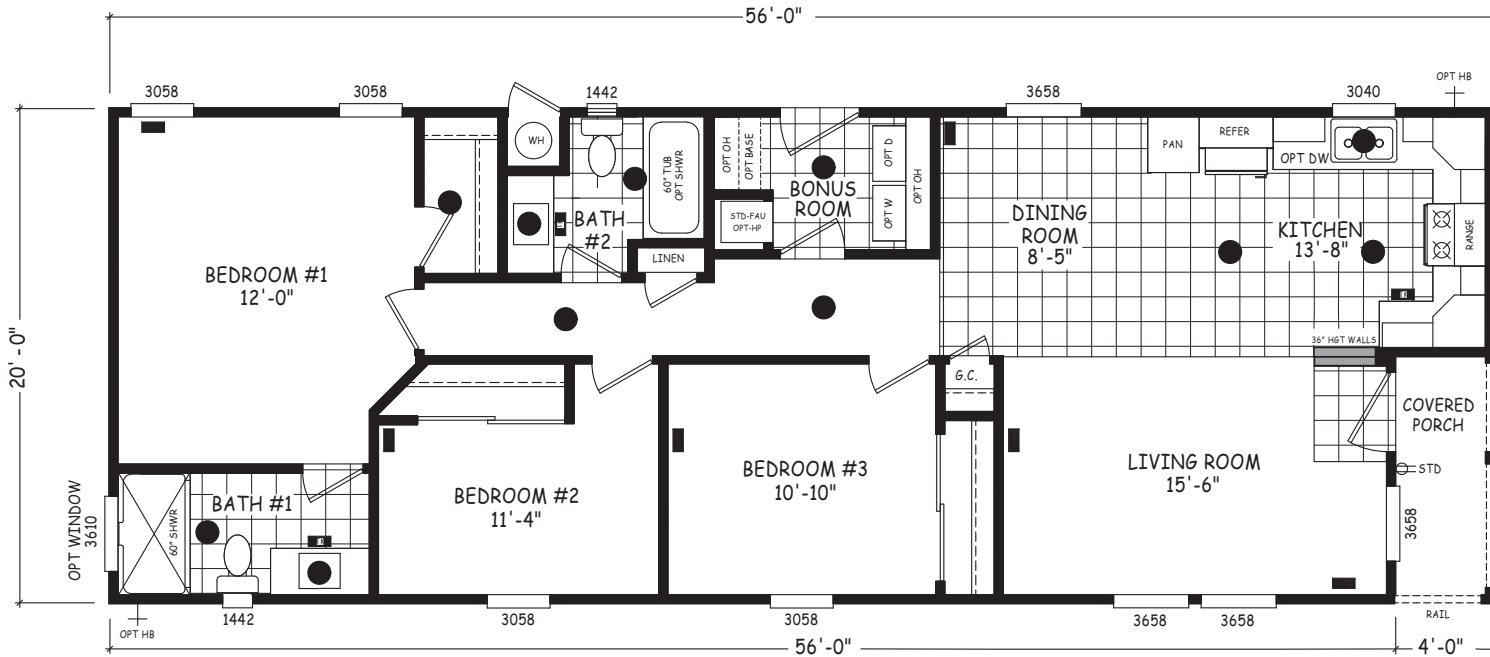

# Beeplant

Edge Series

1,120 SQ. FT. (Approximate) 3 Bedroom, 2 Bath

Last Updated: 5-8-24

**OPT DEN**  
(REPLACES BEDROOM #3)

**THE HOME OUTLET**  
890 N. Arizona Ave.  
Chandler, AZ 85225

**TheHomeOutletAZ.com | 1-800-965-5401**