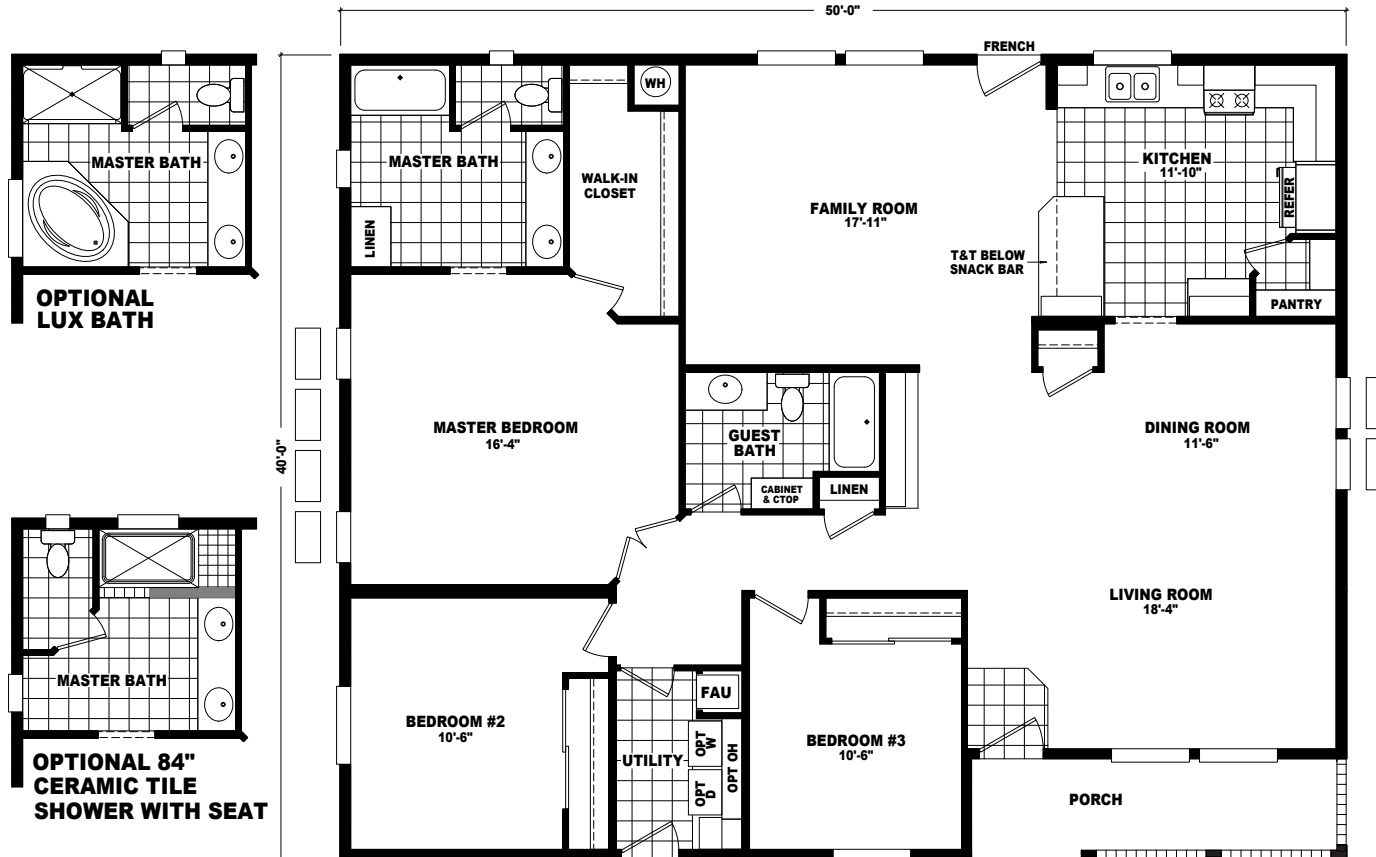

Beecher

Mountain Ridge Series

3 Bedrooms, 2 Baths
Approx. 2,000 Sq. Ft.

Last Updated: 7-17-19

The Home Outlet • Tucson
890 North Arizona Avenue
Chandler, Arizona 85225

For Detailed Directions See Map On Our Website