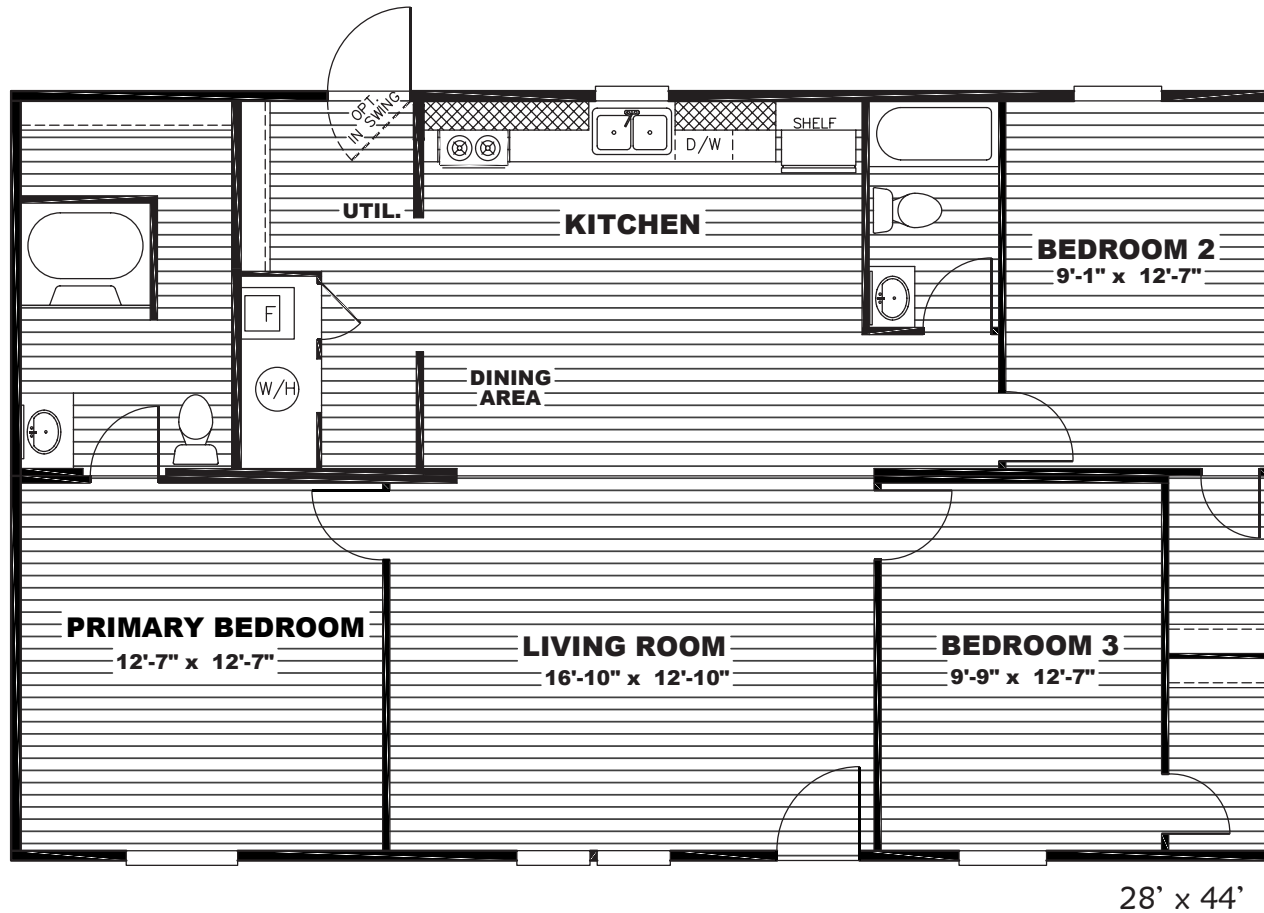

# Ashbury

TRU Homes Series - Multi Section

1,159 SQ. FT. (Approximate) 3 Bedroom, 2 Bath

Last Updated: 9-13-22

**THE HOME OUTLET**  
890 N. Arizona Ave.  
Chandler, AZ 85225

**TheHomeOutletAZ.com | 1-800-965-5401**