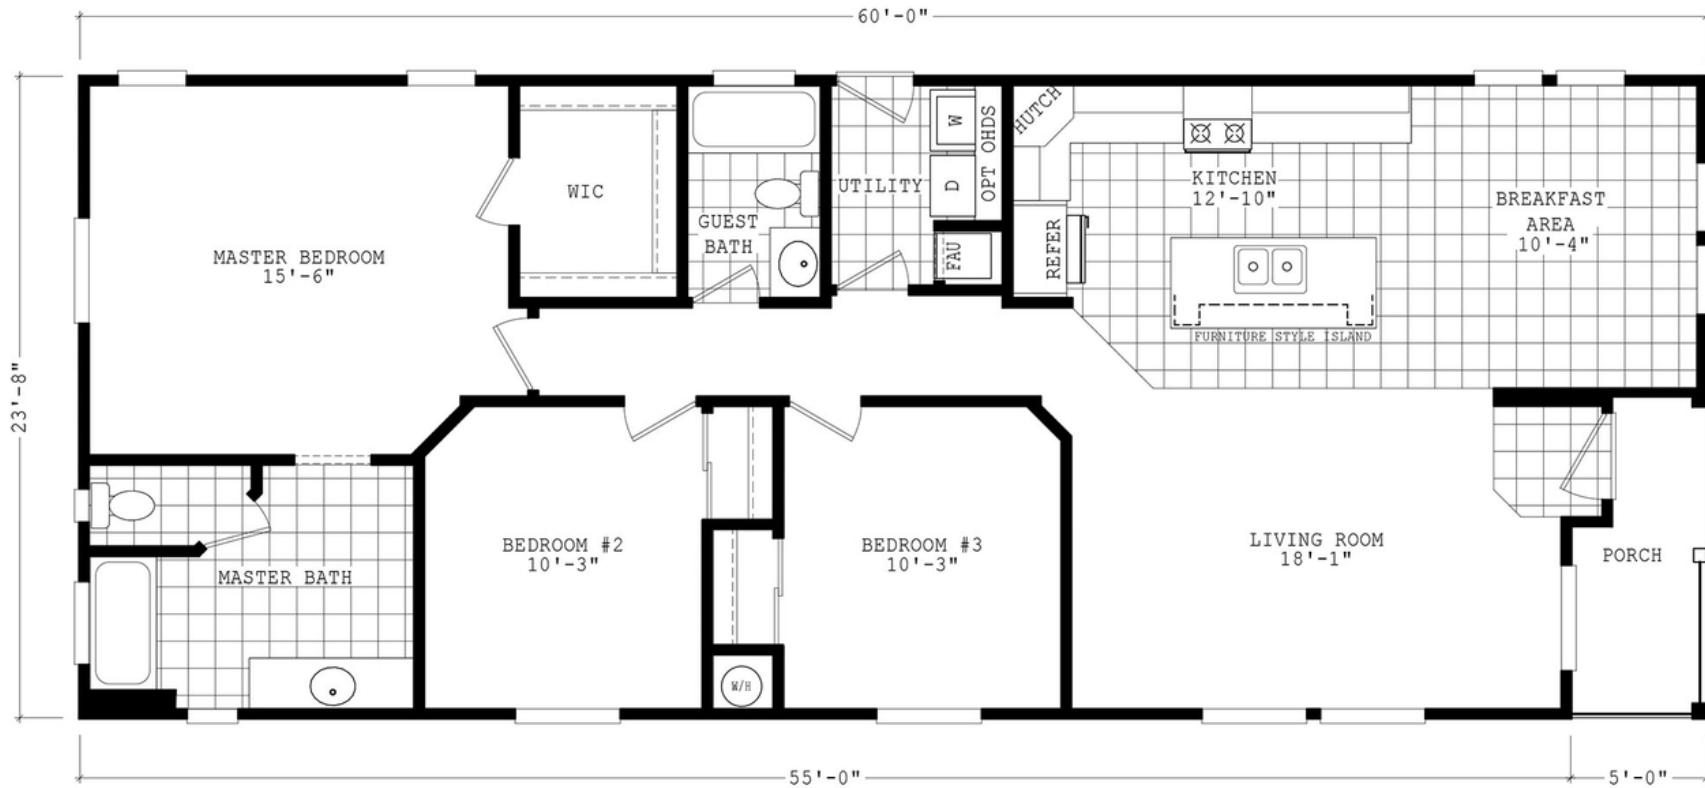

Amadon

Durango Porch Series

1,420 SQ. FT. (Approximate) 3 Bedroom, 2 Bath

Last Updated: 3-29-22

THE HOME OUTLET
890 N. Arizona Ave.
Chandler, AZ 85225

TheHomeOutletAZ.com | 1-800-965-5401

IMPORTANT: Alta Cima Corp reserves the right to modify, cancel or substitute products or features of this event at any time without prior notice or obligation. Pictures and other promotional materials are representative and may depict or contain floor plans, square footages, elevations, options, upgrades, extra design features, decorations, floor coverings, specialty light fixtures, custom paint and wall coverings, window treatments, landscaping, sound and alarm systems, furnishings, appliances, and other designer/decorator features and amenities that are not included as part of the home and/or may not be available at all locations. Home, pricing and community information is subject to change, and homes to prior sale, at any time without notice or obligation. ©2020 Alta Cima Corp. All rights reserved.